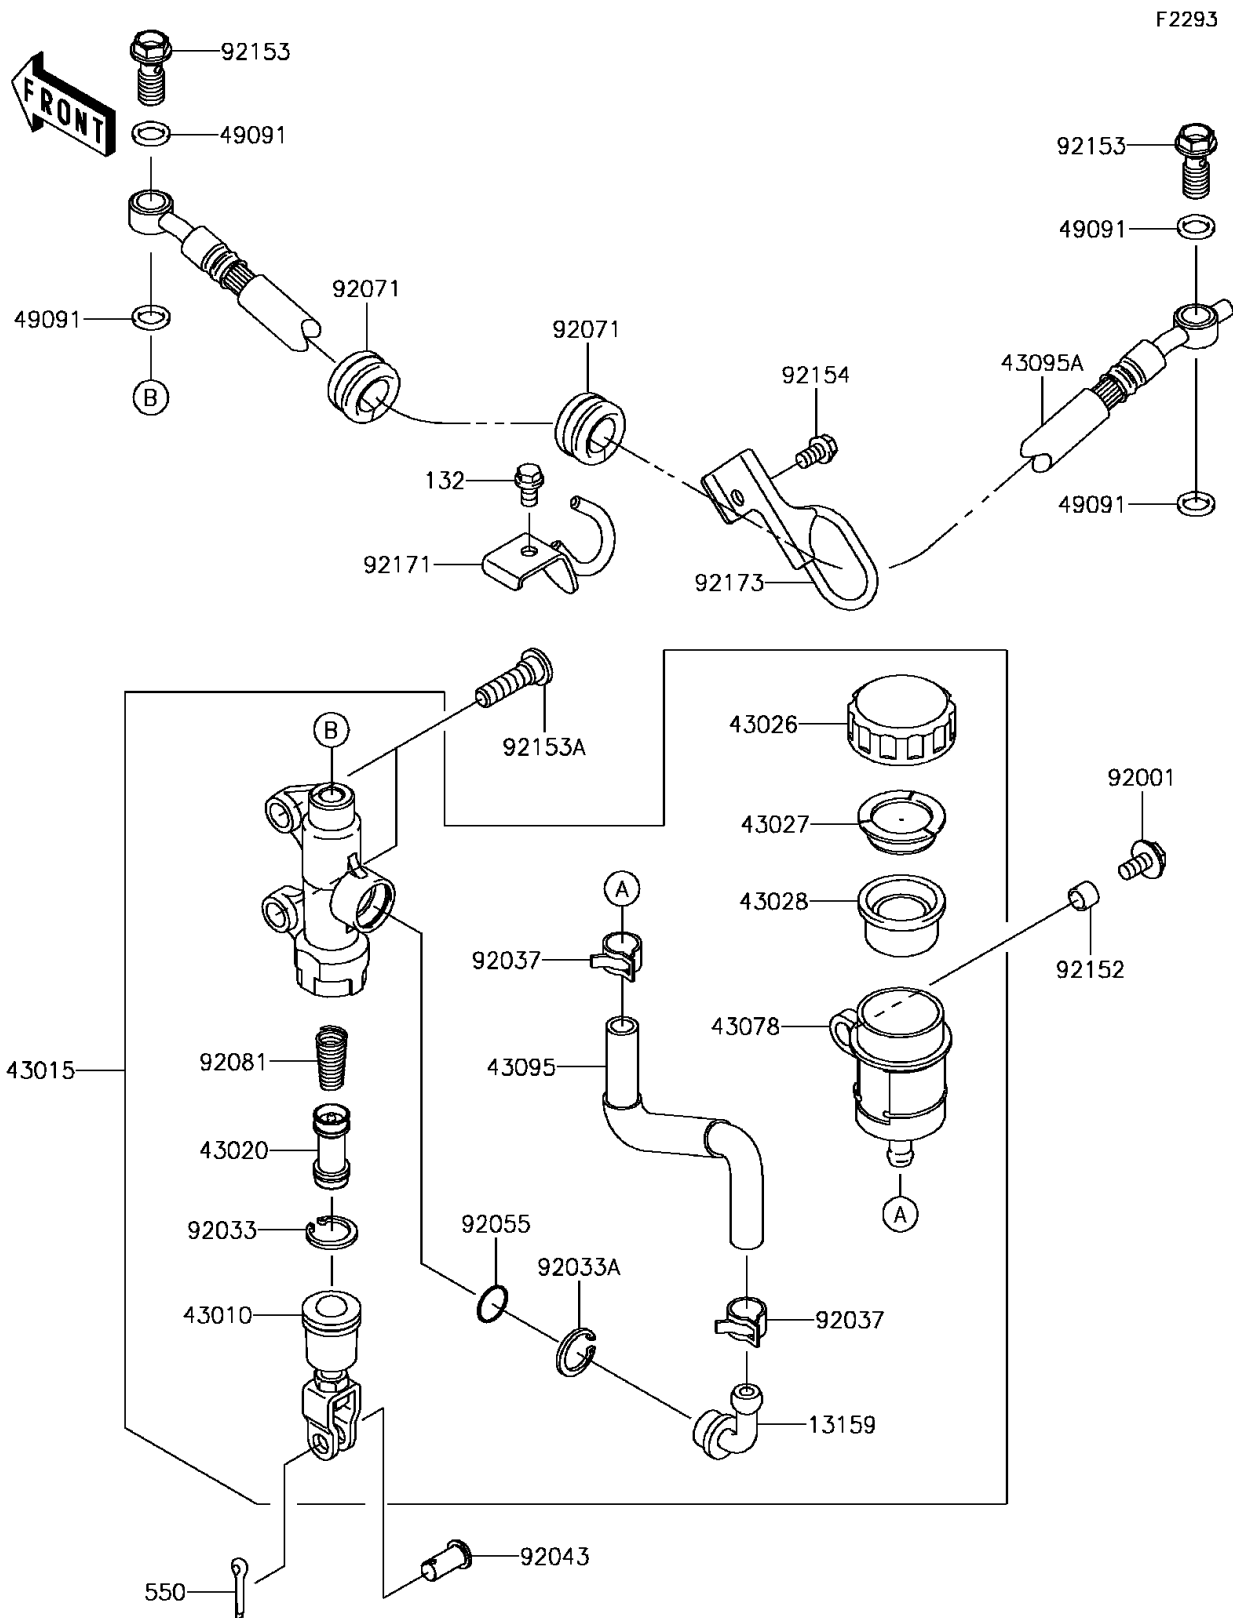

2016 KLR™ 650

PARTS DIAGRAM

Rear Master Cylinder

2016 KLR™ 650

PARTS LIST

Rear Master Cylinder

ITEM NAME	PART NUMBER	QUANTITY
BOLT-FLANGED-SMALL,6X10 (Ref # 132)	132BA0610	1
PIN-COTTER,2.0X15 (Ref # 550)	550AA2015	1
CONNECTOR (Ref # 13159)	13159-1056	1
ROD-ASSY-BRAKE (Ref # 43010)	43010-1074	1
CYLINDER-ASSY-MASTER,RR (Ref # 43015)	43015-0130	1
PISTON-COMP-BRAKE (Ref # 43020)	43020-1057	1
CAP-BRAKE (Ref # 43026)	43026-0009	1
PLATE-DIAPHRAGM (Ref # 43027)	43027-1053	1
DIAPHRAGM (Ref # 43028)	43028-1065	1
RESERVOIR (Ref # 43078)	43078-0060	1
HOSE-BRAKE,RR MASTER CYLINDER (Ref # 43095)	43095-0464	1
HOSE-BRAKE,RR (Ref # 43095A)	43095-0566	1
WASHER-SEAL,10.1X14.5X1.5 (Ref # 49091)	49091-0001	4
BOLT,W/P,6X16 (Ref # 92001)	92001-1860	1
RING-SNAP,20.9X24.6X1.2 (Ref # 92033)	92033-0079	1
RING-SNAP,20.5MM (Ref # 92033A)	92033-1186	1
CLAMP (Ref # 92037)	92037-1710	2
PIN,8X17 (Ref # 92043)	92043-0104	1
RING-O,14.8X2.4 (Ref # 92055)	92055-0741	1
GROMMET,15X20X16 (Ref # 92071)	92071-0056	2
SPRING,MASTER CYLINDER (Ref # 92081)	92081-1737	1
COLLAR,7.1X9.5X7 (Ref # 92152)	92152-0561	1
BOLT,OIL,L=23 (Ref # 92153)	92153-0627	2
BOLT,SOCKET,8X30 (Ref # 92153A)	92153-1624	2
BOLT,FLANGED,6X10 (Ref # 92154)	92154-0950	1
CLAMP,BRAKE HOSE,F.S.BLACK (Ref # 92171)	92171-0712-18R	1
CLAMP (Ref # 92173)	92173-0203	1