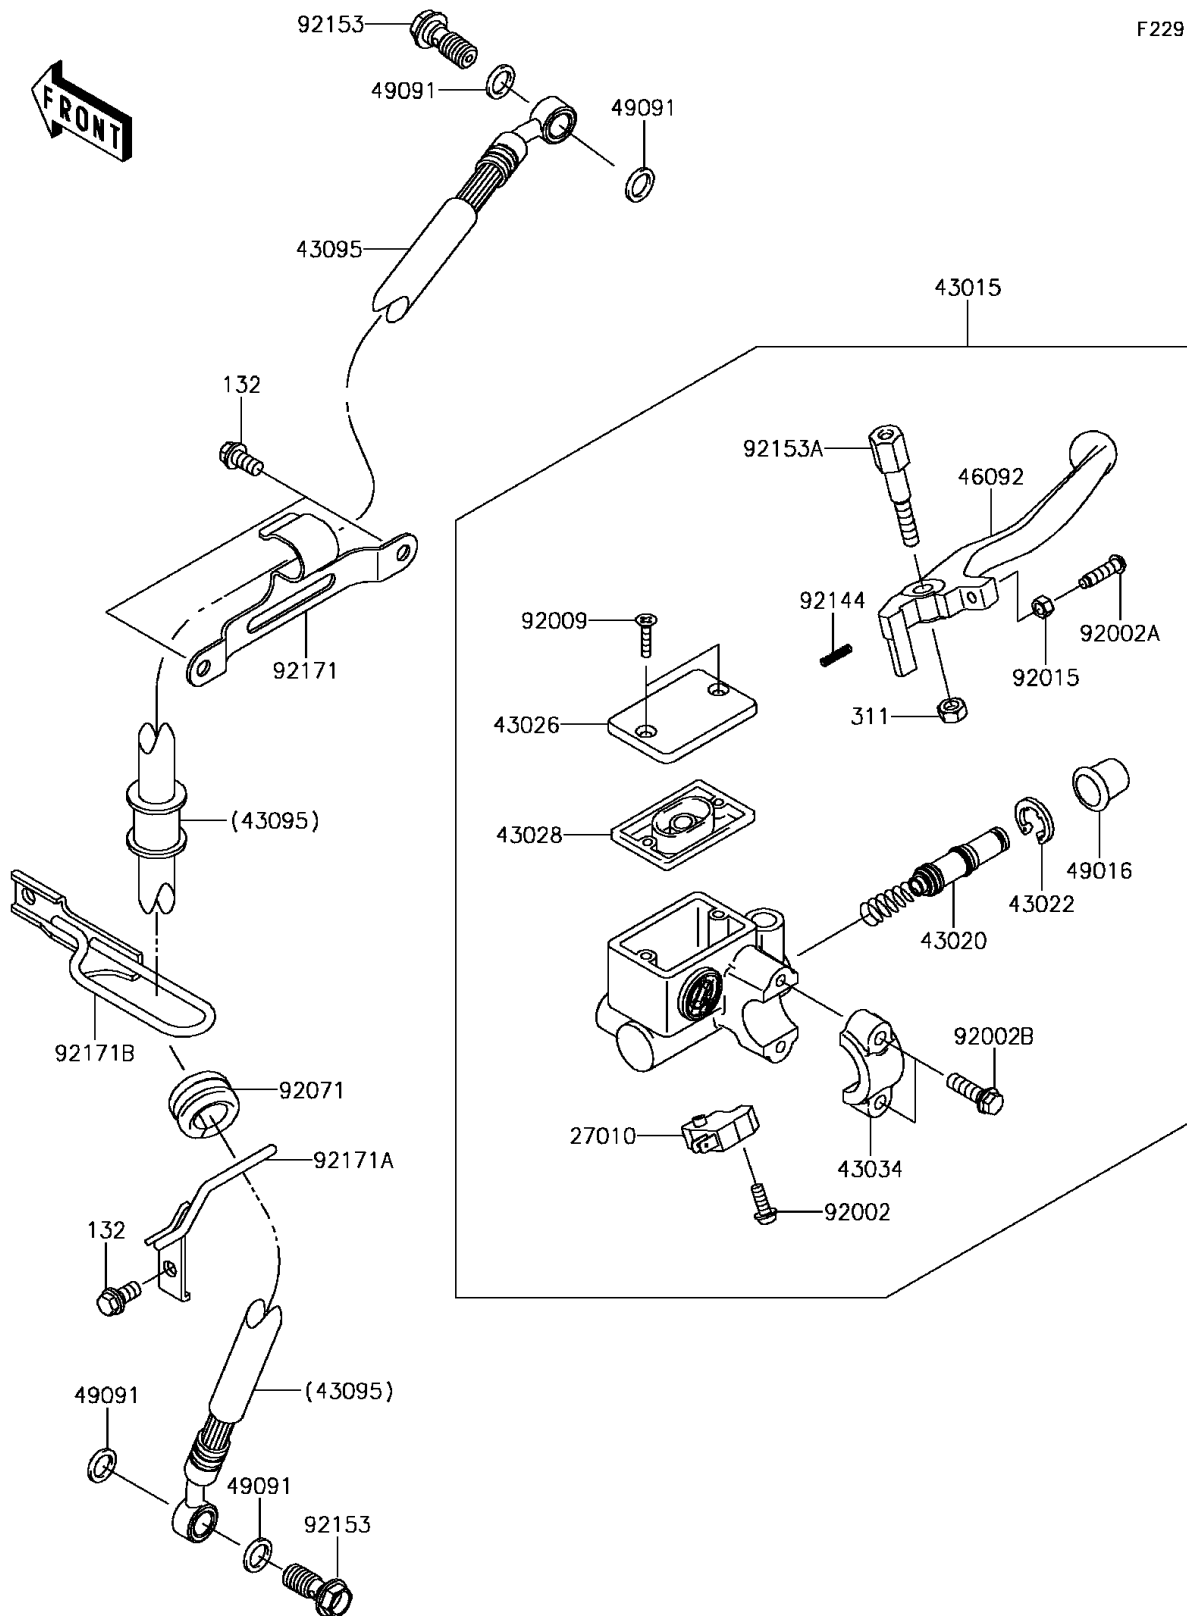

2016 KLR™ 650 CAMO

PARTS DIAGRAM

Front Master Cylinder

2016 KLR™ 650 CAMO

PARTS LIST

Front Master Cylinder

ITEM NAME	PART NUMBER	QUANTITY
BOLT-FLANGED-SMALL,6X12 (Ref # 132)	132BB0612	3
NUT-HEX,6MM (Ref # 311)	311BB0600	1
SWITCH,BRAKE (Ref # 27010)	27010-0025	1
CYLINDER-ASSY-MASTER,FR (Ref # 43015)	43015-0077	1
PISTON-COMP-BRAKE (Ref # 43020)	43020-1104	1
STOPPER-BRAKE,PISTON (Ref # 43022)	43022-1010	1
CAP-BRAKE (Ref # 43026)	43026-1074	1
DIAPHRAGM (Ref # 43028)	43028-1061	1
HOLDER-BRAKE,MASTER CYLINDER (Ref # 43034)	43034-1016	1
HOSE-BRAKE,FR (Ref # 43095)	43095-0255	1
LEVER-GRIP,FRONT BRAKE (Ref # 46092)	46092-1175	1
COVER-SEAL,MASTER CYLINDER (Ref # 49016)	49016-1044	1
WASHER-SEAL,10.1X14.5X1.5 (Ref # 49091)	49091-0001	4
BOLT,SCREW,4X12 (Ref # 92002)	92002-1323	1
BOLT,ADJUST (Ref # 92002A)	92002-1893	1
BOLT (Ref # 92002B)	92002-1894	2
SCREW,4MM (Ref # 92009)	92009-1458	2
NUT,ADJUST (Ref # 92015)	92015-1642	1
GROMMET,15X20X16 (Ref # 92071)	92071-0056	1
SPRING,RETURN (Ref # 92144)	92144-1103	1
BOLT,OIL,L=23 (Ref # 92153)	92153-0627	2
BOLT,LEVER SET (Ref # 92153A)	92153-0790	1
CLAMP,BRAKE HOSE (Ref # 92171)	92171-0756	1
CLAMP,BRAKE HOSE,LH (Ref # 92171A)	92171-0943	1
CLAMP,BRAKE HOSE,RH (Ref # 92171B)	92171-1682	1