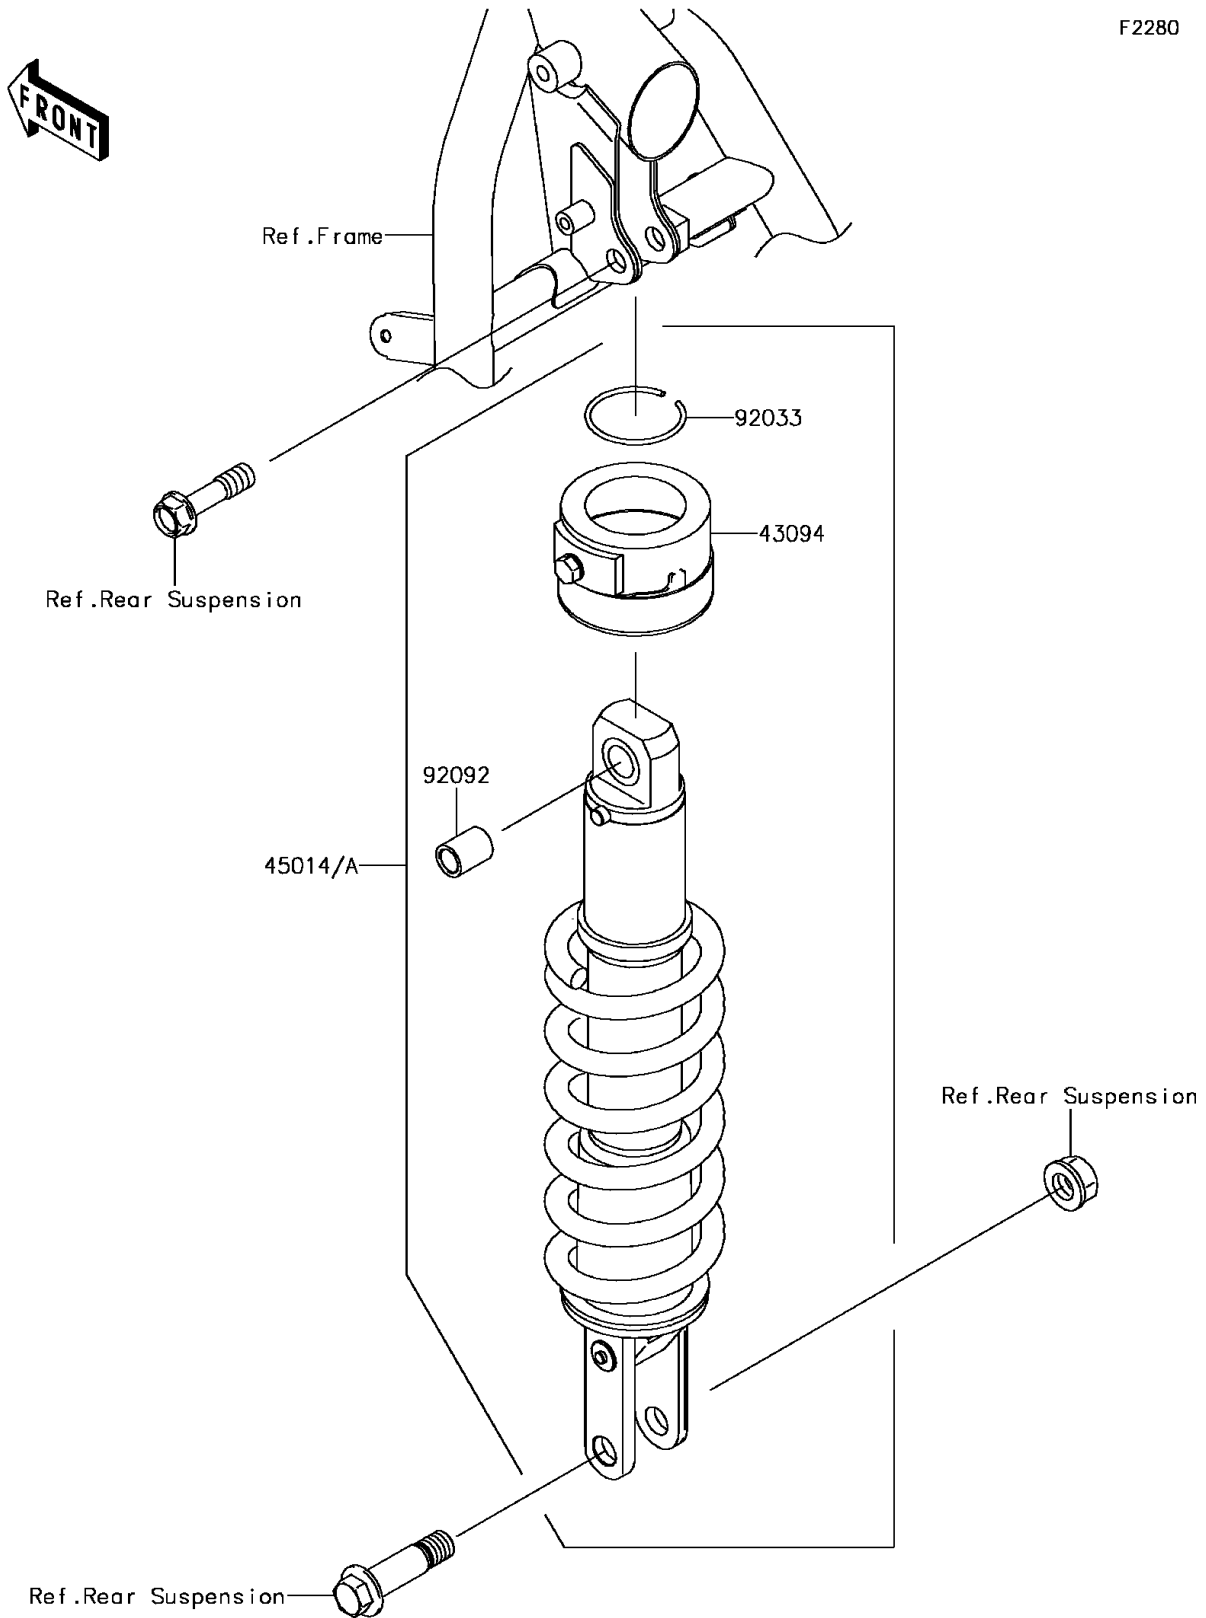

2015 KLR650

PARTS DIAGRAM

Shock Absorber(s)

F2280

2015 KLR650

PARTS LIST

Shock Absorber(s)

ITEM NAME

PART NUMBER

QUANTITY
