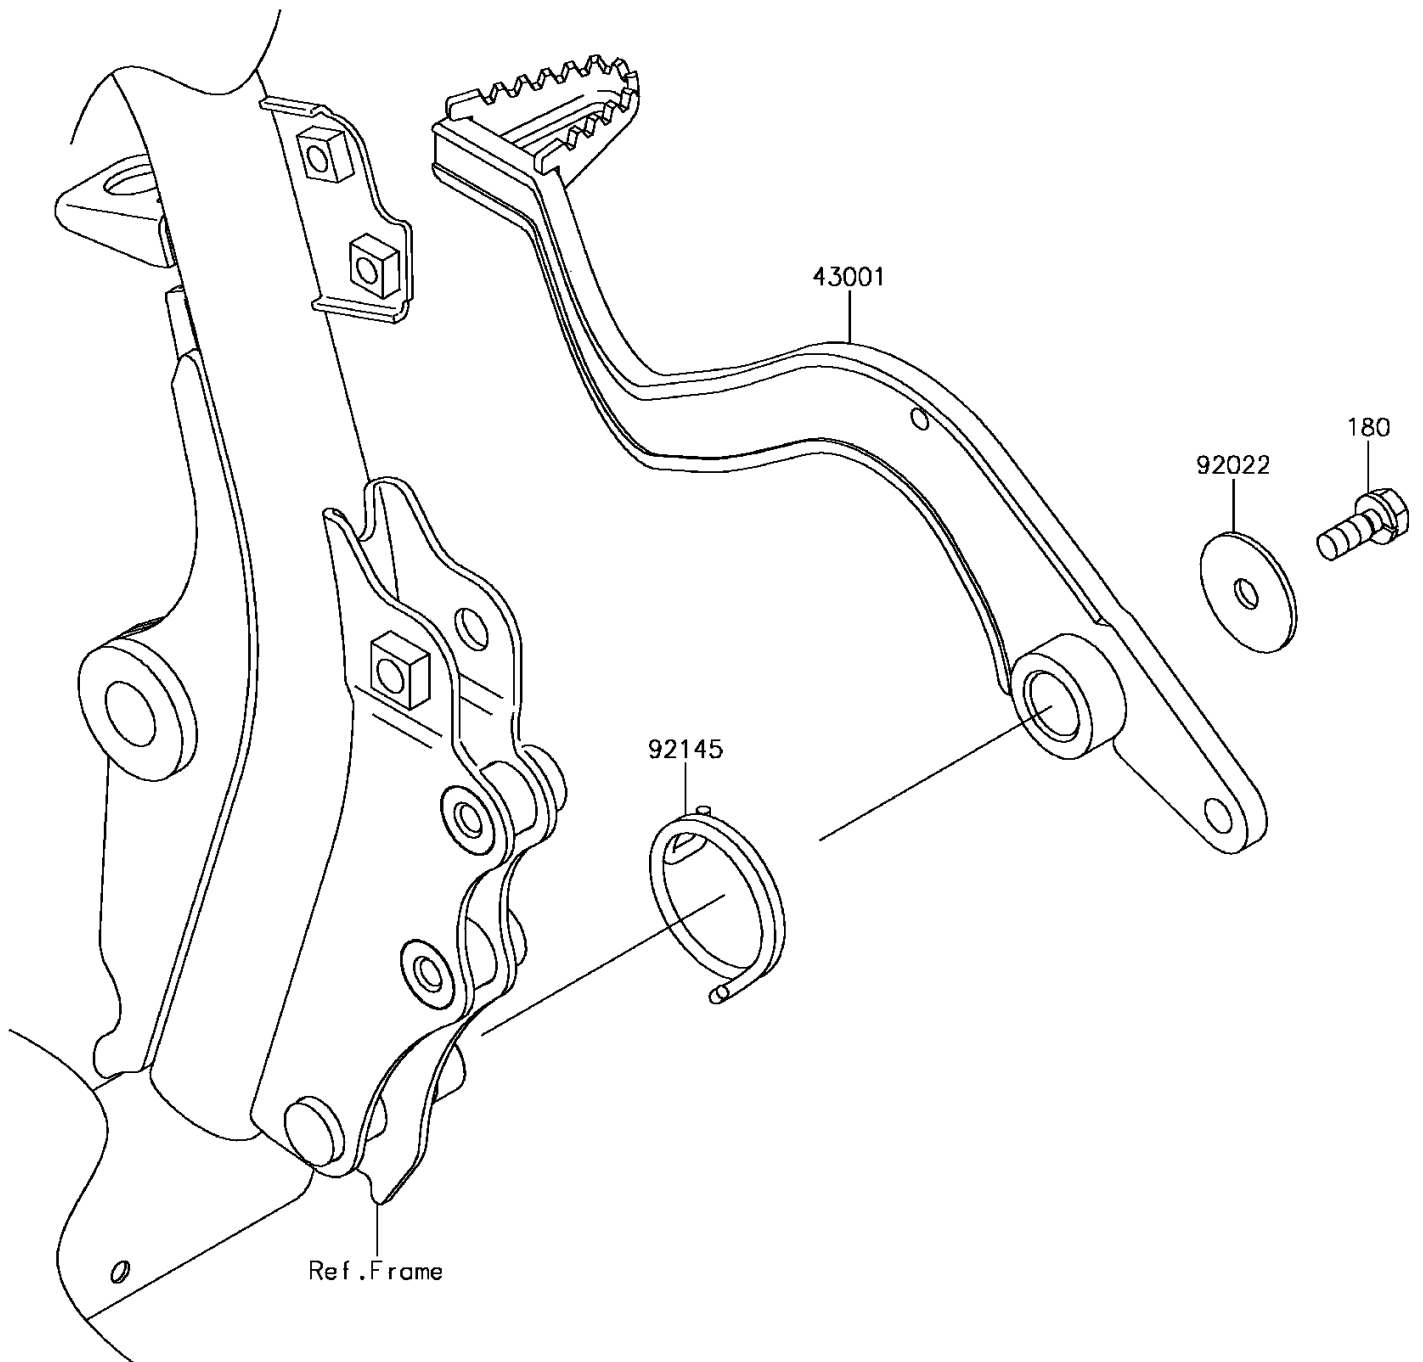

2015 KLR650

PARTS DIAGRAM

Brake Pedal

F2260

2015 KLR650

PARTS LIST

Brake Pedal

Kawasaki

Let the Good Times Roll®

ITEM NAME

PART NUMBER

QUANTITY
