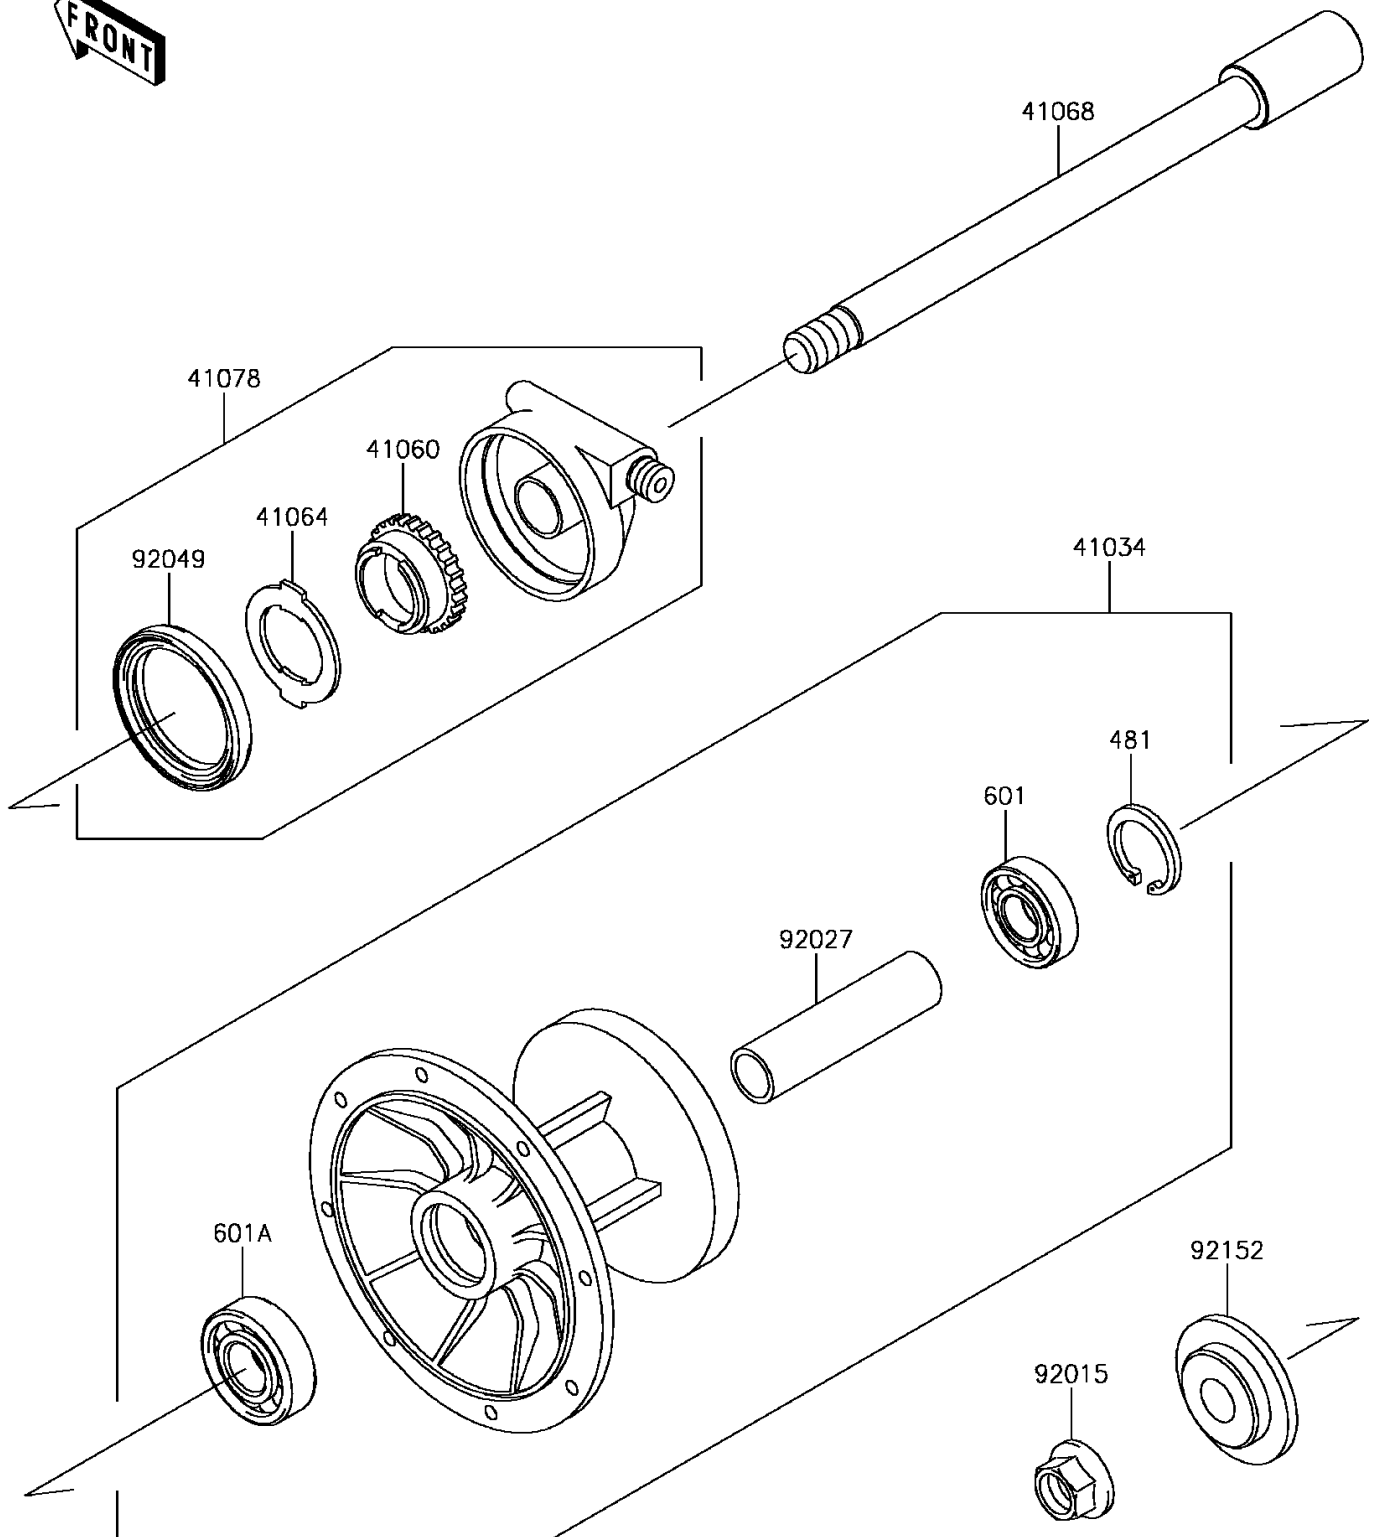

2015 KLR650

PARTS DIAGRAM

Front Hub

F2230

2015 KLR650

PARTS LIST

Front Hub

ITEM NAME

PART NUMBER

QUANTITY
