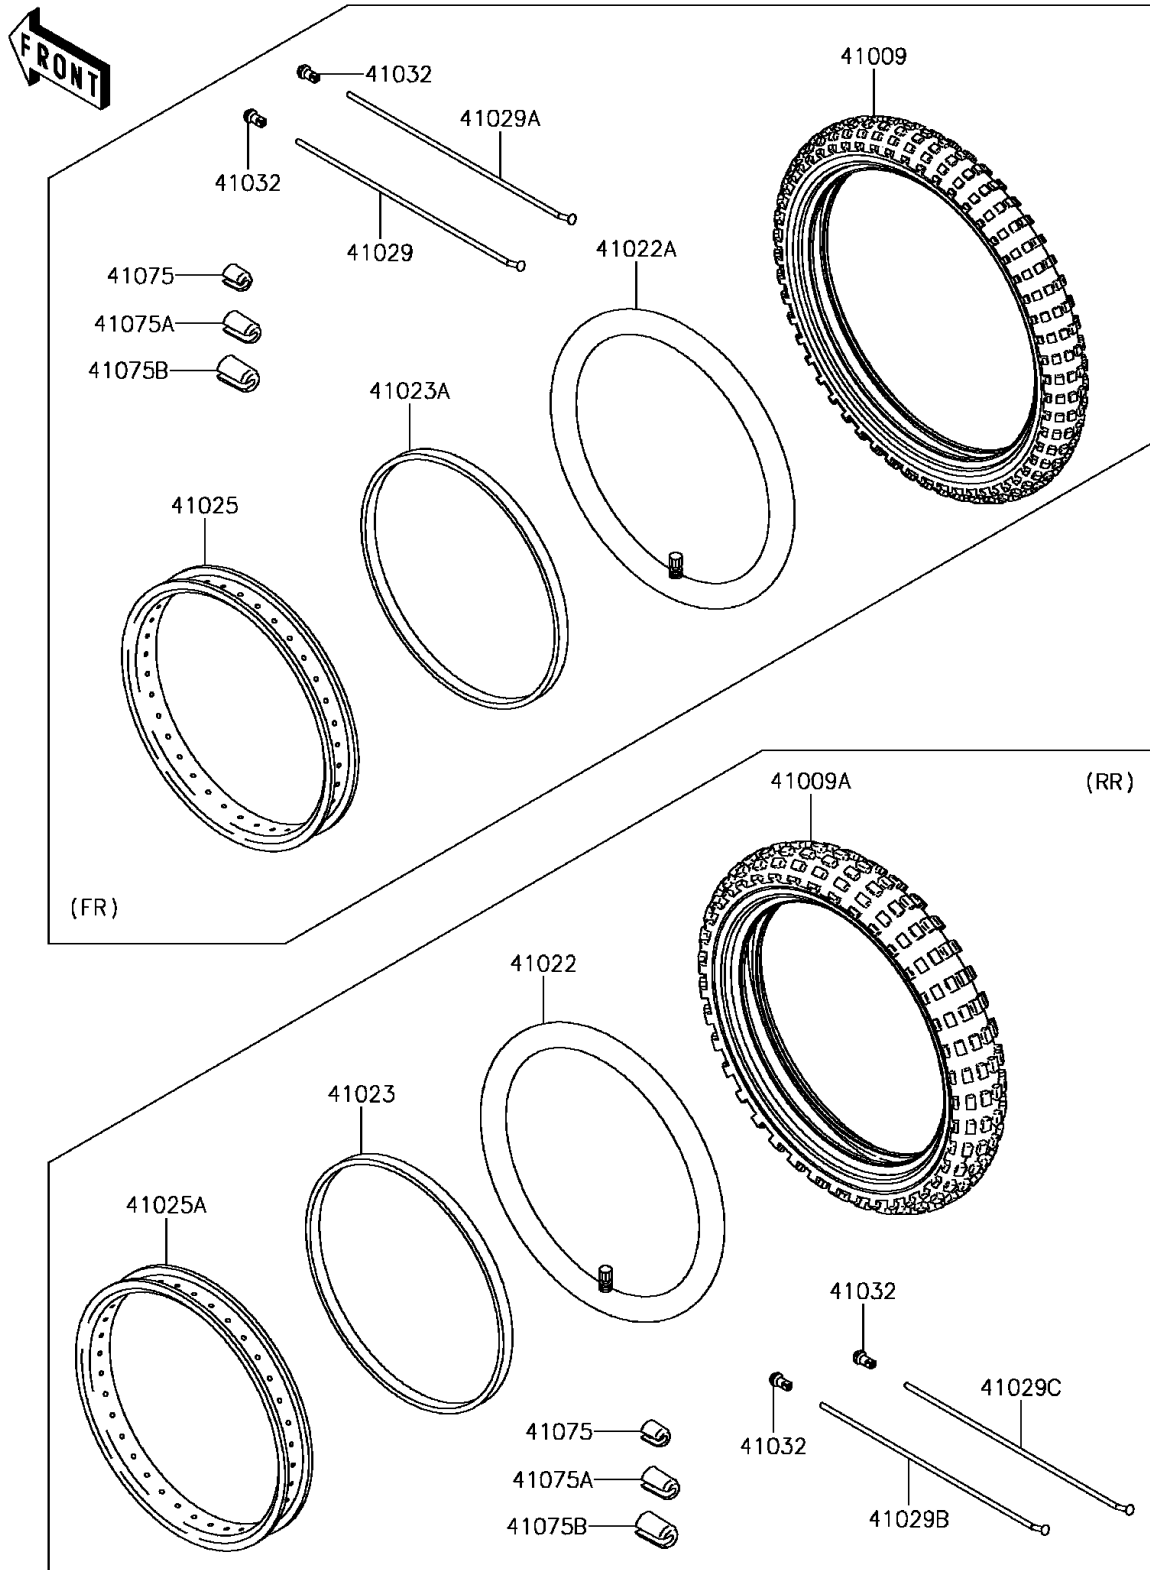

2016 KLR™ 650 CAMO

PARTS DIAGRAM

Wheels/Tires

F2210

2016 KLR™ 650 CAMO

PARTS LIST

Wheels/Tires

ITEM NAME

PART NUMBER

QUANTITY
