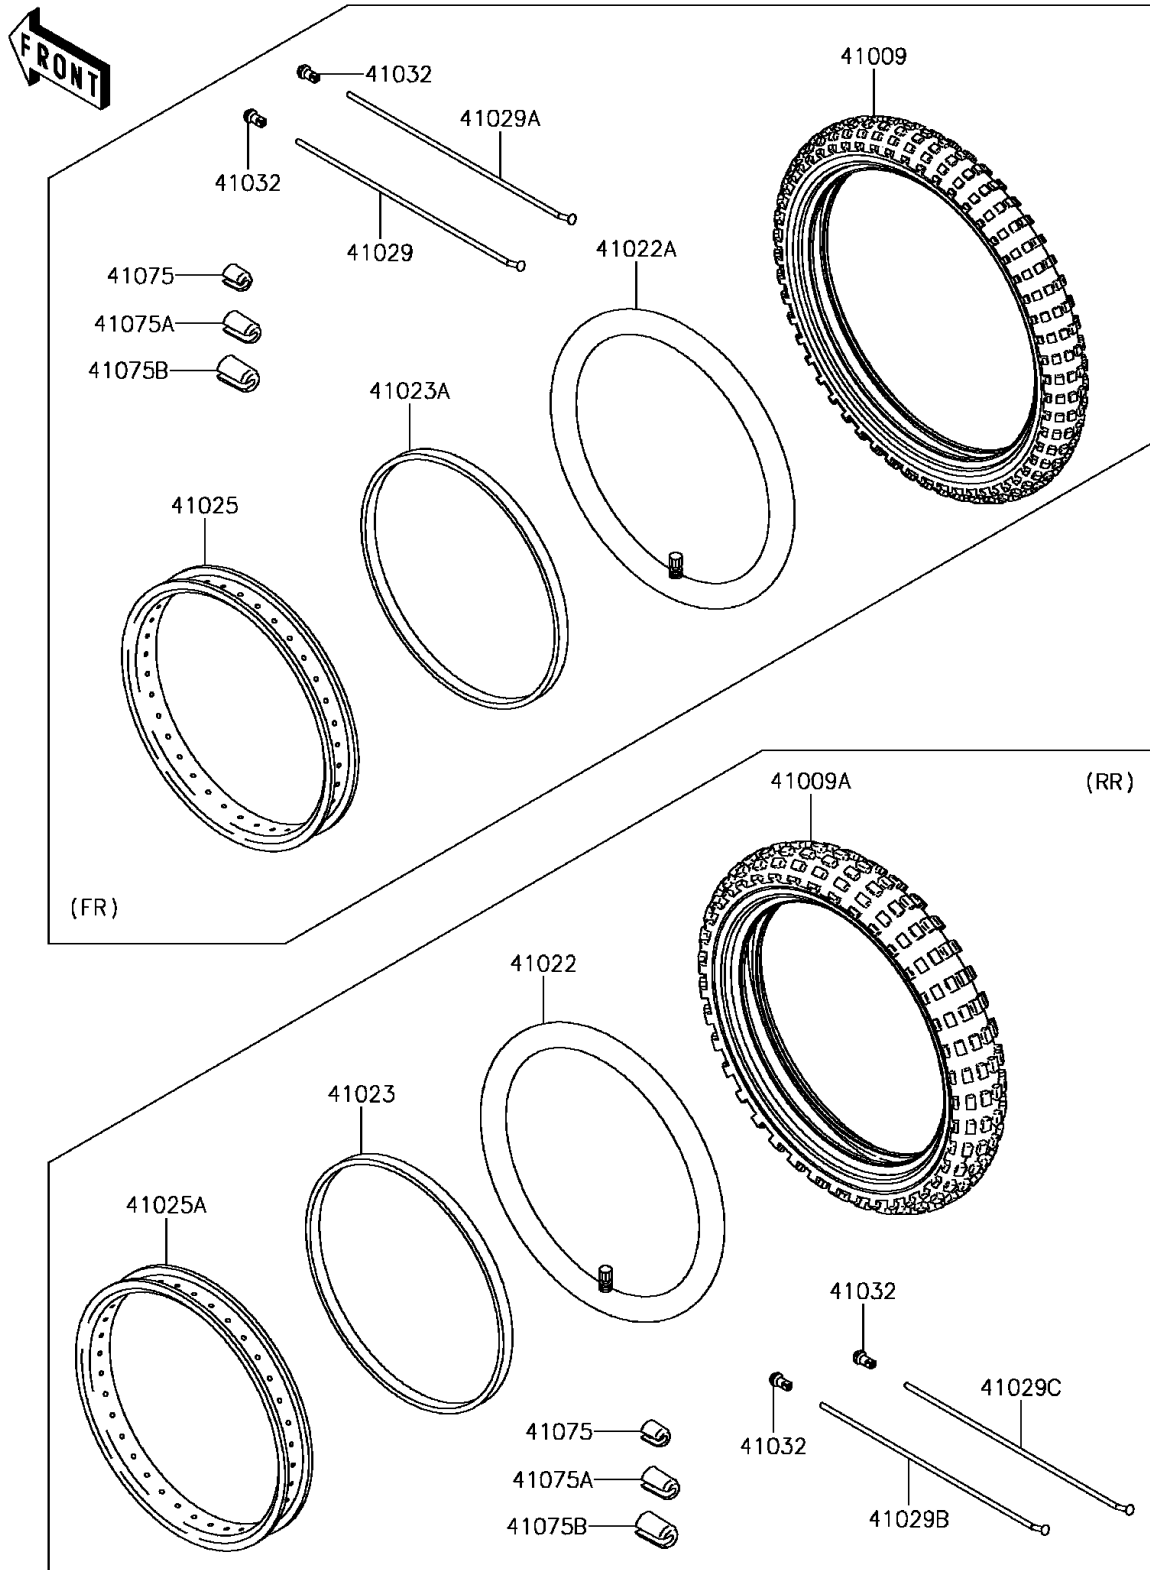

2015 KLR650

PARTS DIAGRAM

Wheels/Tires

F2210

2015 KLR650

PARTS LIST

Wheels/Tires

Kawasaki

Let the Good Times Roll®

ITEM NAME

PART NUMBER

QUANTITY
