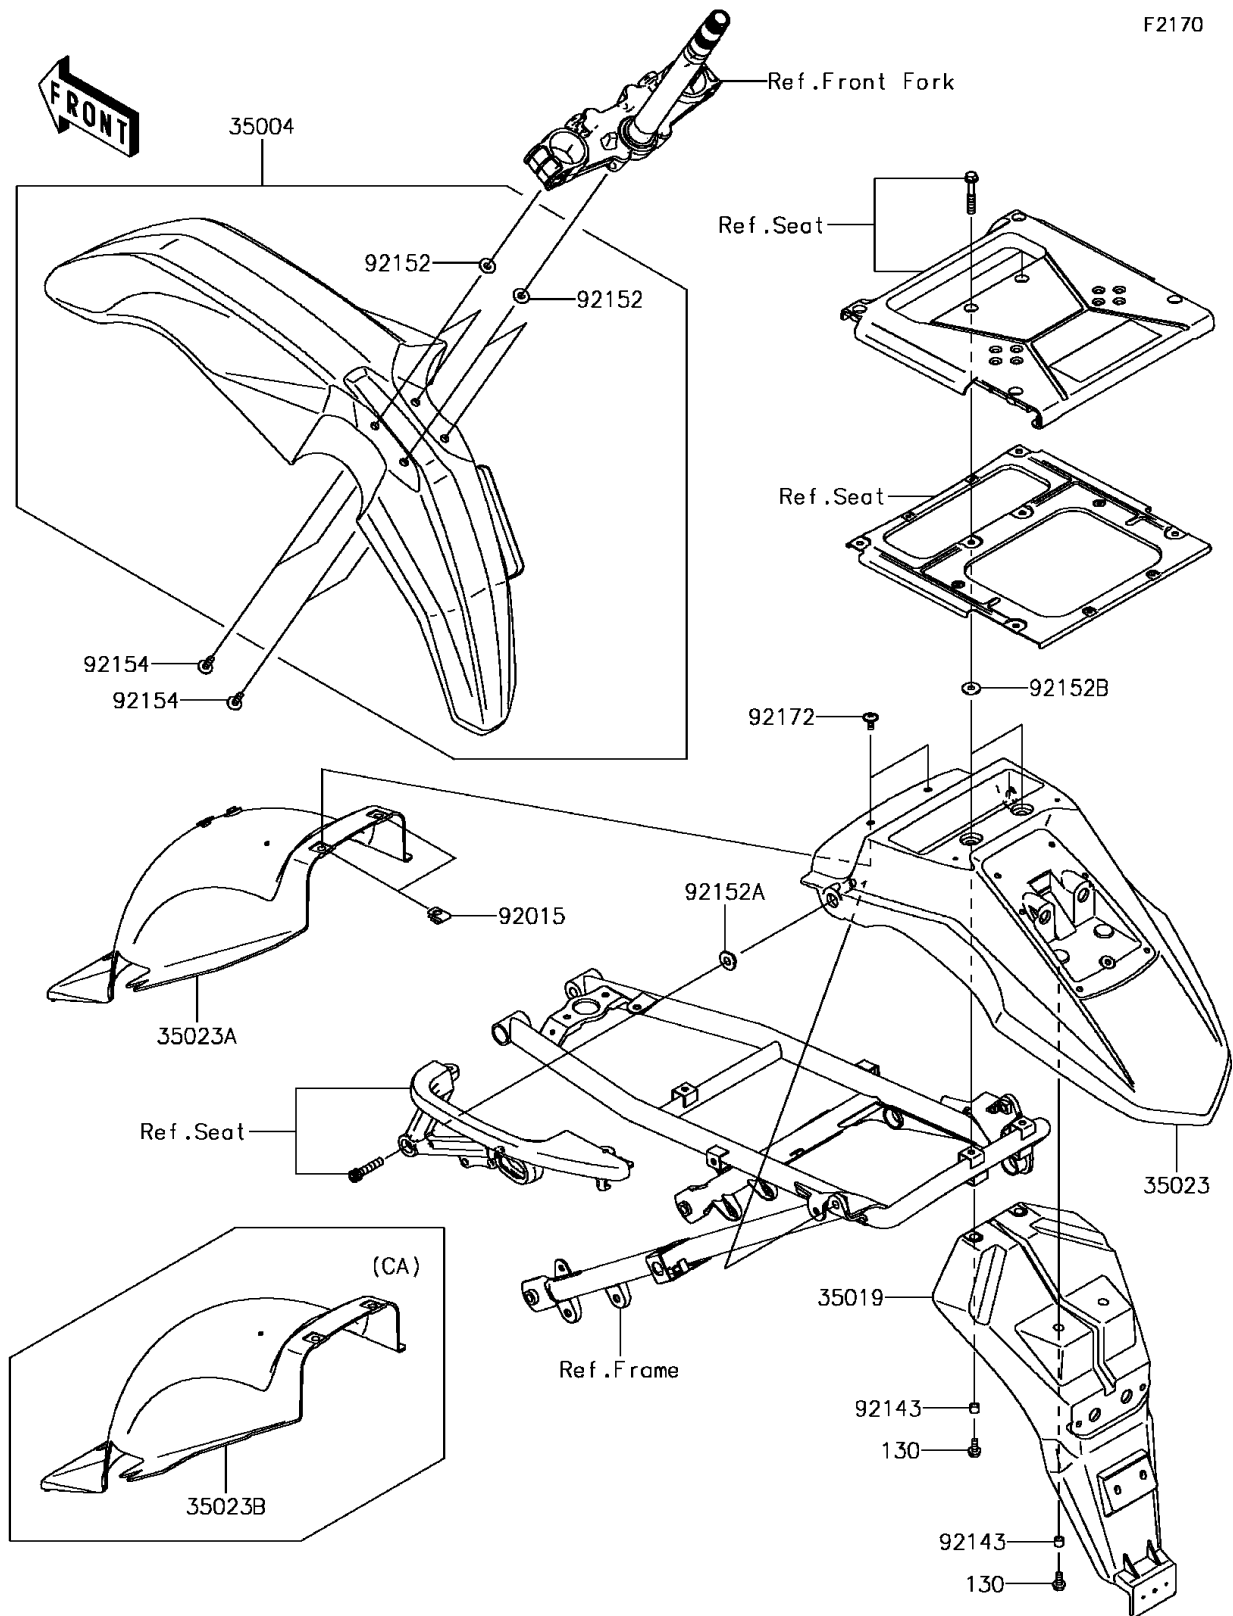

2016 KLR™ 650 CAMO

PARTS DIAGRAM

Fenders

2016 KLR™ 650 CAMO

PARTS LIST

Fenders

ITEM NAME

PART NUMBER

QUANTITY
