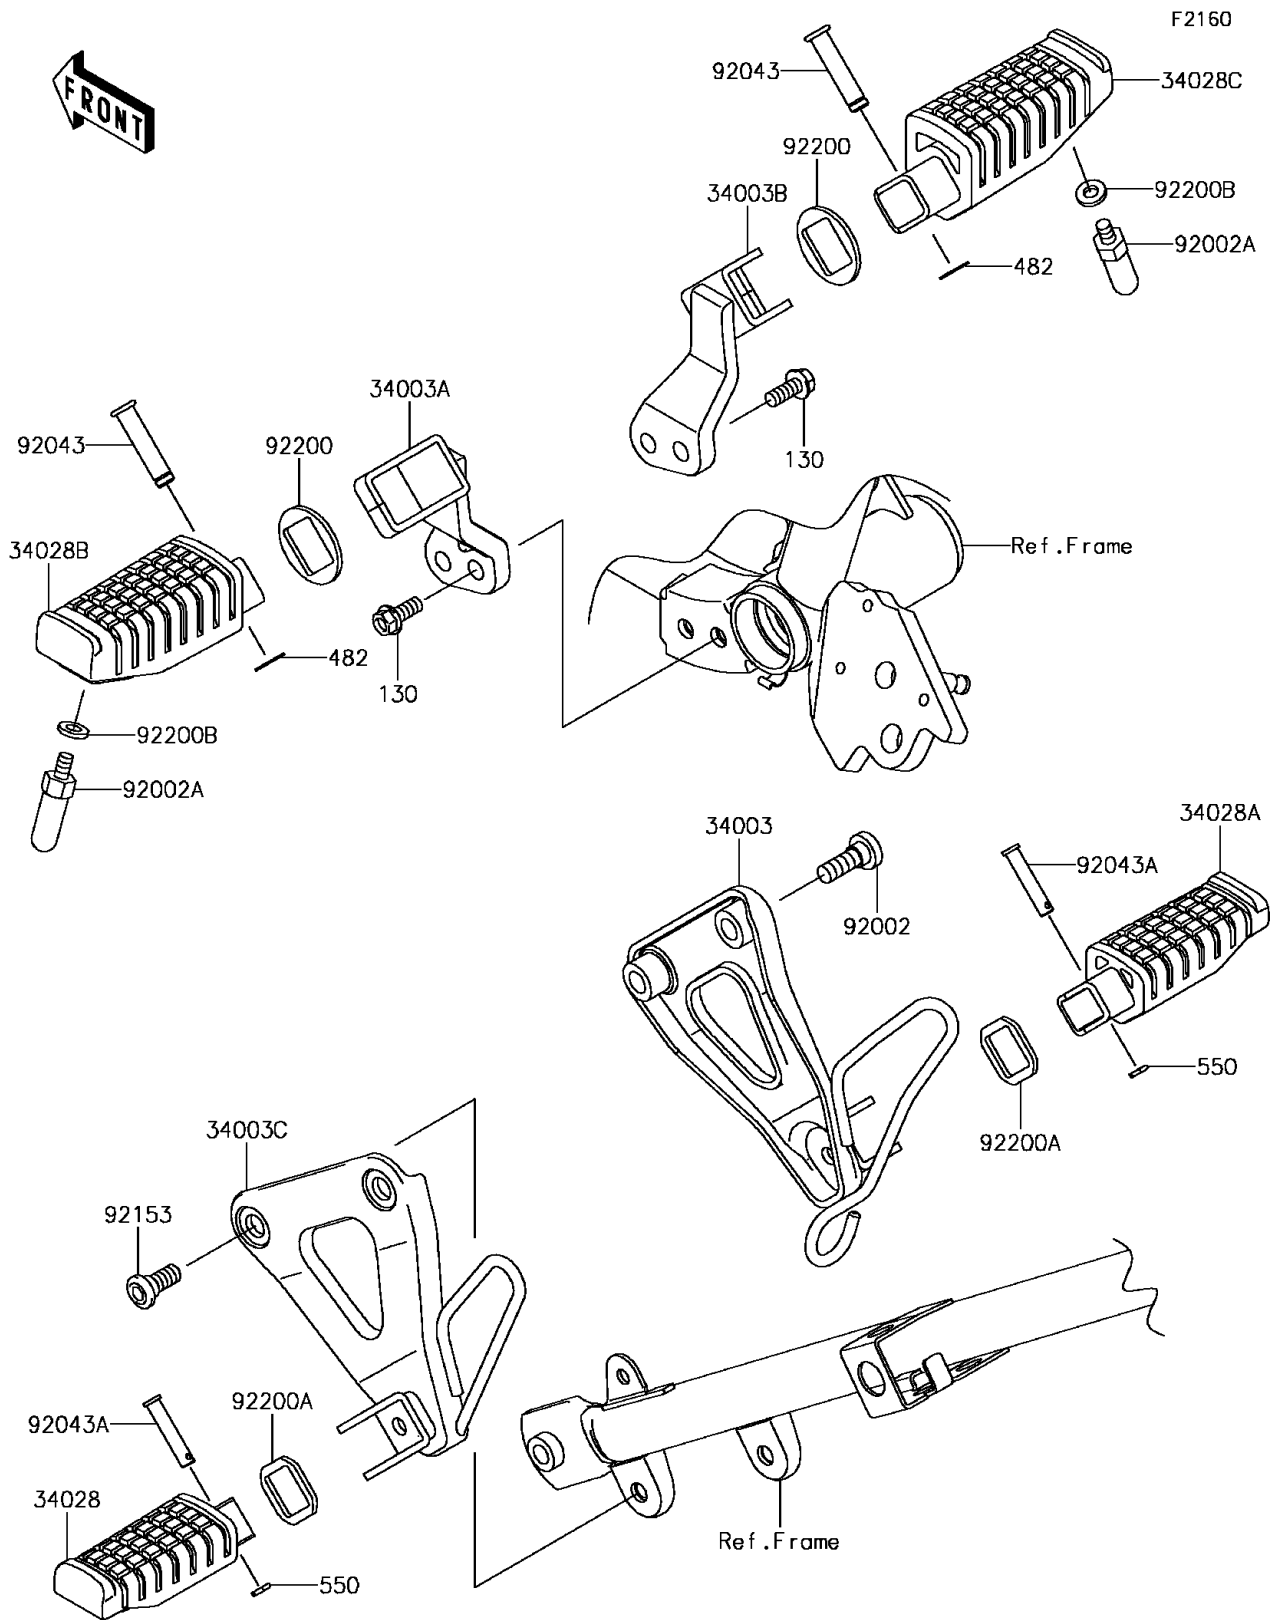

2015 KLR650

PARTS DIAGRAM

Footrests

2015 KLR650

PARTS LIST

Footrests

Kawasaki

Let the Good Times Roll®

ITEM NAME

PART NUMBER

QUANTITY
