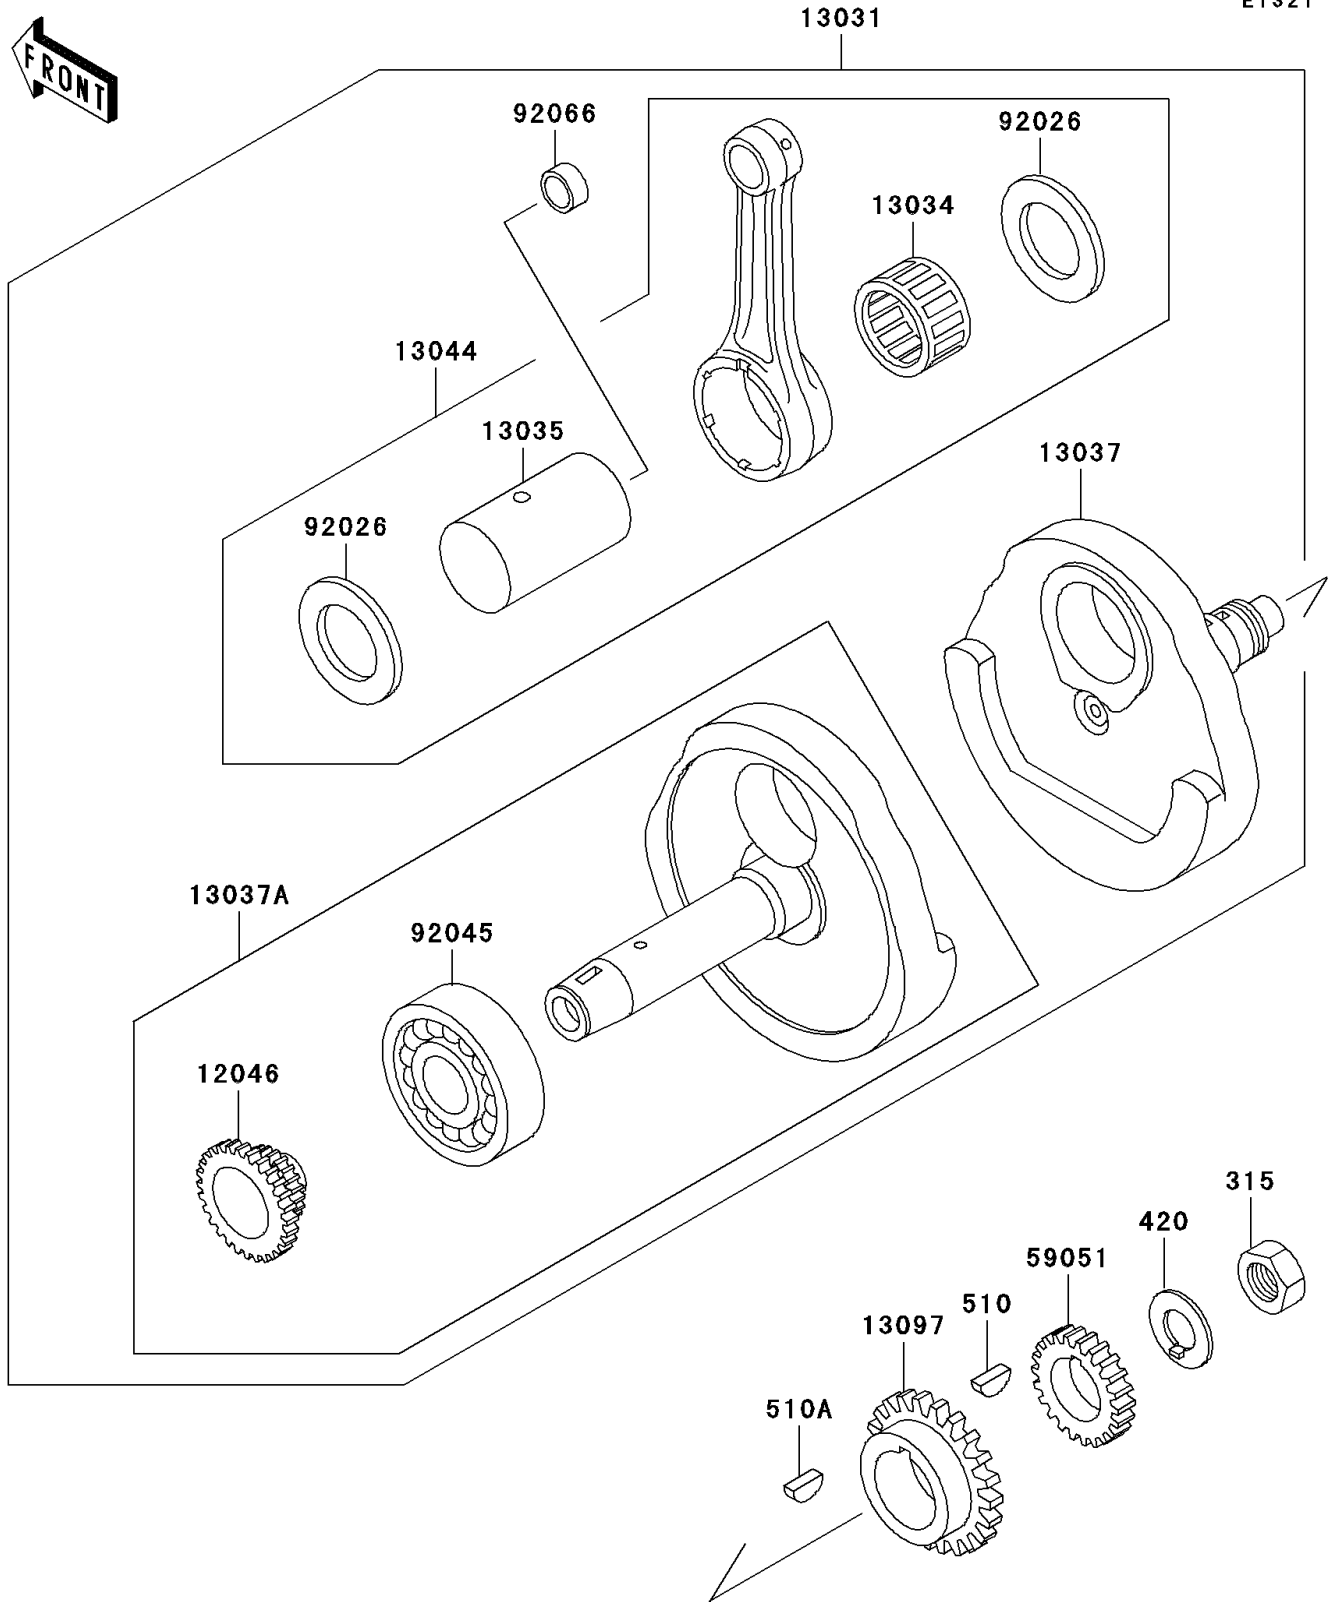

2000 KLR250

PARTS DIAGRAM

Crankshaft

E1321

2000 KLR250

PARTS LIST

Crankshaft

Kawasaki

Let the Good Times Roll®

ITEM NAME

PART NUMBER

QUANTITY
