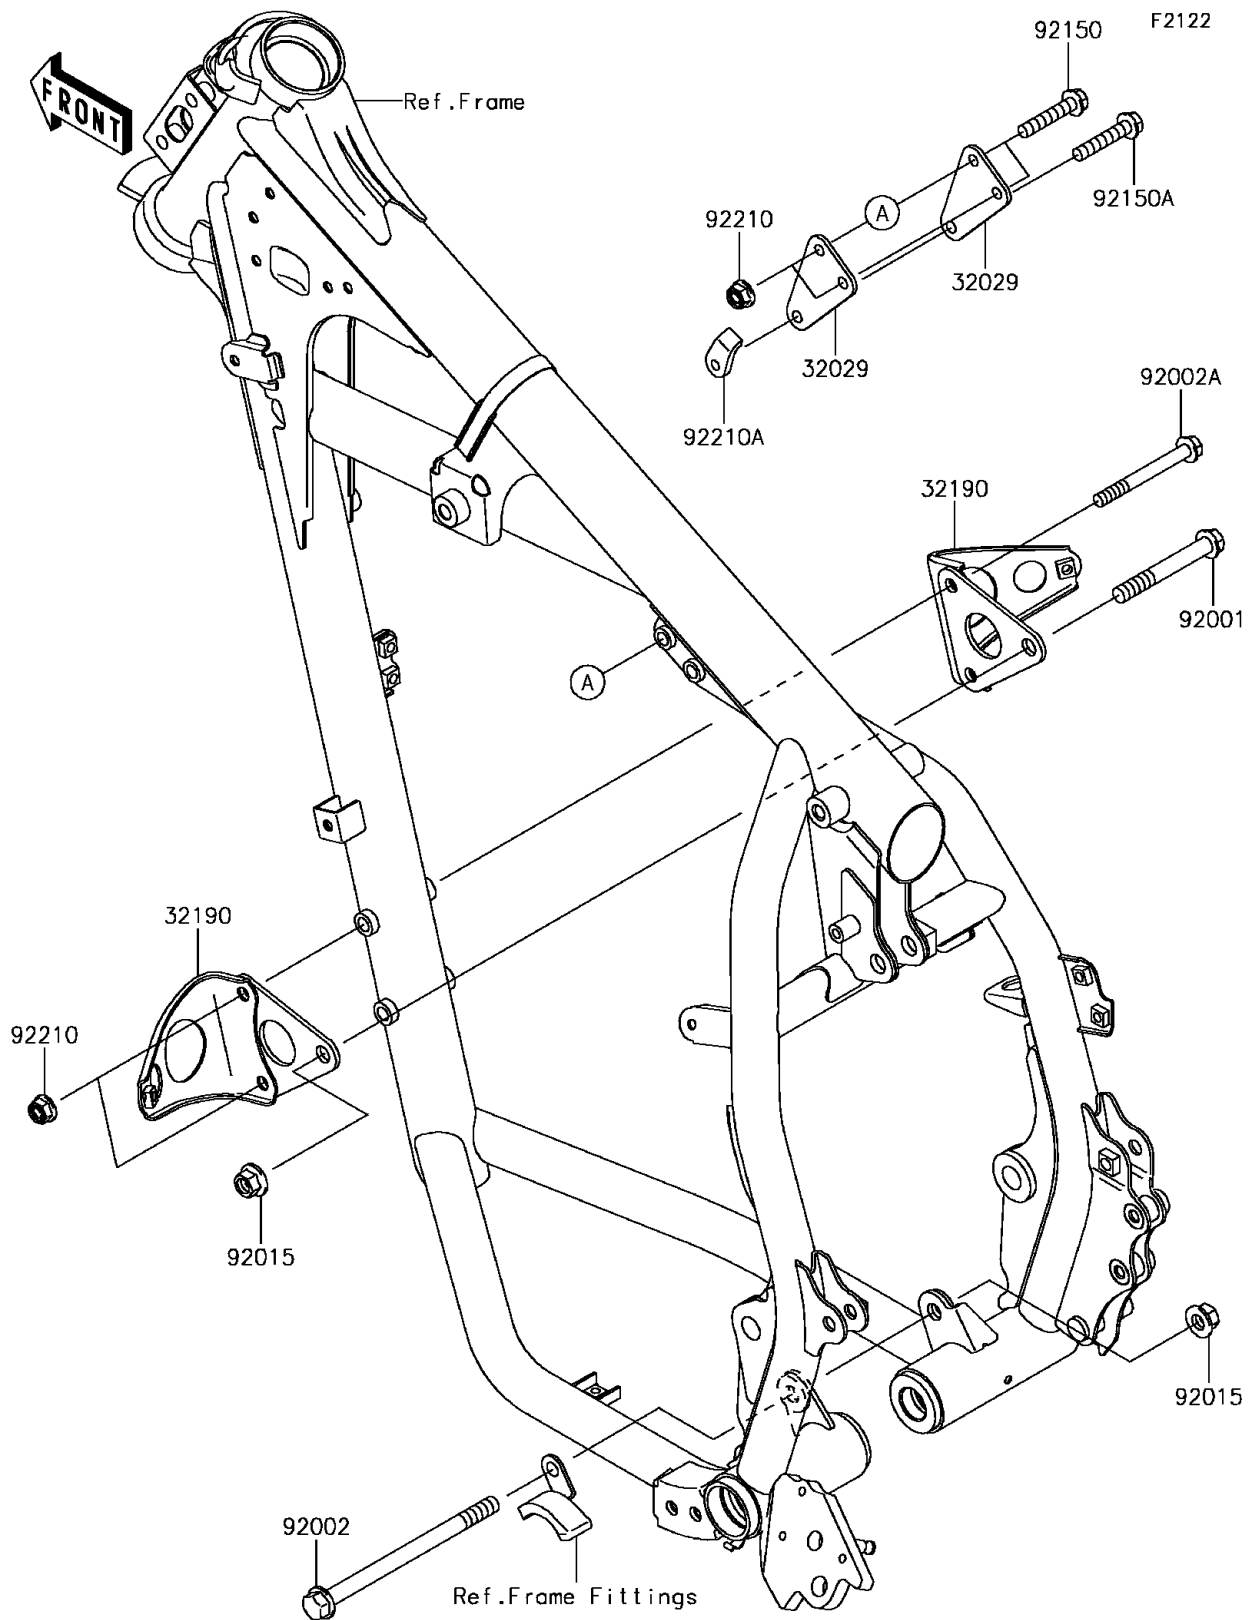

2016 KLR™ 650 CAMO

PARTS DIAGRAM

Engine Mount

2016 KLR™ 650 CAMO

PARTS LIST

Engine Mount

ITEM NAME	PART NUMBER	QUANTITY
-----------	-------------	----------
