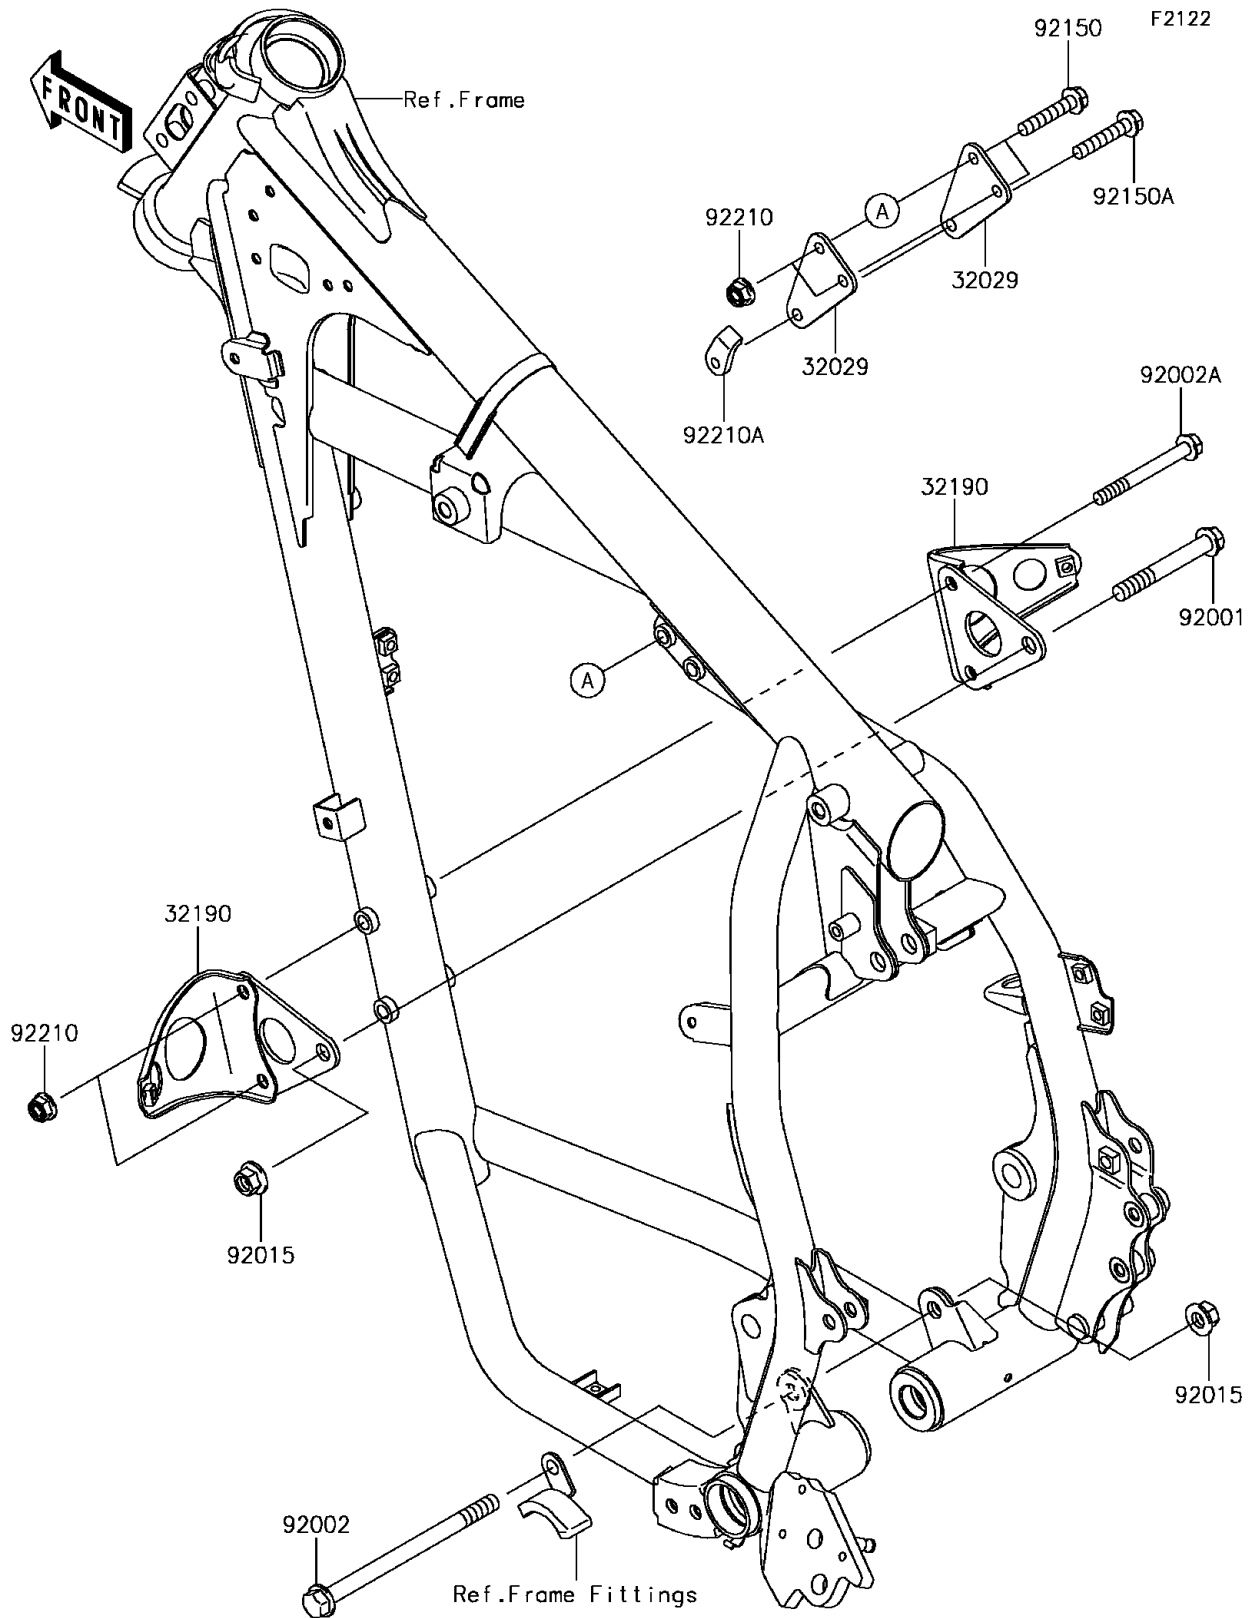

2016 KLR™ 650

PARTS DIAGRAM

Engine Mount

2016 KLR™ 650

PARTS LIST

Engine Mount

ITEM NAME

PART NUMBER

QUANTITY
