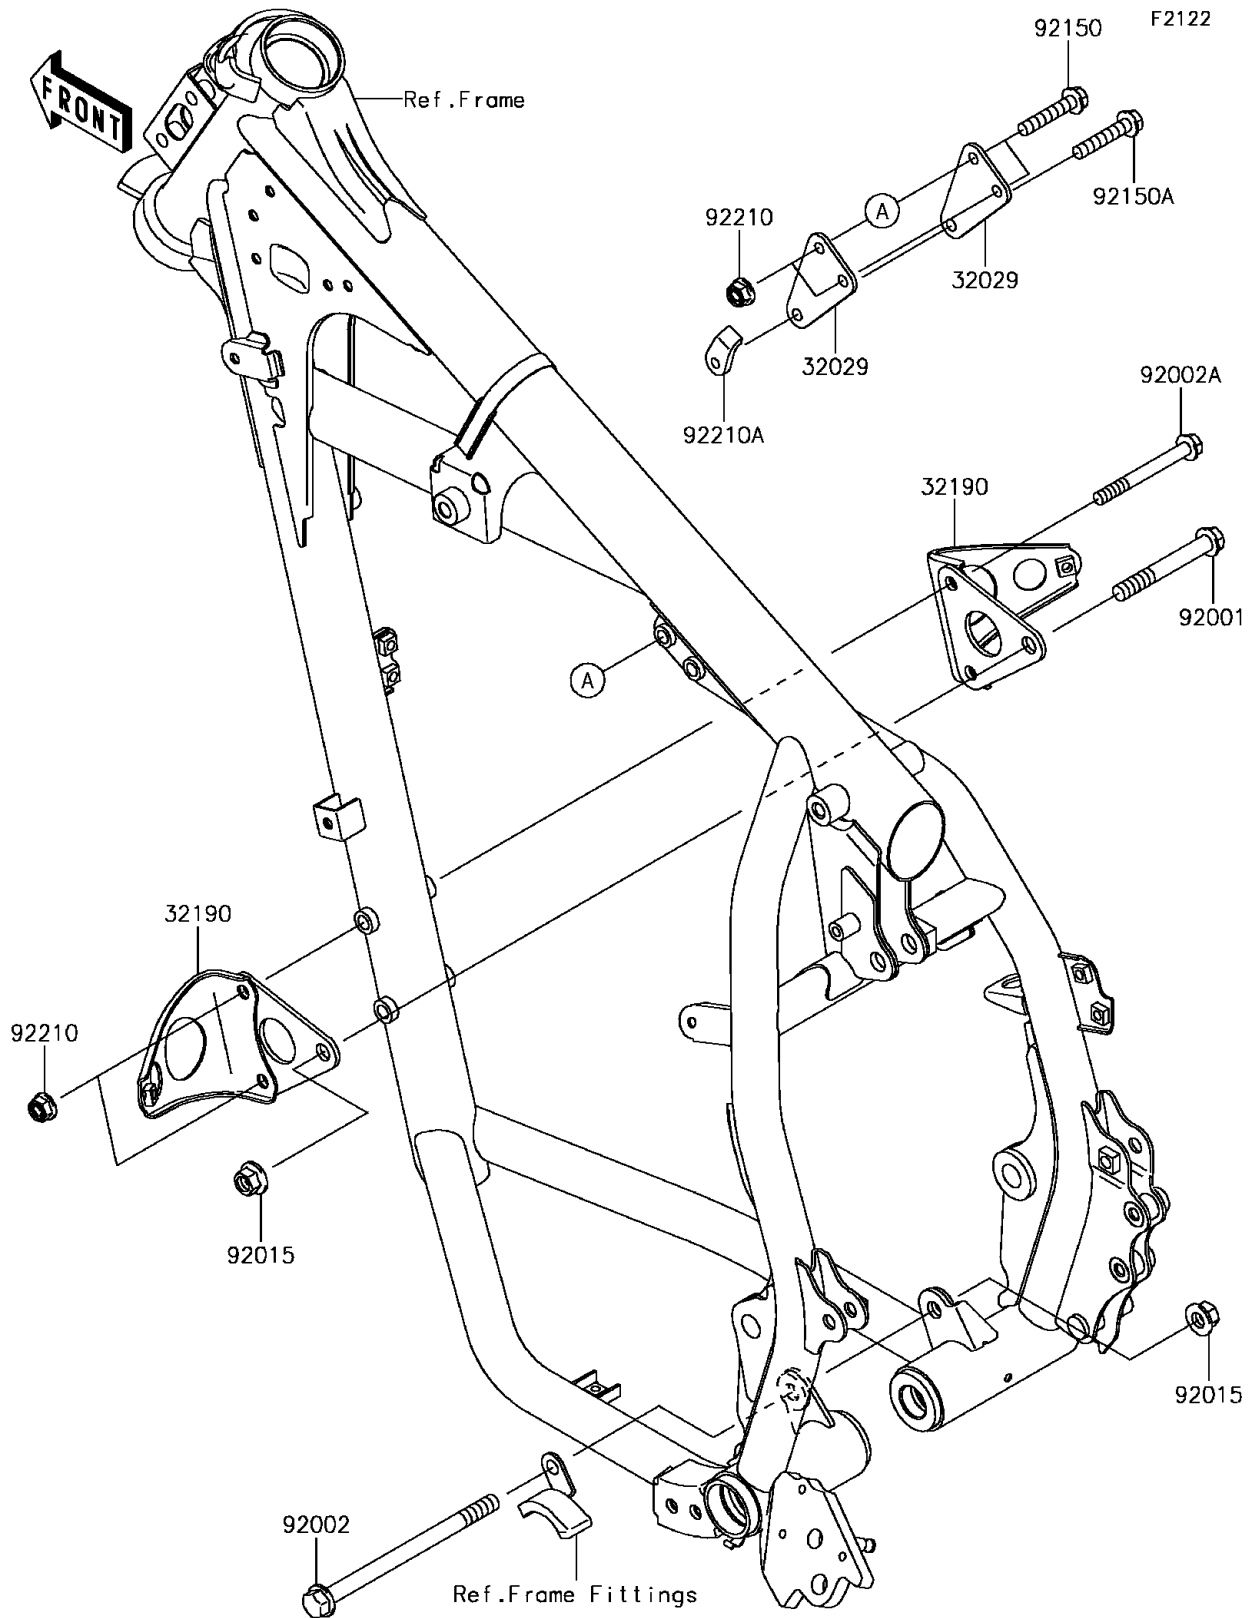

2016 KLR™ 650

PARTS DIAGRAM

Engine Mount

2016 KLR™ 650

PARTS LIST

Engine Mount

Kawasaki

Let the Good Times Roll®

ITEM NAME

PART NUMBER

QUANTITY
