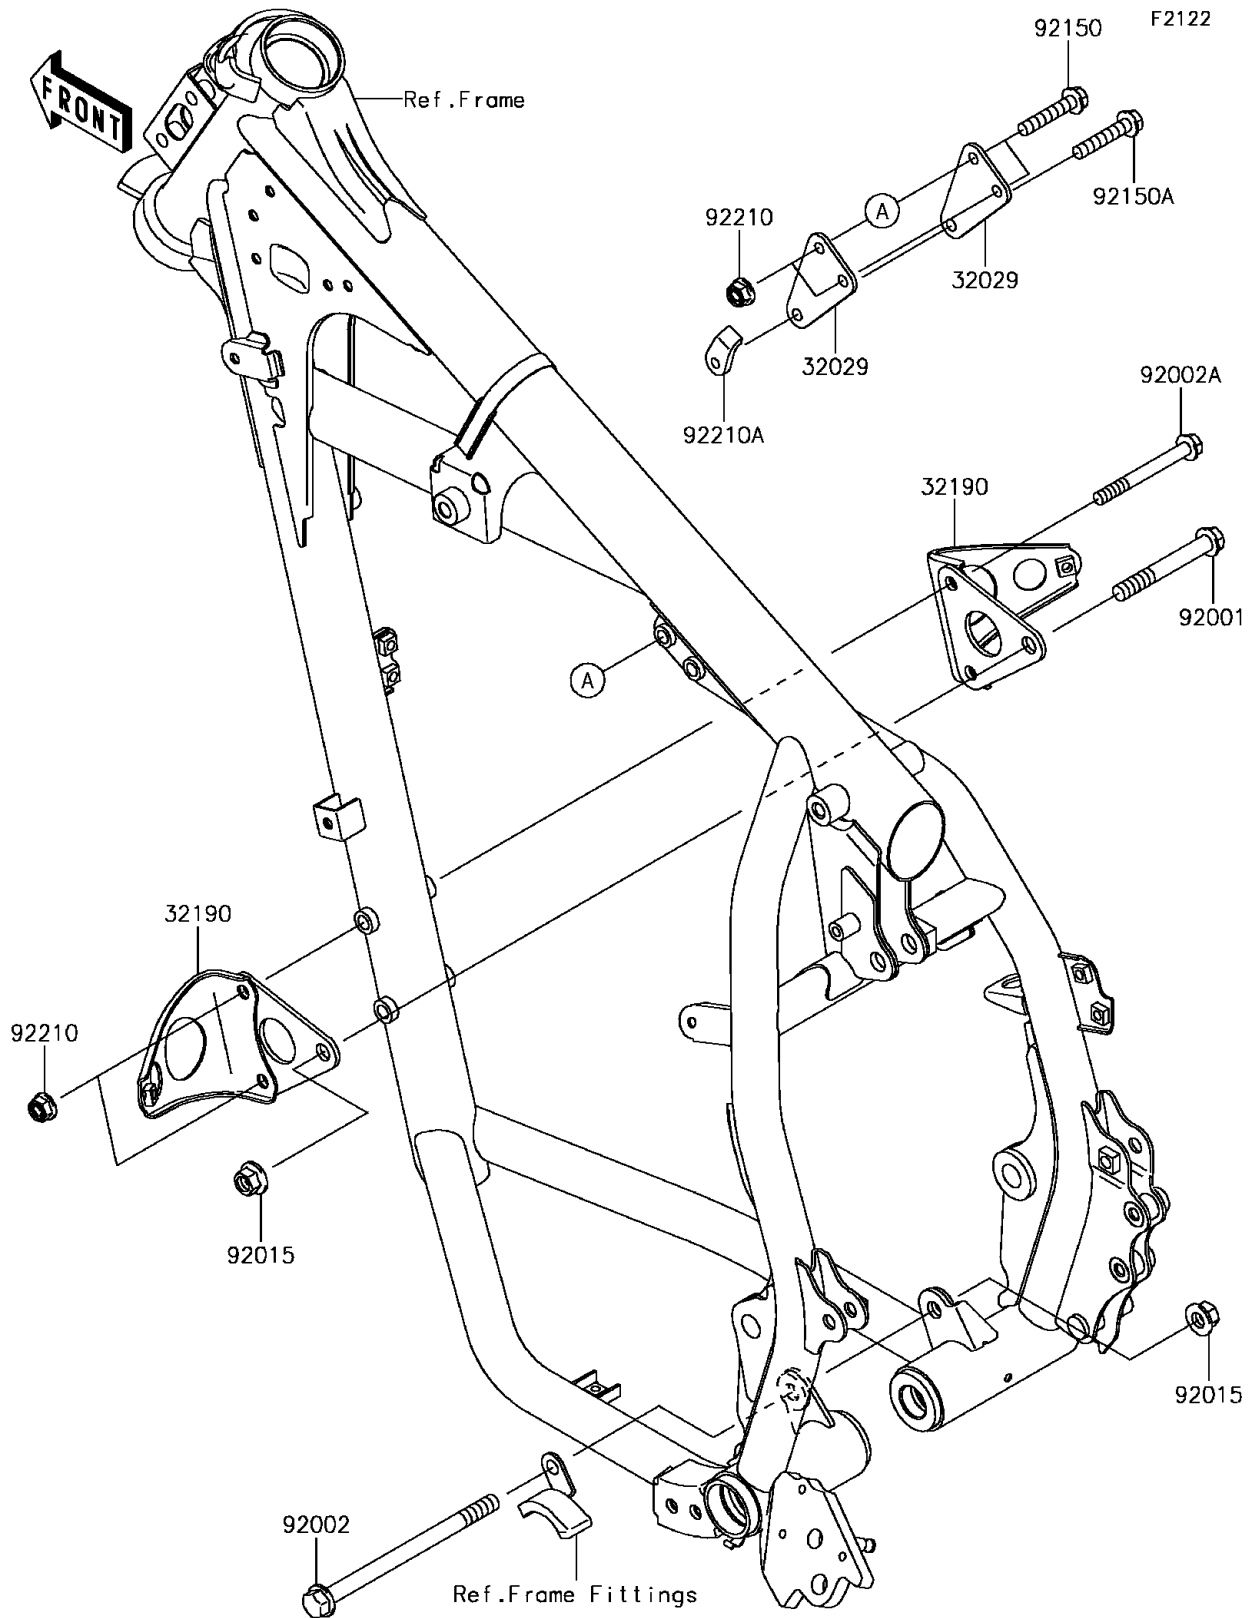

2015 KLR650

PARTS DIAGRAM

Engine Mount

2015 KLR650

PARTS LIST

Engine Mount

ITEM NAME

PART NUMBER

QUANTITY
