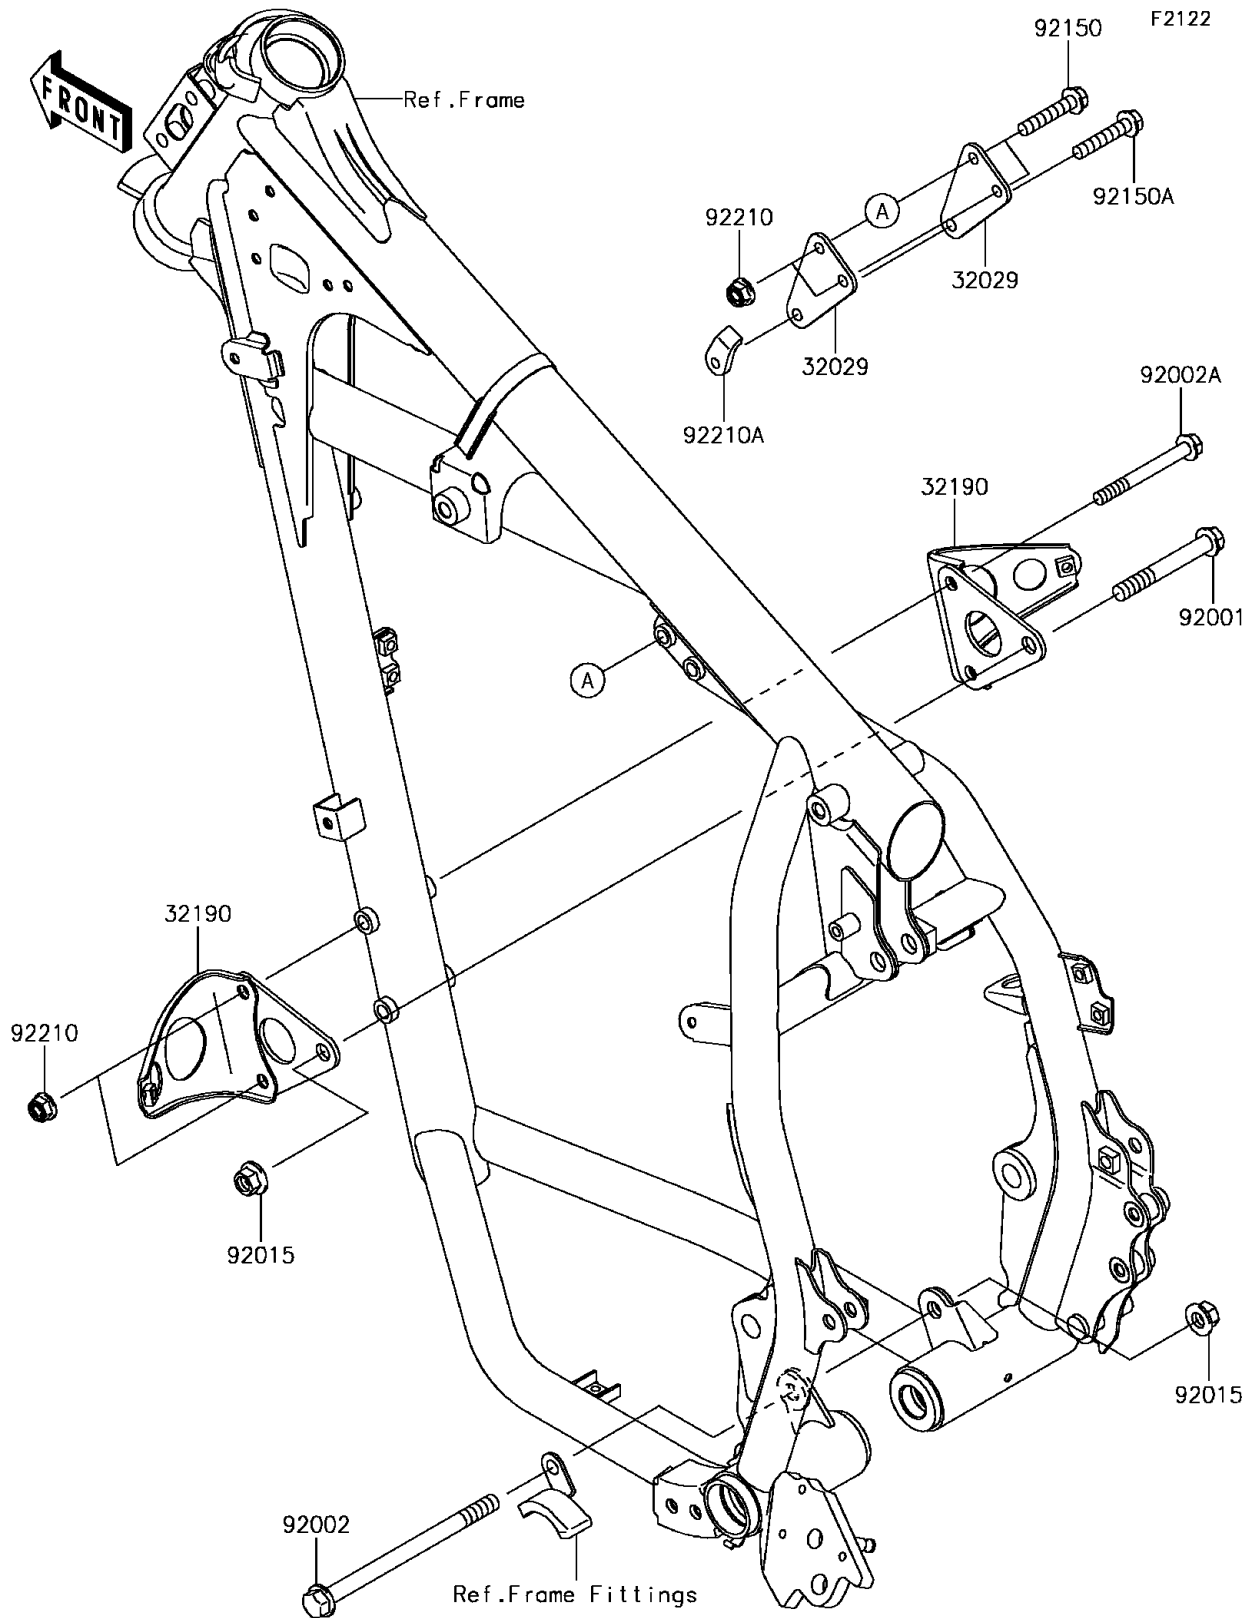

2015 KLR™ 650

PARTS DIAGRAM

Engine Mount

2015 KLR™ 650

PARTS LIST

Engine Mount

Kawasaki

Let the Good Times Roll®

ITEM NAME

PART NUMBER

QUANTITY
