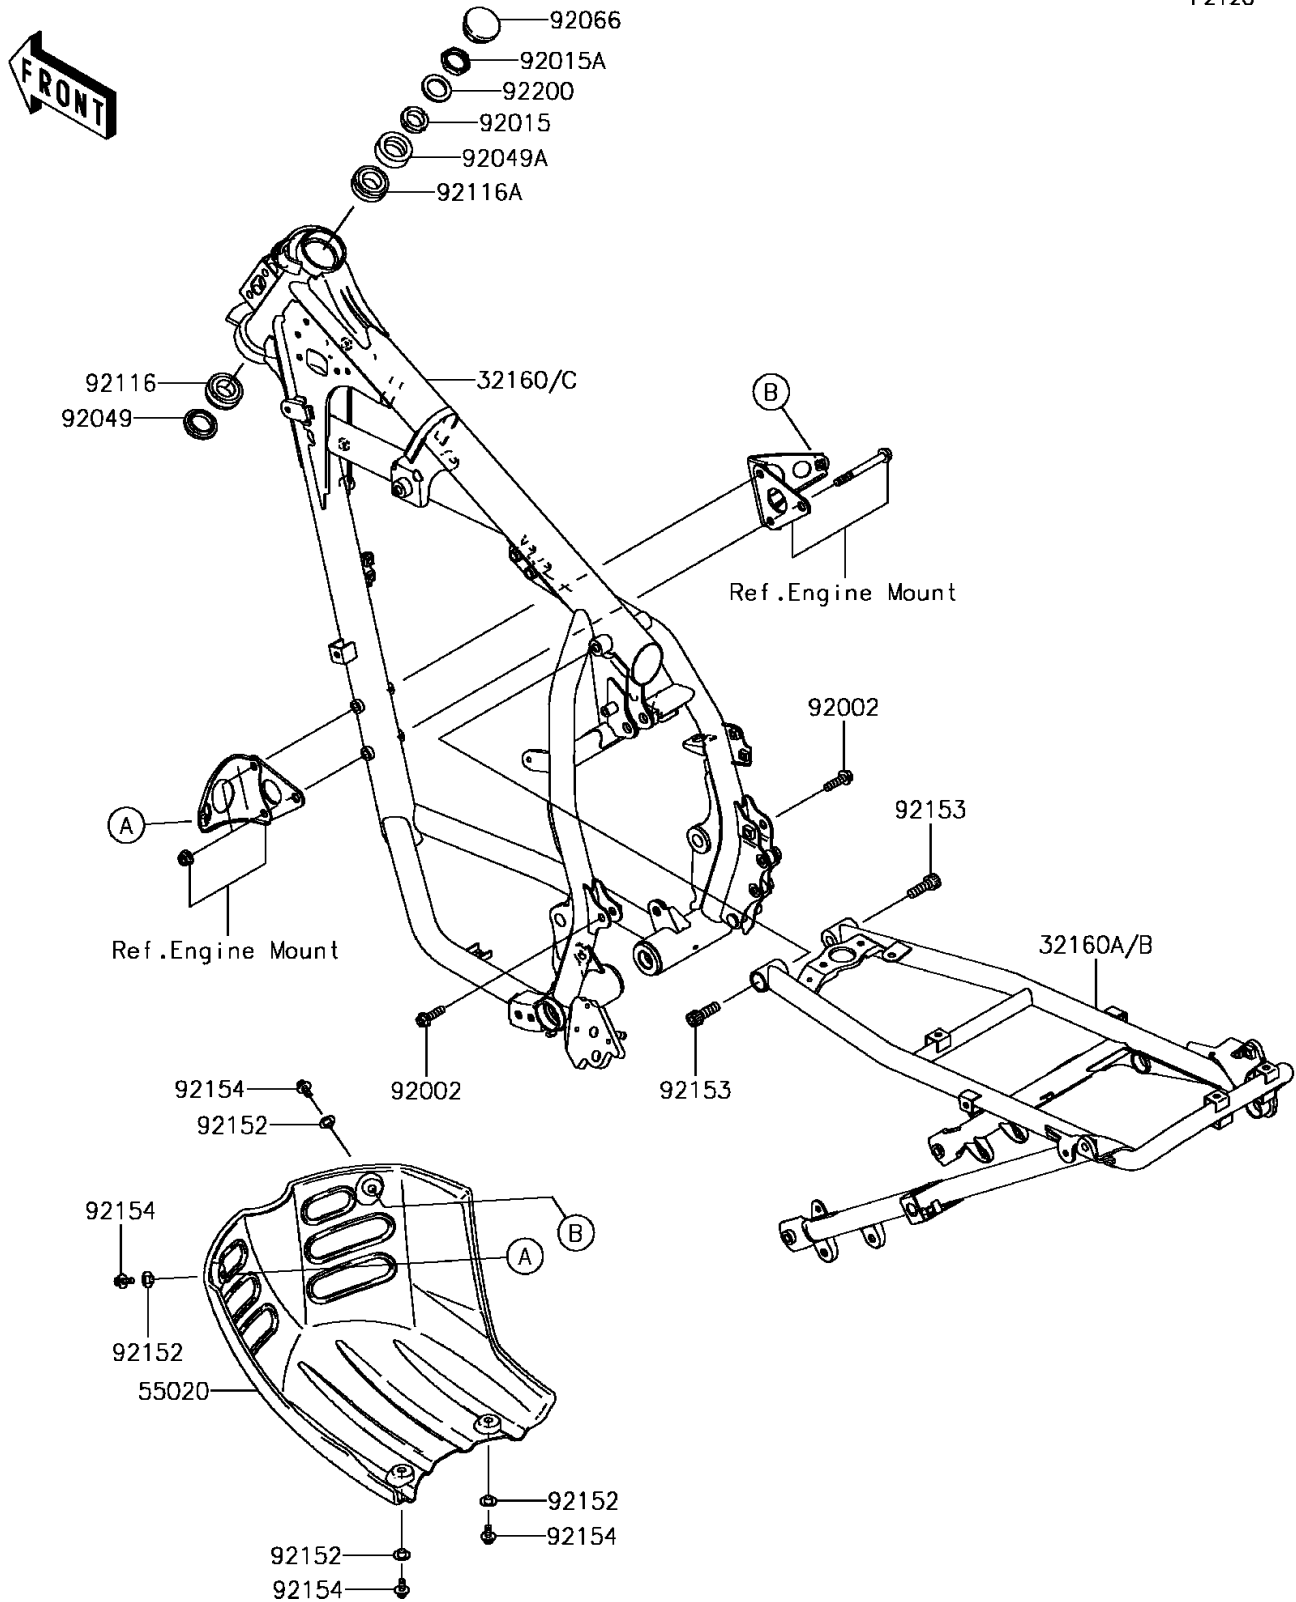

2015 KLR650

PARTS DIAGRAM

Frame

F2120

2015 KLR650

PARTS LIST

Frame

Kawasaki

Let the Good Times Roll®

ITEM NAME

PART NUMBER

QUANTITY
