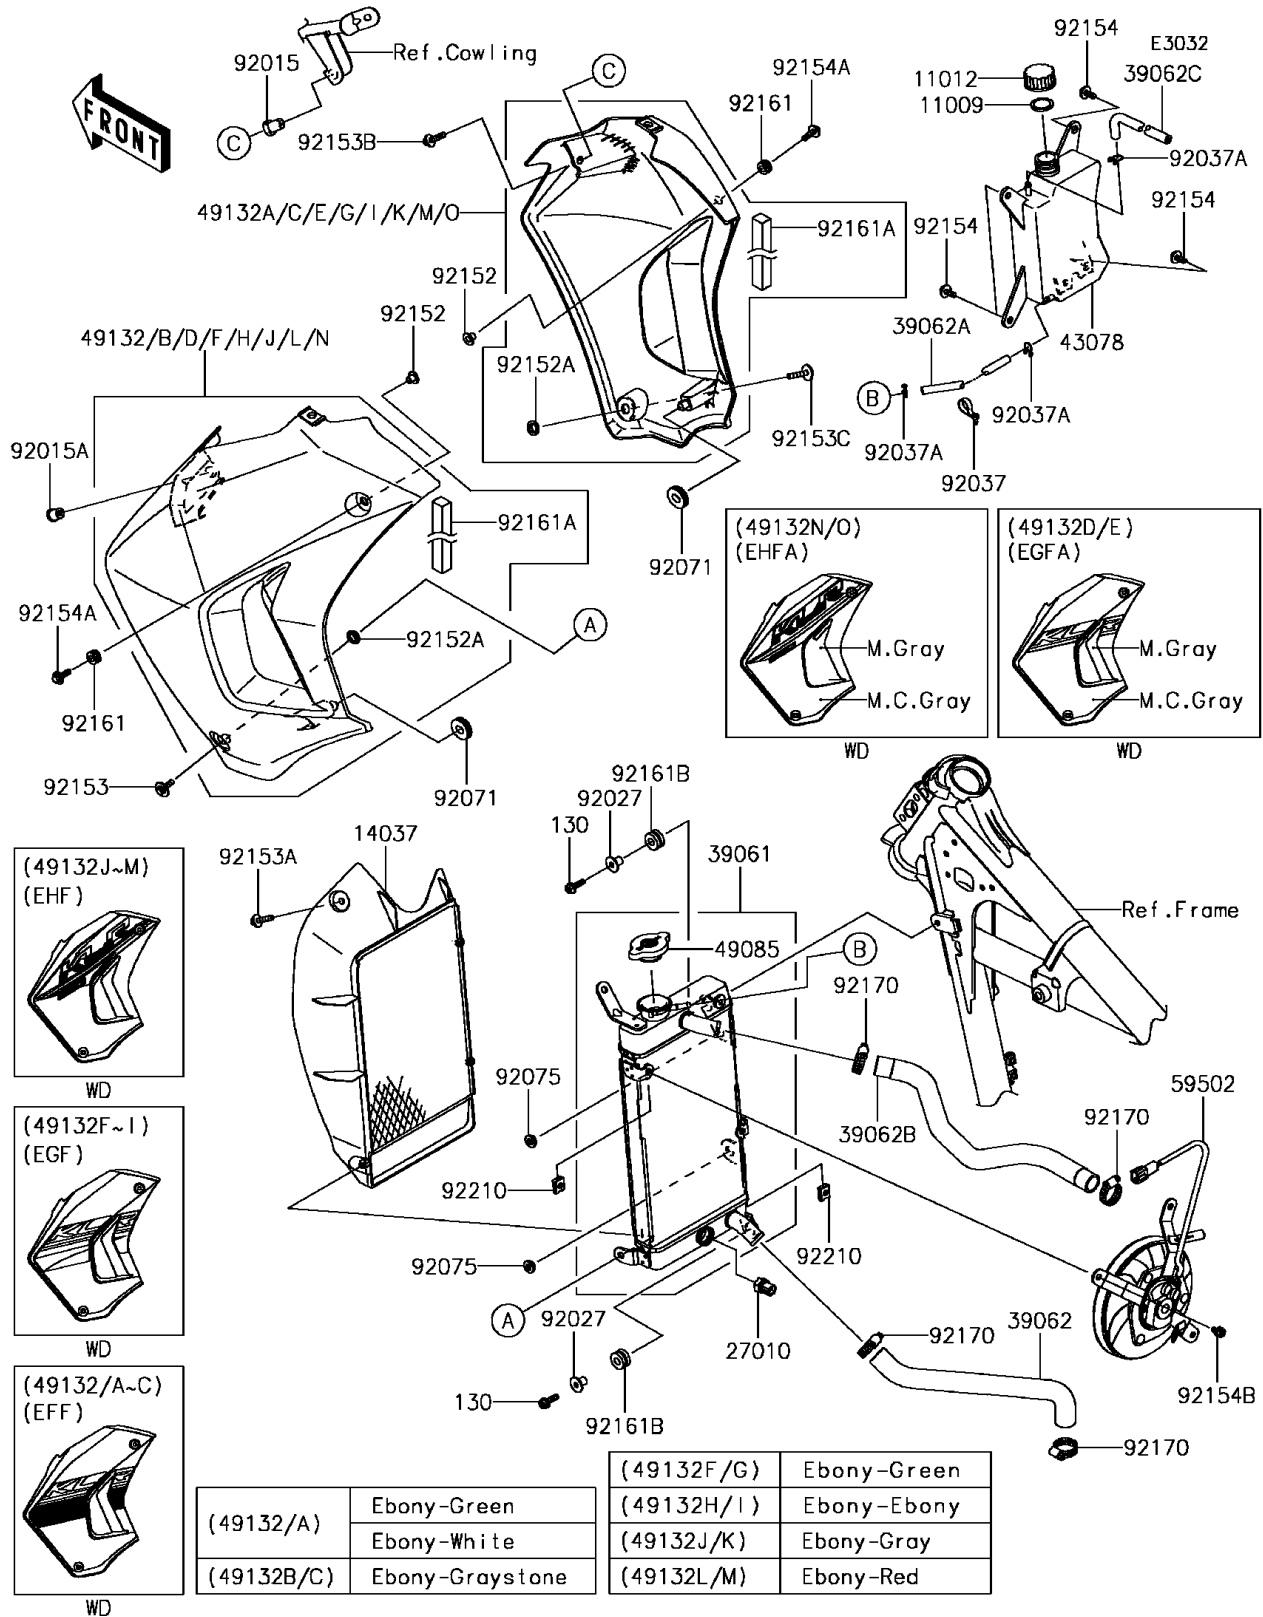

2015 KLR650

PARTS DIAGRAM

Radiator

(49132/A)	Ebony-Green	(49132F/G)	Ebony-Green
	Ebony-White	(49132H/I)	Ebony-Ebony
(49132B/C)	Ebony-Graystone	(49132J/K)	Ebony-Gray
		(49132L/M)	Ebony-Red

2015 KLR650

PARTS LIST

Radiator

ITEM NAME

PART NUMBER

QUANTITY
