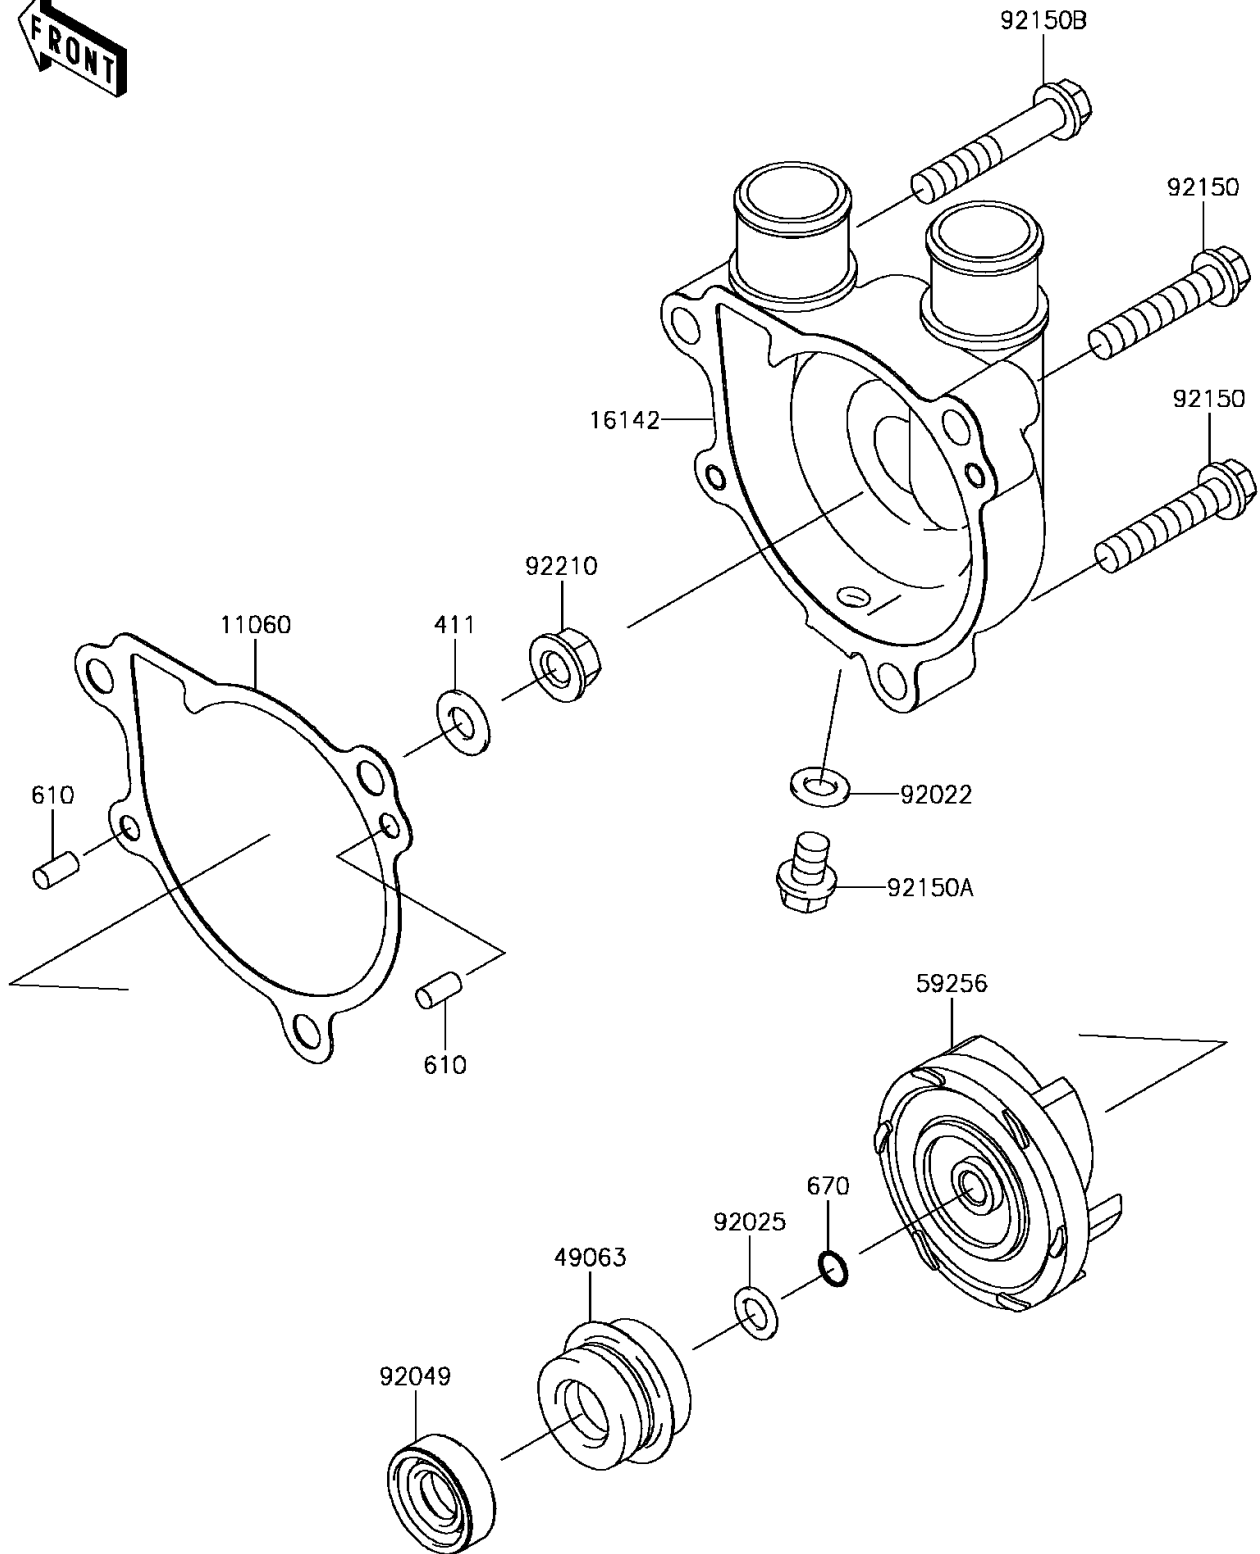

## PARTS DIAGRAM

### Water Pump

E3031

## PARTS LIST

### Water Pump

**Kawasaki**

Let the Good Times Roll®

**ITEM NAME**

**PART NUMBER**

**QUANTITY**

---