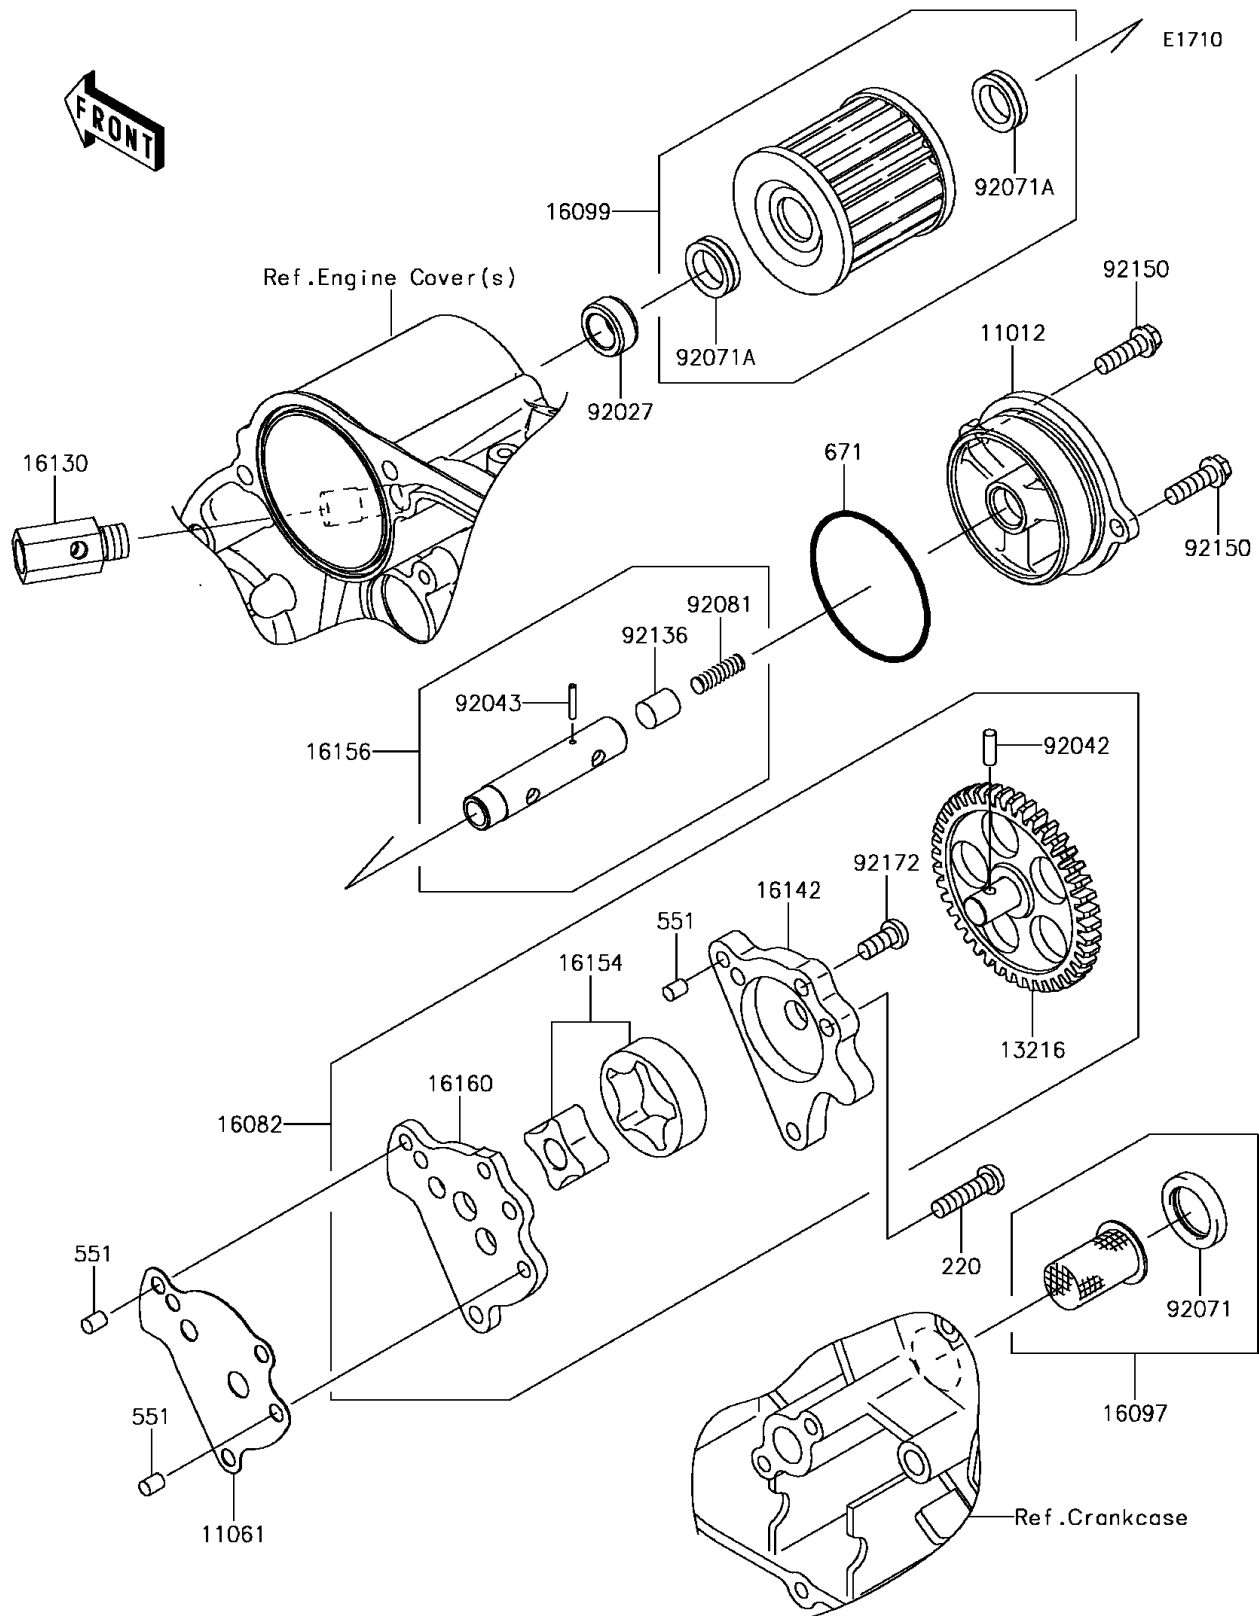

2017 KLR650 Camo

PARTS DIAGRAM

Oil Pump

2017 KLR650 Camo

PARTS LIST

Oil Pump

ITEM NAME

PART NUMBER

QUANTITY
