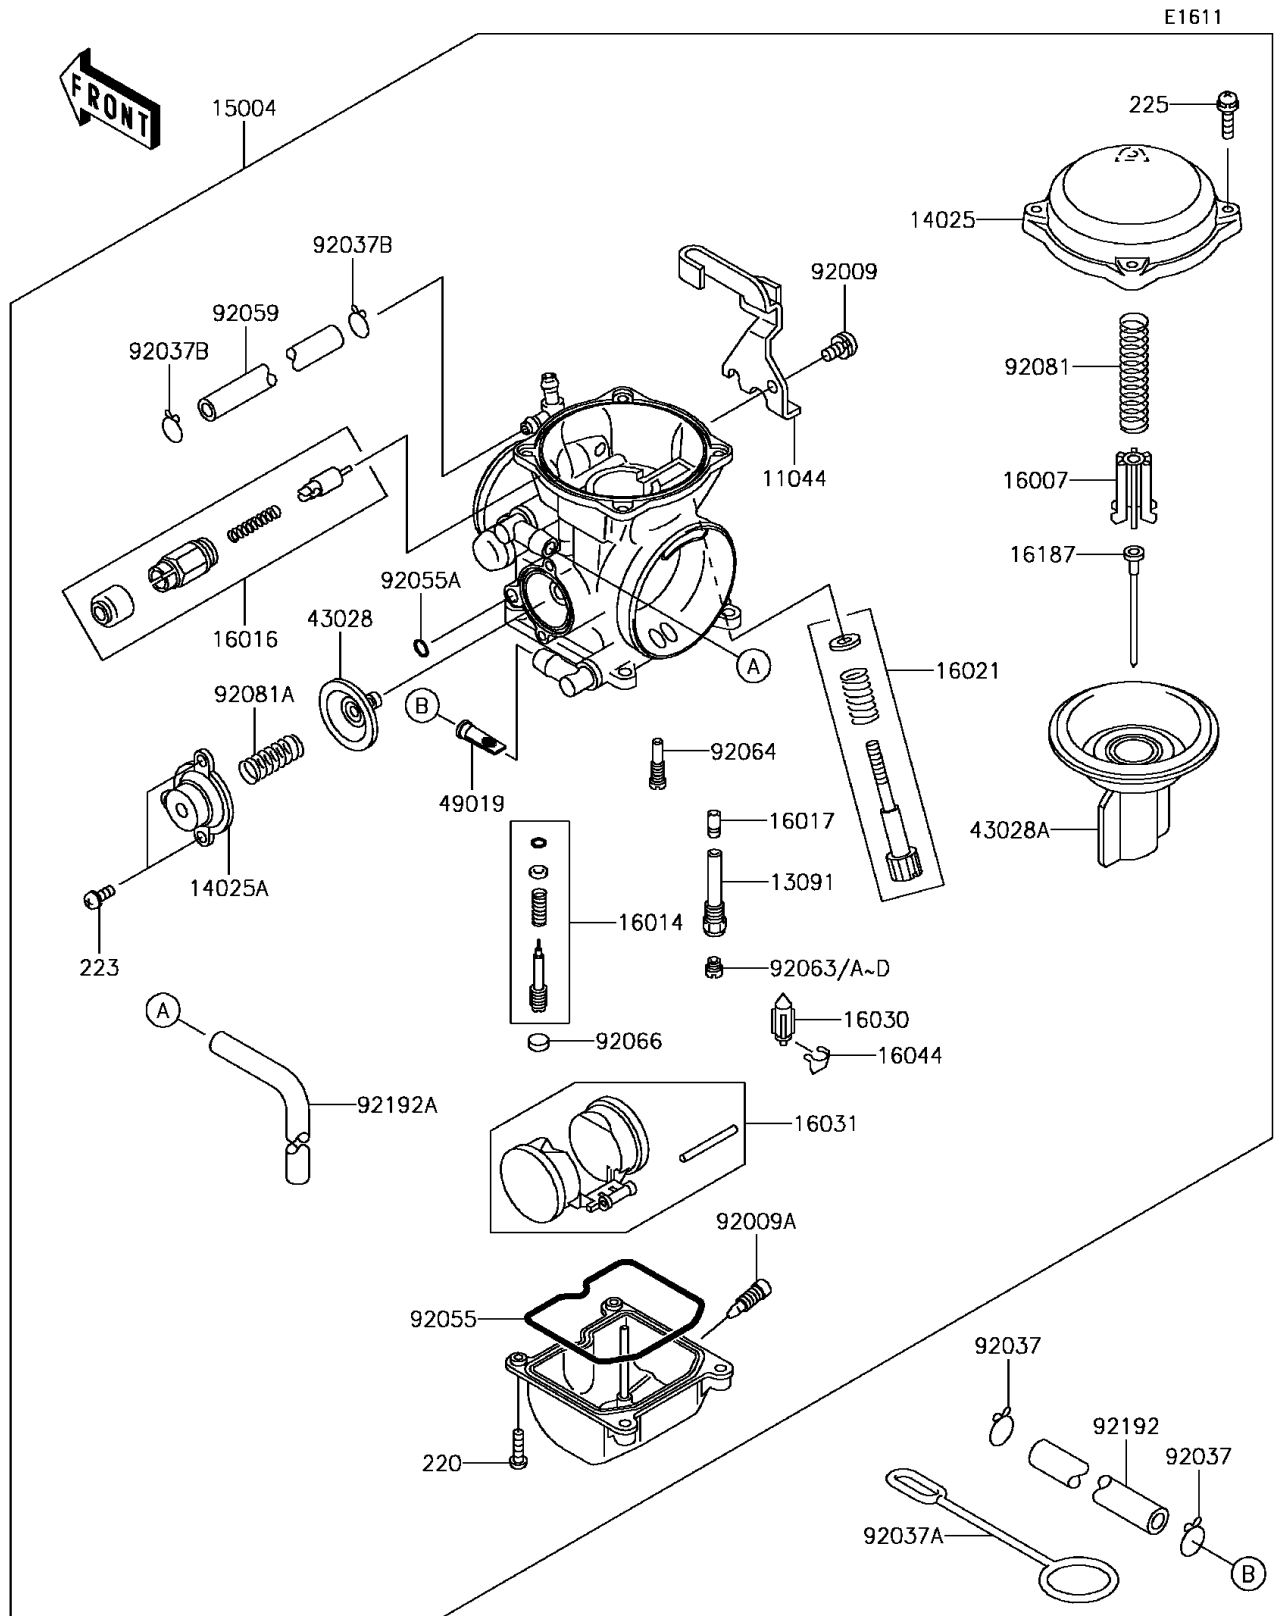

2015 KLR650

PARTS DIAGRAM

Carburetor

2015 KLR650

PARTS LIST

Carburetor

ITEM NAME

PART NUMBER

QUANTITY
