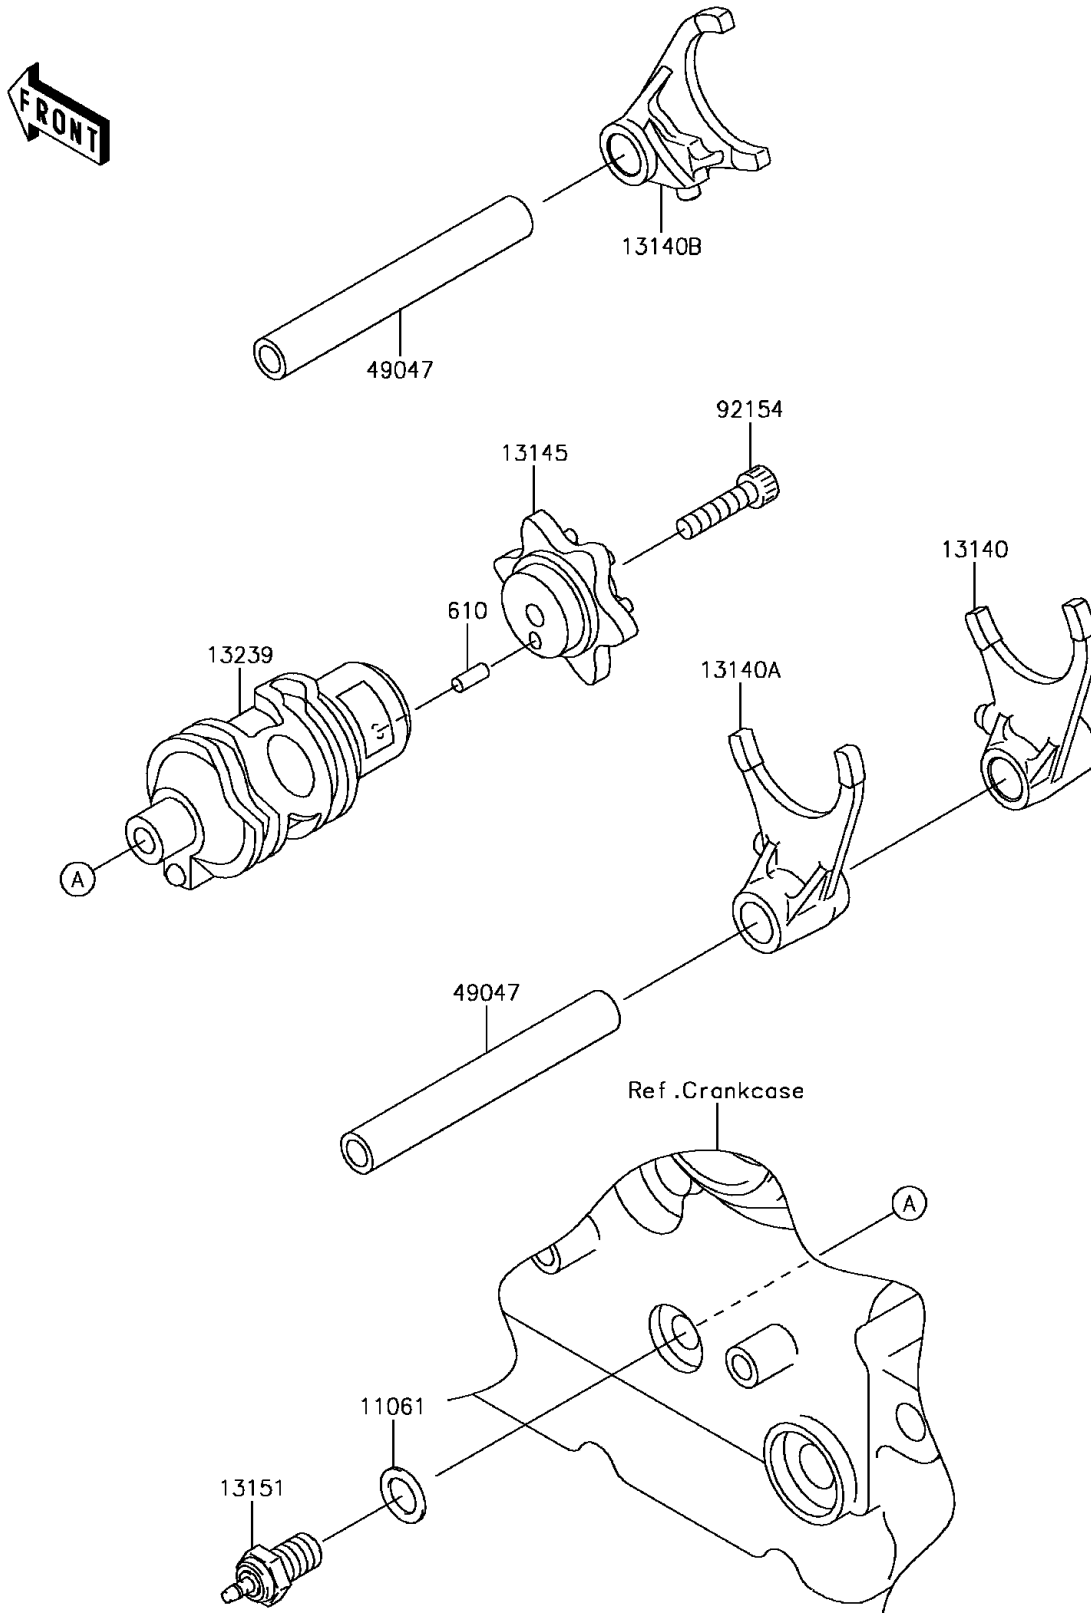

2015 KLR650

PARTS DIAGRAM

Gear Change Drum/Shift Fork(s)

E1362

2015 KLR650

PARTS LIST

Gear Change Drum/Shift Fork(s)

ITEM NAME

PART NUMBER

QUANTITY
