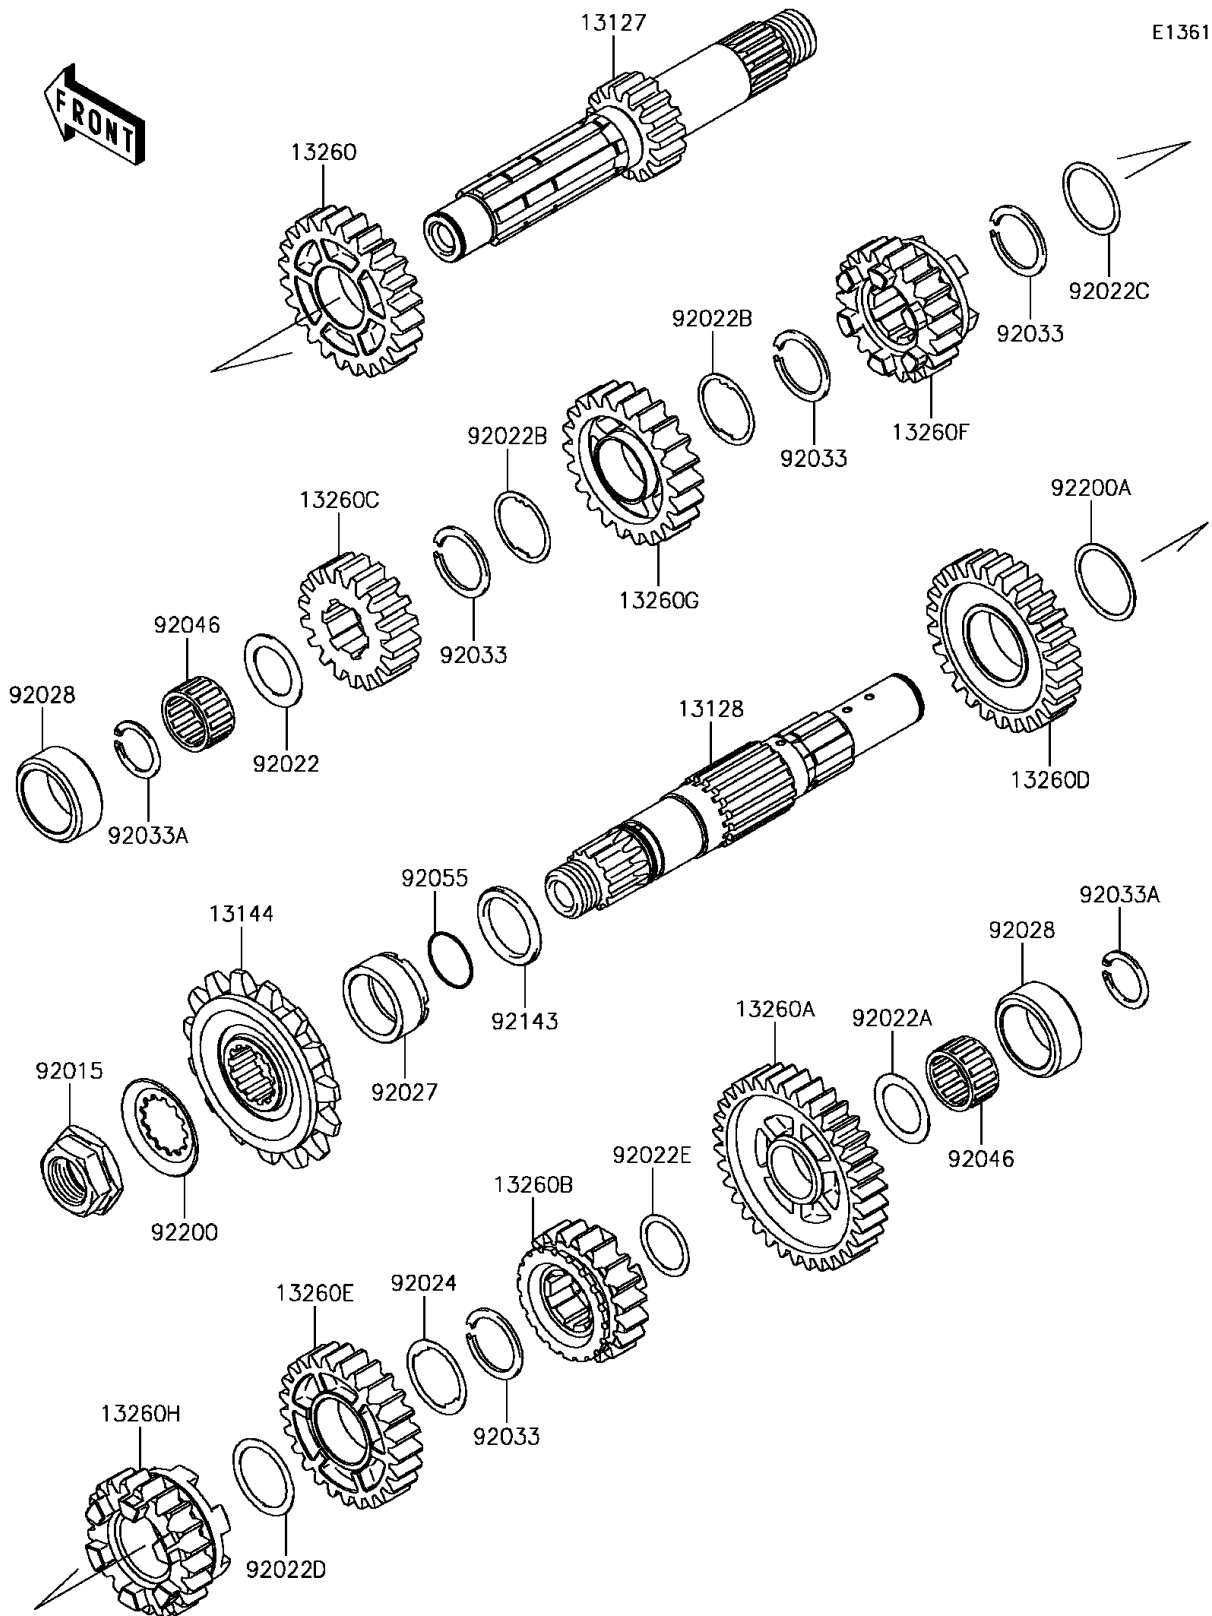

2015 KLR650

PARTS DIAGRAM

Transmission

Kawasaki

Let the Good Times Roll®

2015 KLR650

PARTS LIST

Transmission

ITEM NAME

PART NUMBER

QUANTITY
