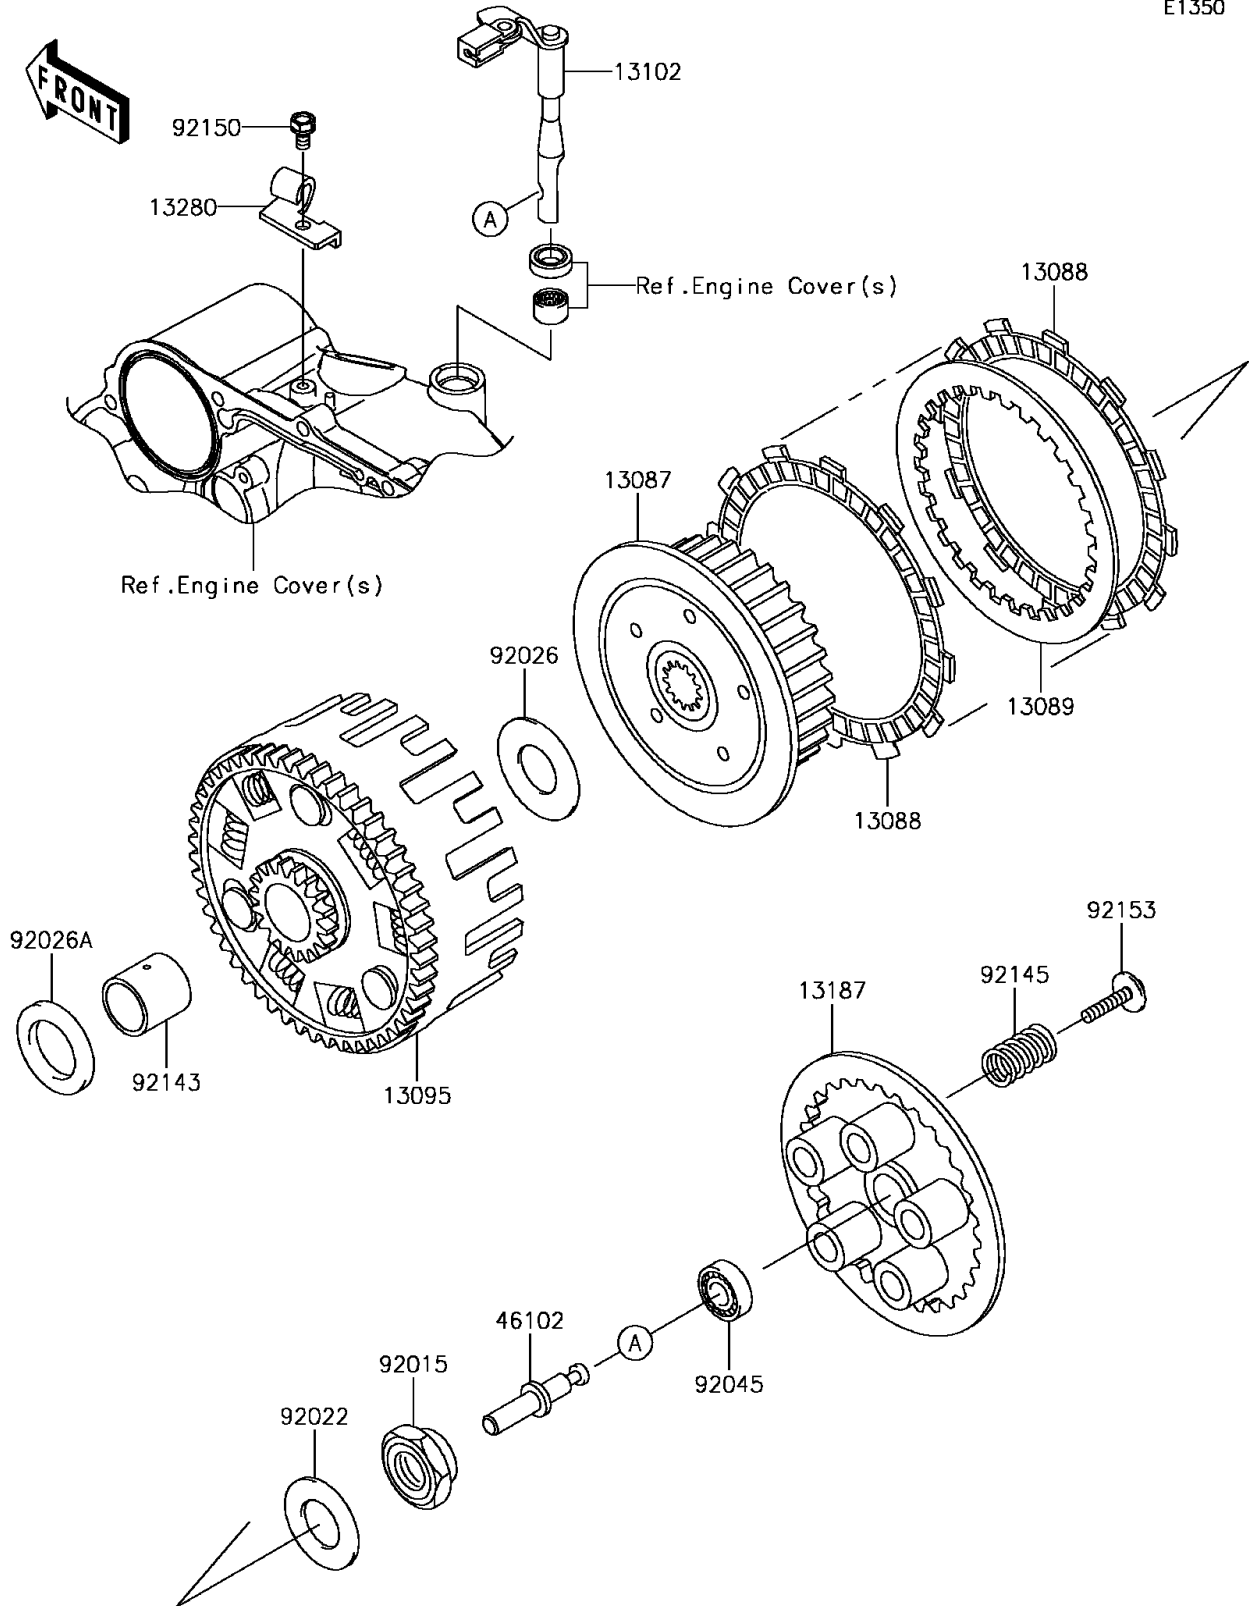

2015 KLR650

PARTS DIAGRAM

Clutch

E1350

2015 KLR650

PARTS LIST

Clutch

Kawasaki

Let the Good Times Roll®

ITEM NAME

PART NUMBER

QUANTITY
