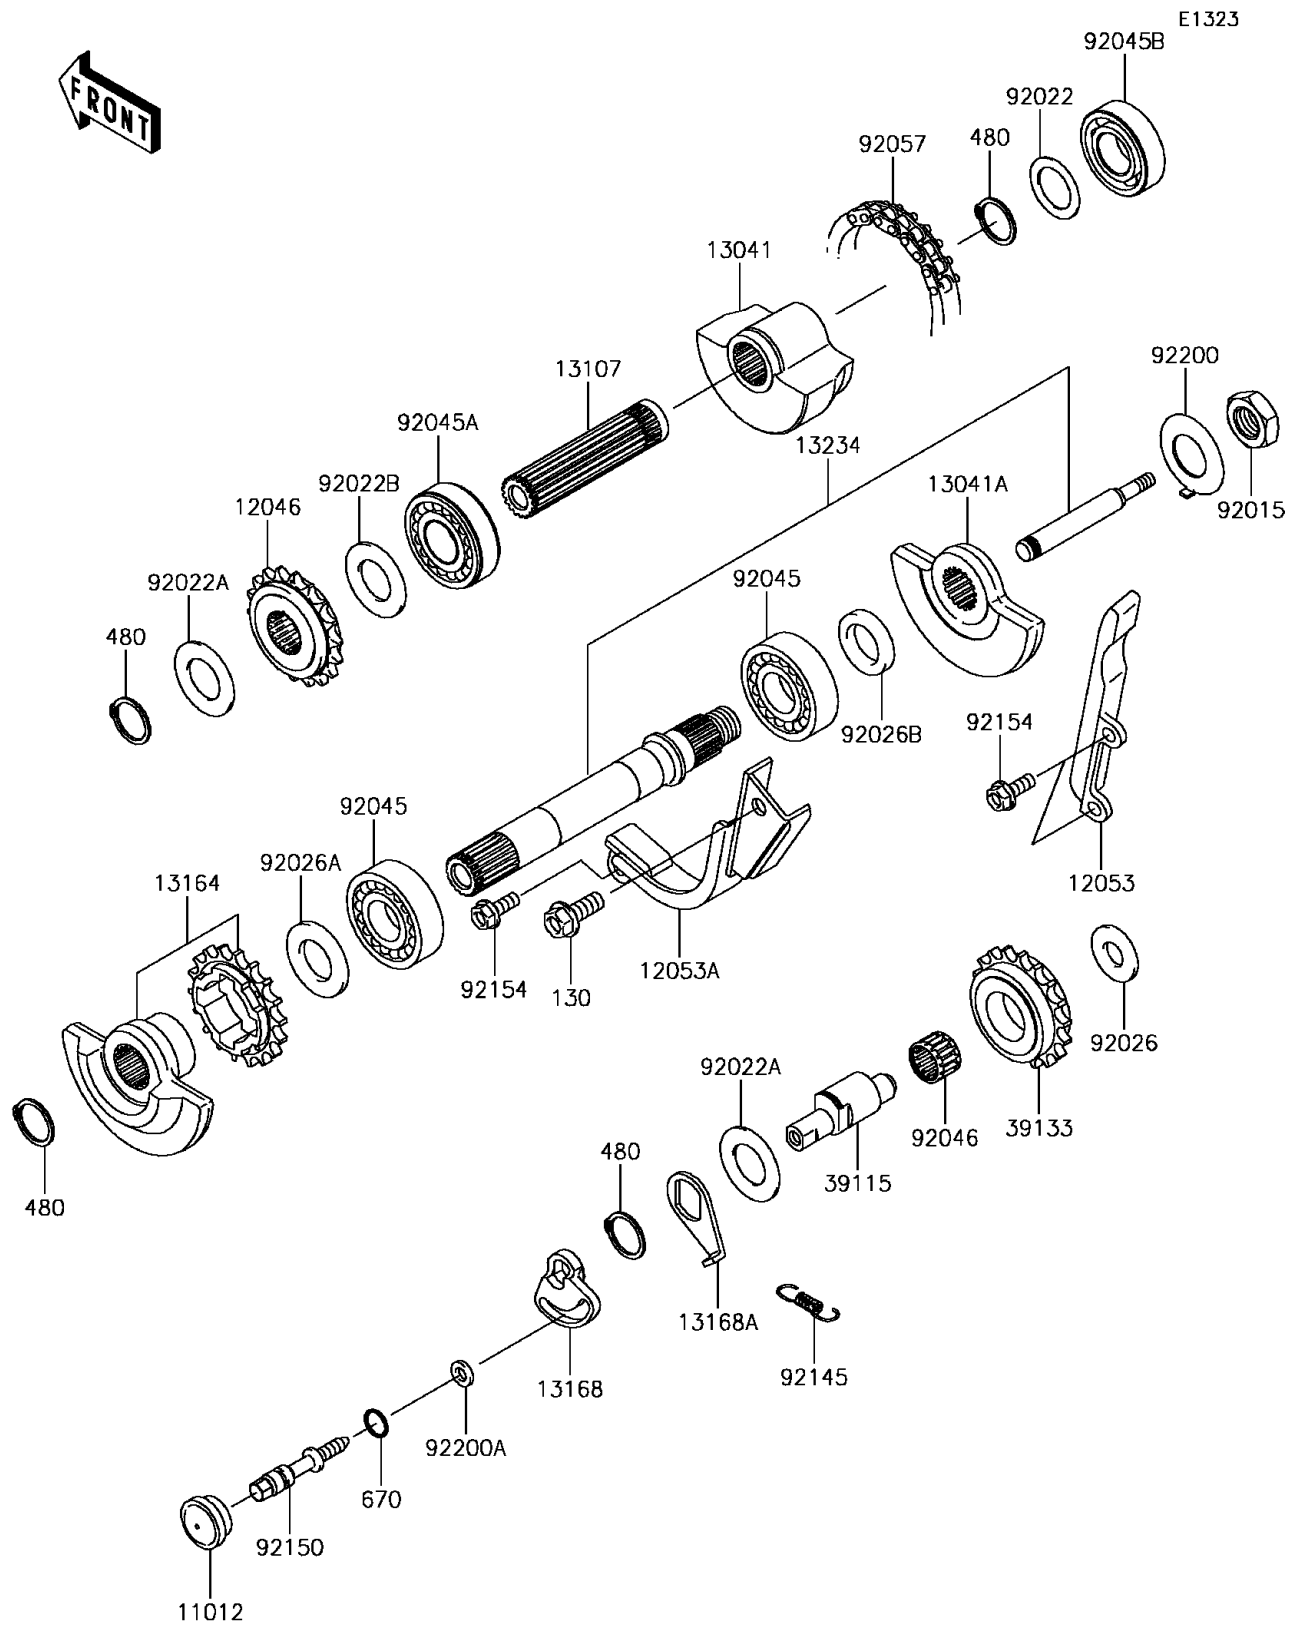

2016 KLR™ 650 CAMO

PARTS DIAGRAM

Balancer

2016 KLR™ 650 CAMO

PARTS LIST

Balancer

ITEM NAME

PART NUMBER

QUANTITY
