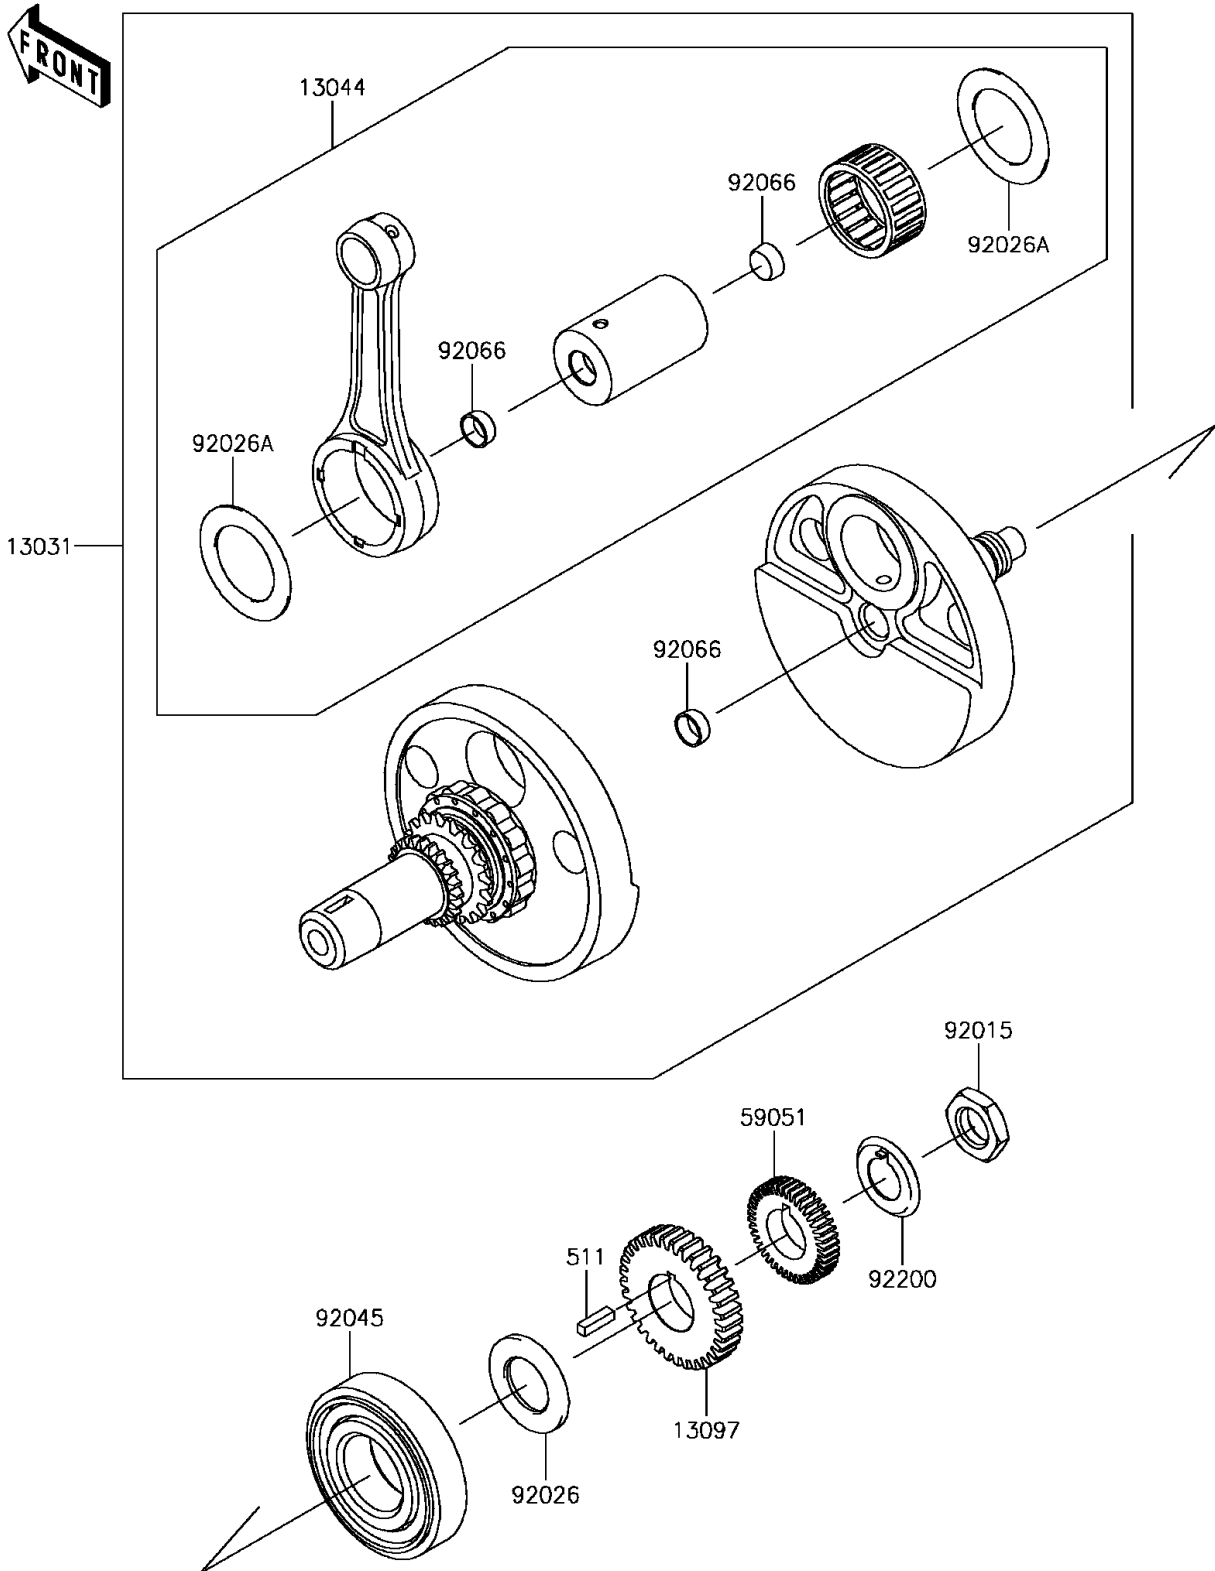

## PARTS DIAGRAM

### Crankshaft

E1321

## PARTS LIST

### Crankshaft

ITEM NAME	PART NUMBER	QUANTITY
KEY-SUNK (Ref # 511)	511A0520	1
CRANKSHAFT-COMP (Ref # 13031)	13031-0144	1
SET-CONNECTING ROD (Ref # 13044)	13044-5073	1
GEAR-PRIMARY SPUR,33T (Ref # 13097)	13097-1333	1
GEAR-SPUR,27T (Ref # 59051)	59051-1145	1
NUT,22MM (Ref # 92015)	92015-1890	1
SPACER (Ref # 92026)	92026-0150	1
SPACER,40X60X1.5 (Ref # 92026A)	92026-0152	2
BEARING-BALL,40X90X23 (Ref # 92045)	92045-0065	1
PLUG (Ref # 92066)	92066-1154	3
WASHER (Ref # 92200)	92200-0557	1