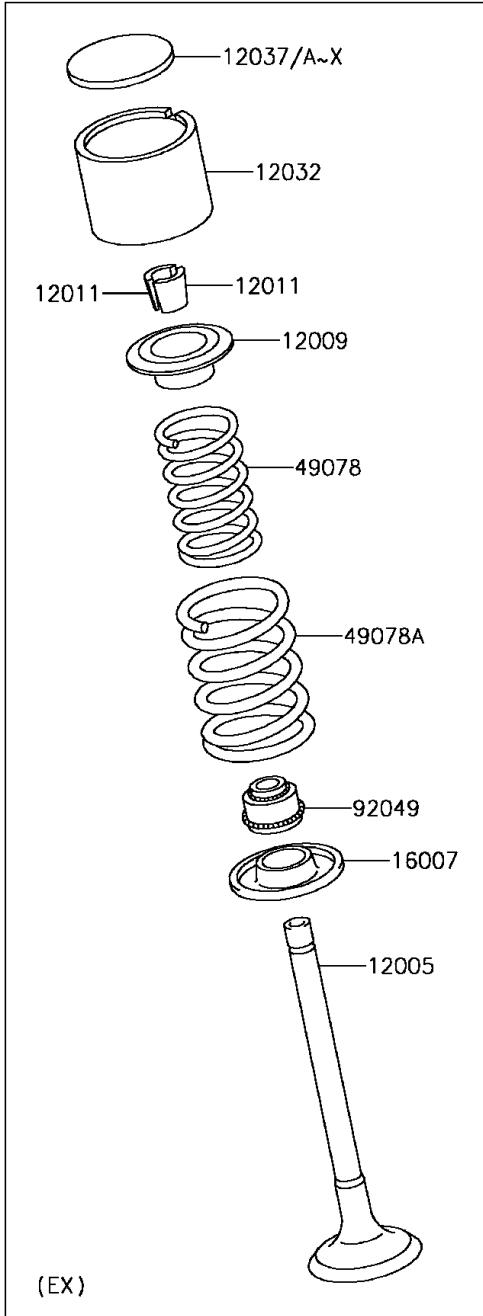

2015 KLR650

PARTS DIAGRAM

Valve(s)

E1210

2015 KLR650

PARTS LIST

Valve(s)

ITEM NAME

PART NUMBER

QUANTITY
