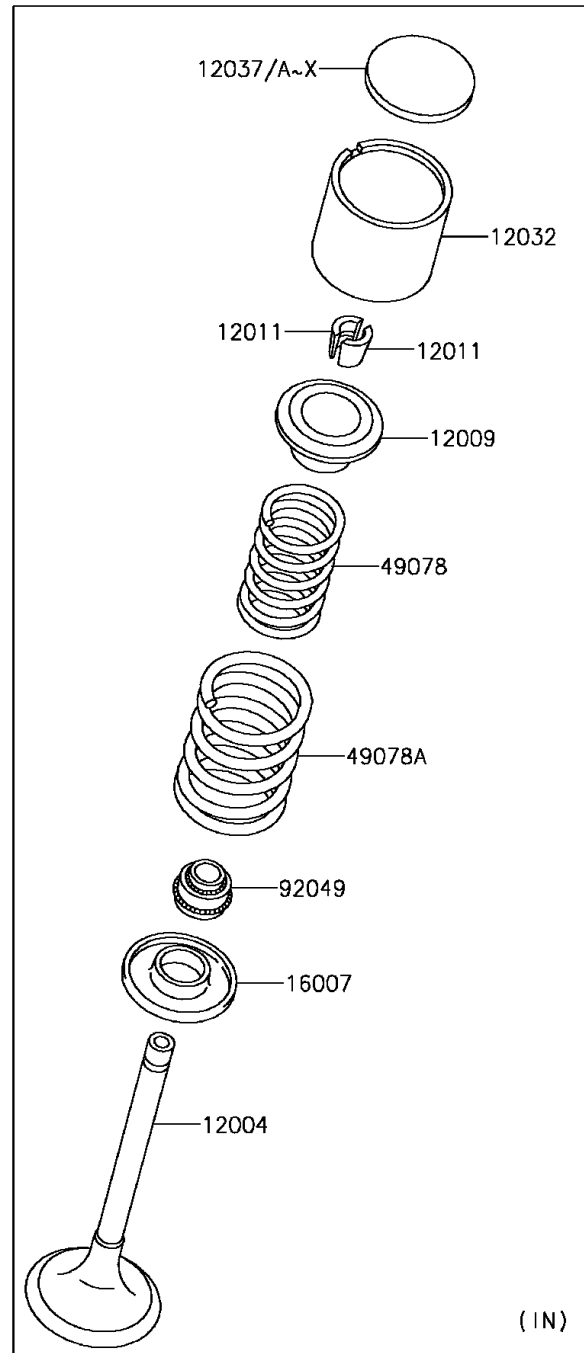

2015 KLR650

PARTS DIAGRAM

Valve(s)

E1210

2015 KLR650

PARTS LIST

Valve(s)

ITEM NAME

PART NUMBER

QUANTITY
