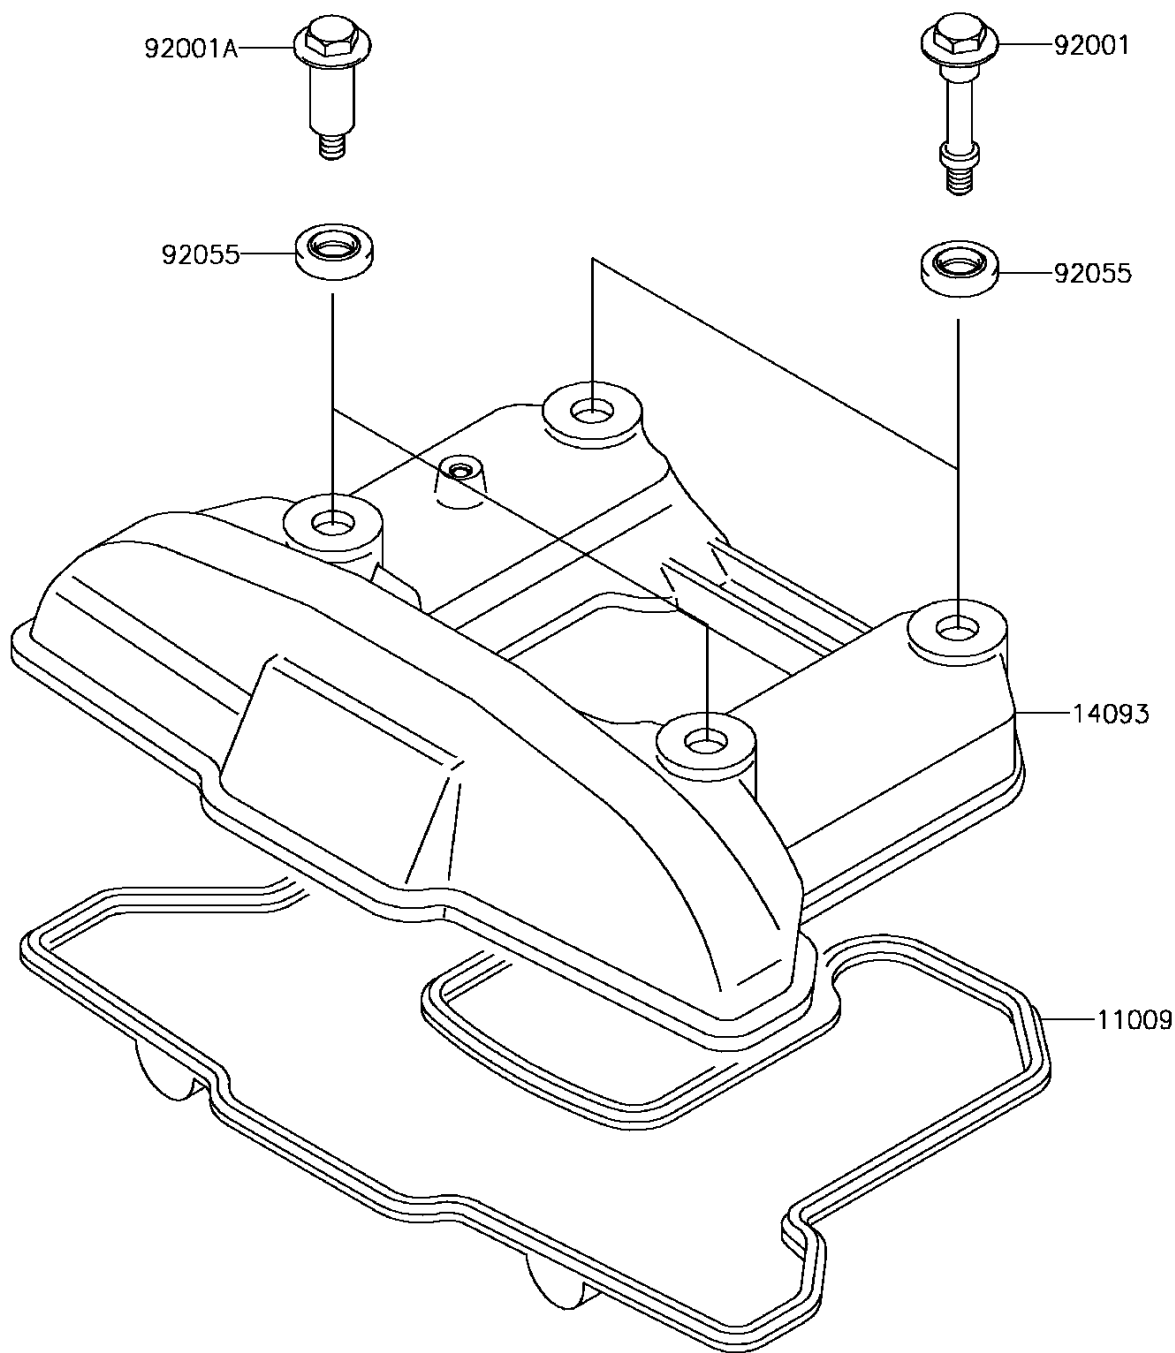

2015 KLR650

PARTS DIAGRAM

Cylinder Head Cover

Kawasaki

Let the Good Times Roll®

E1112

2015 KLR650

PARTS LIST

Cylinder Head Cover

ITEM NAME

PART NUMBER

QUANTITY
