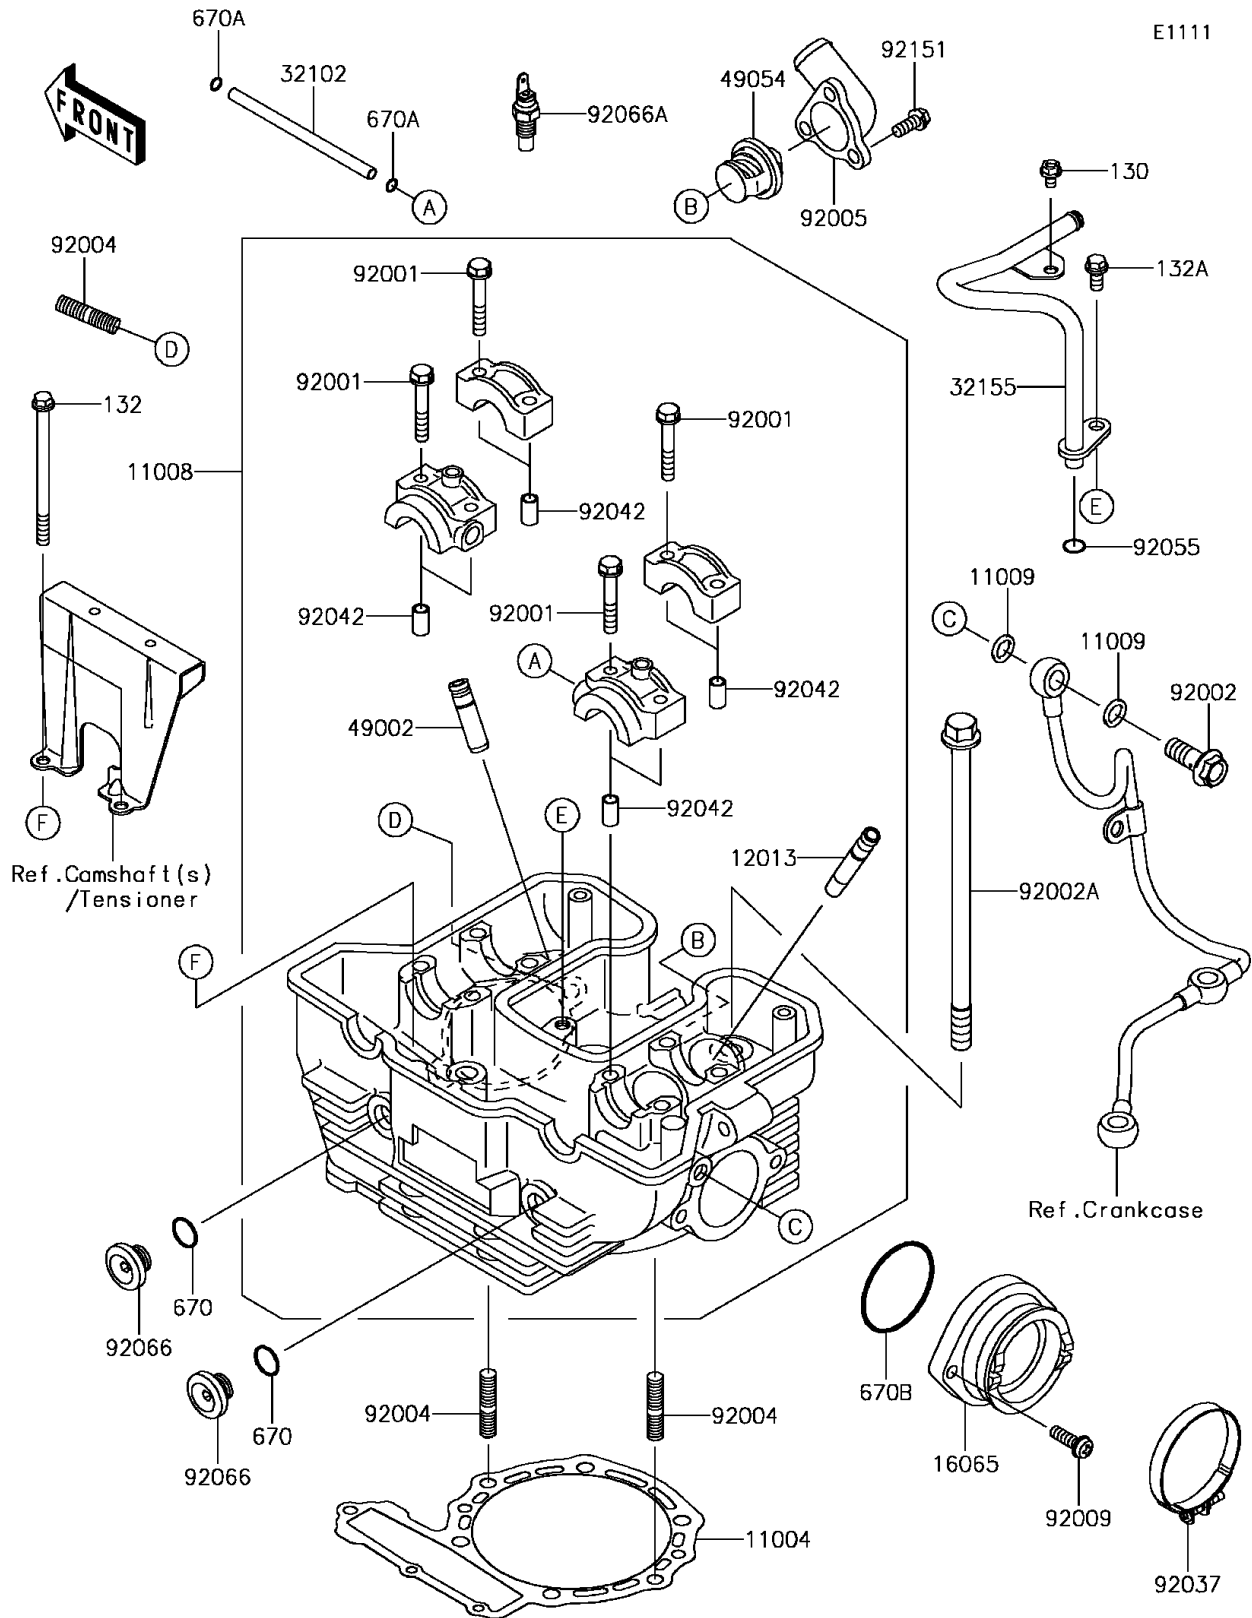

## PARTS DIAGRAM

### Cylinder Head

# 2015 KLR650

## PARTS LIST Cylinder Head

ITEM NAME	PART NUMBER	QUANTITY
-----------	-------------	----------

---