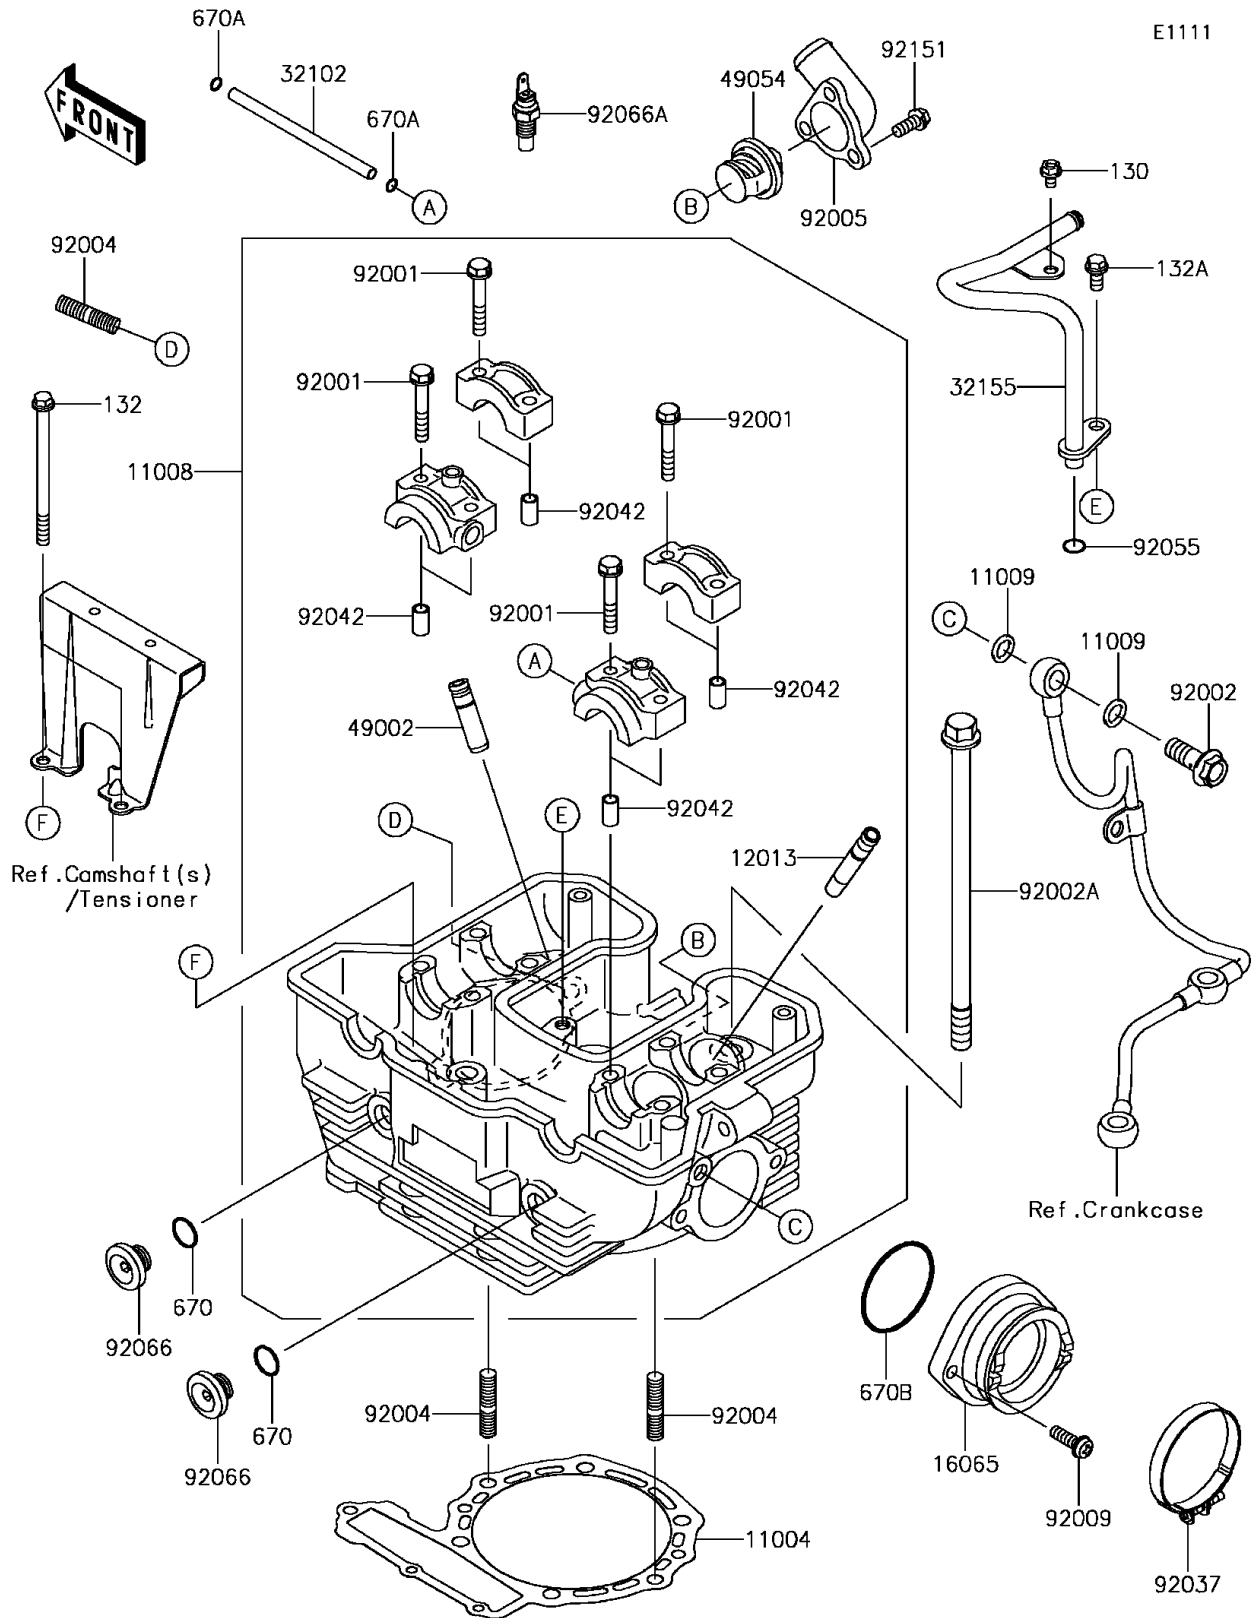

2015 KLR™ 650

PARTS DIAGRAM

Cylinder Head

2015 KLR™ 650

PARTS LIST

Cylinder Head

Kawasaki

Let the Good Times Roll®

ITEM NAME

PART NUMBER

QUANTITY
