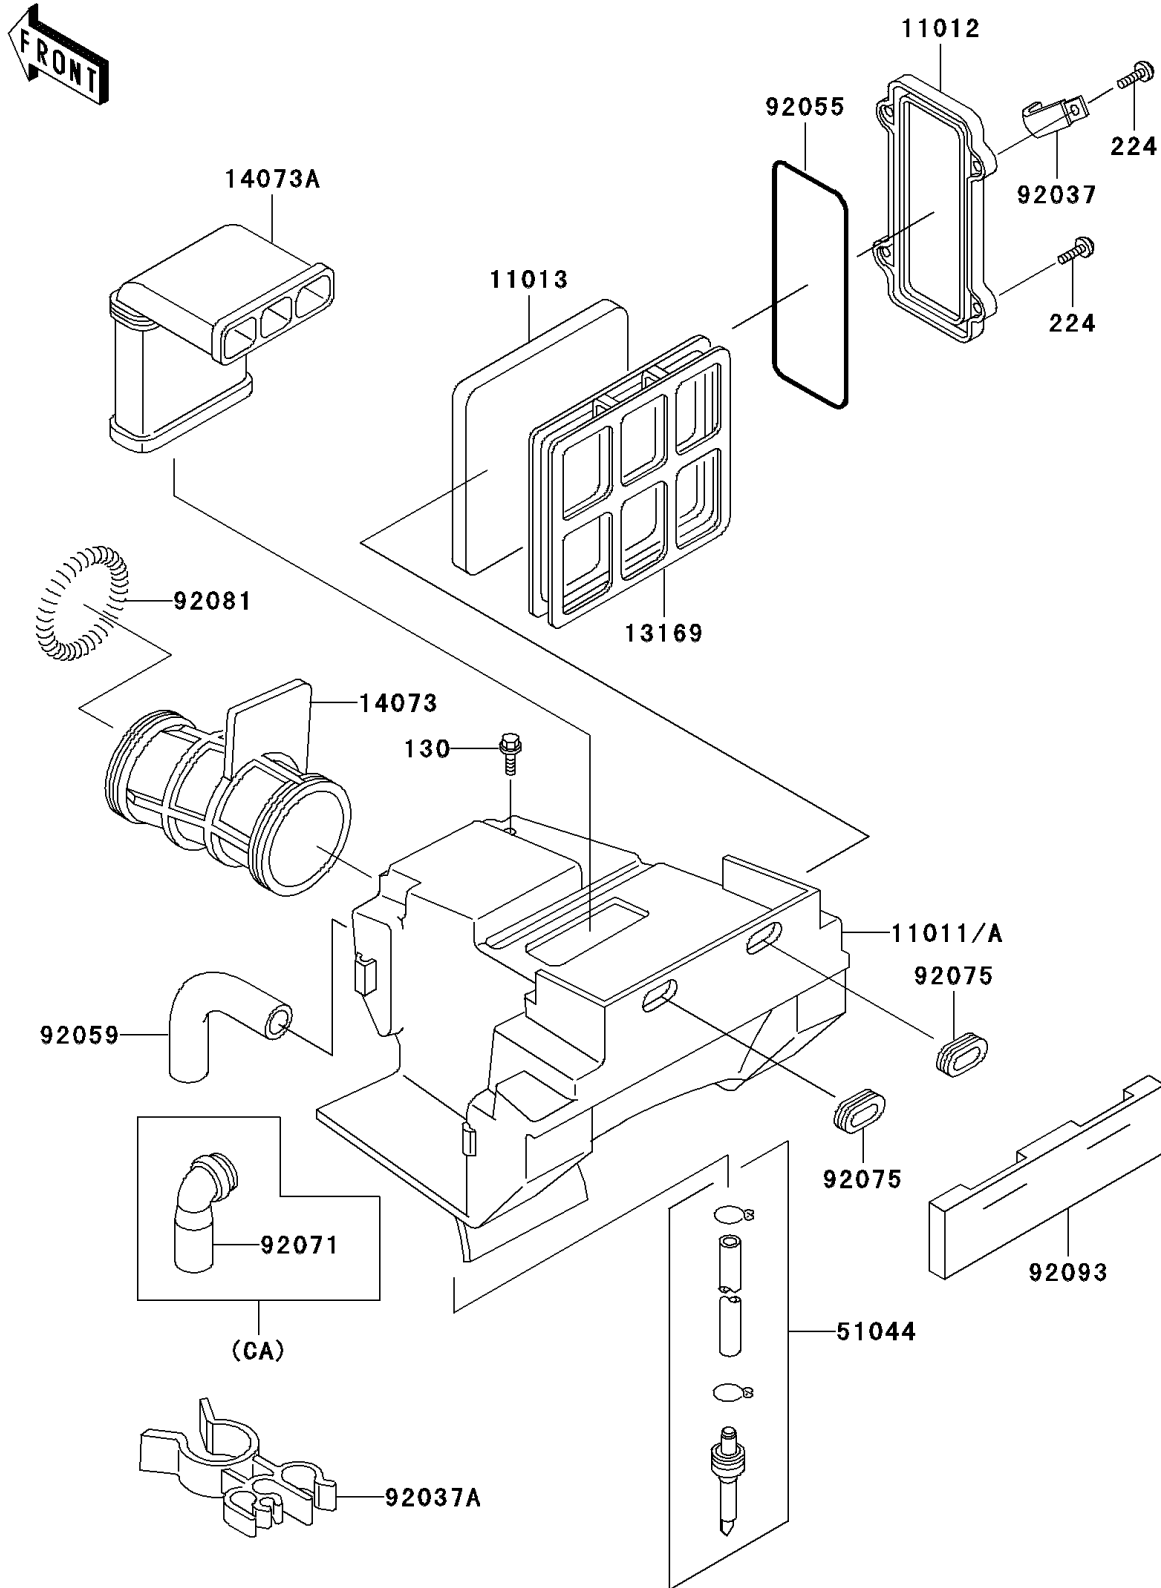

2000 KLR250

PARTS DIAGRAM

Air Cleaner

E1130

2000 KLR250

PARTS LIST

Air Cleaner

Kawasaki

Let the Good Times Roll®

ITEM NAME

PART NUMBER

QUANTITY
