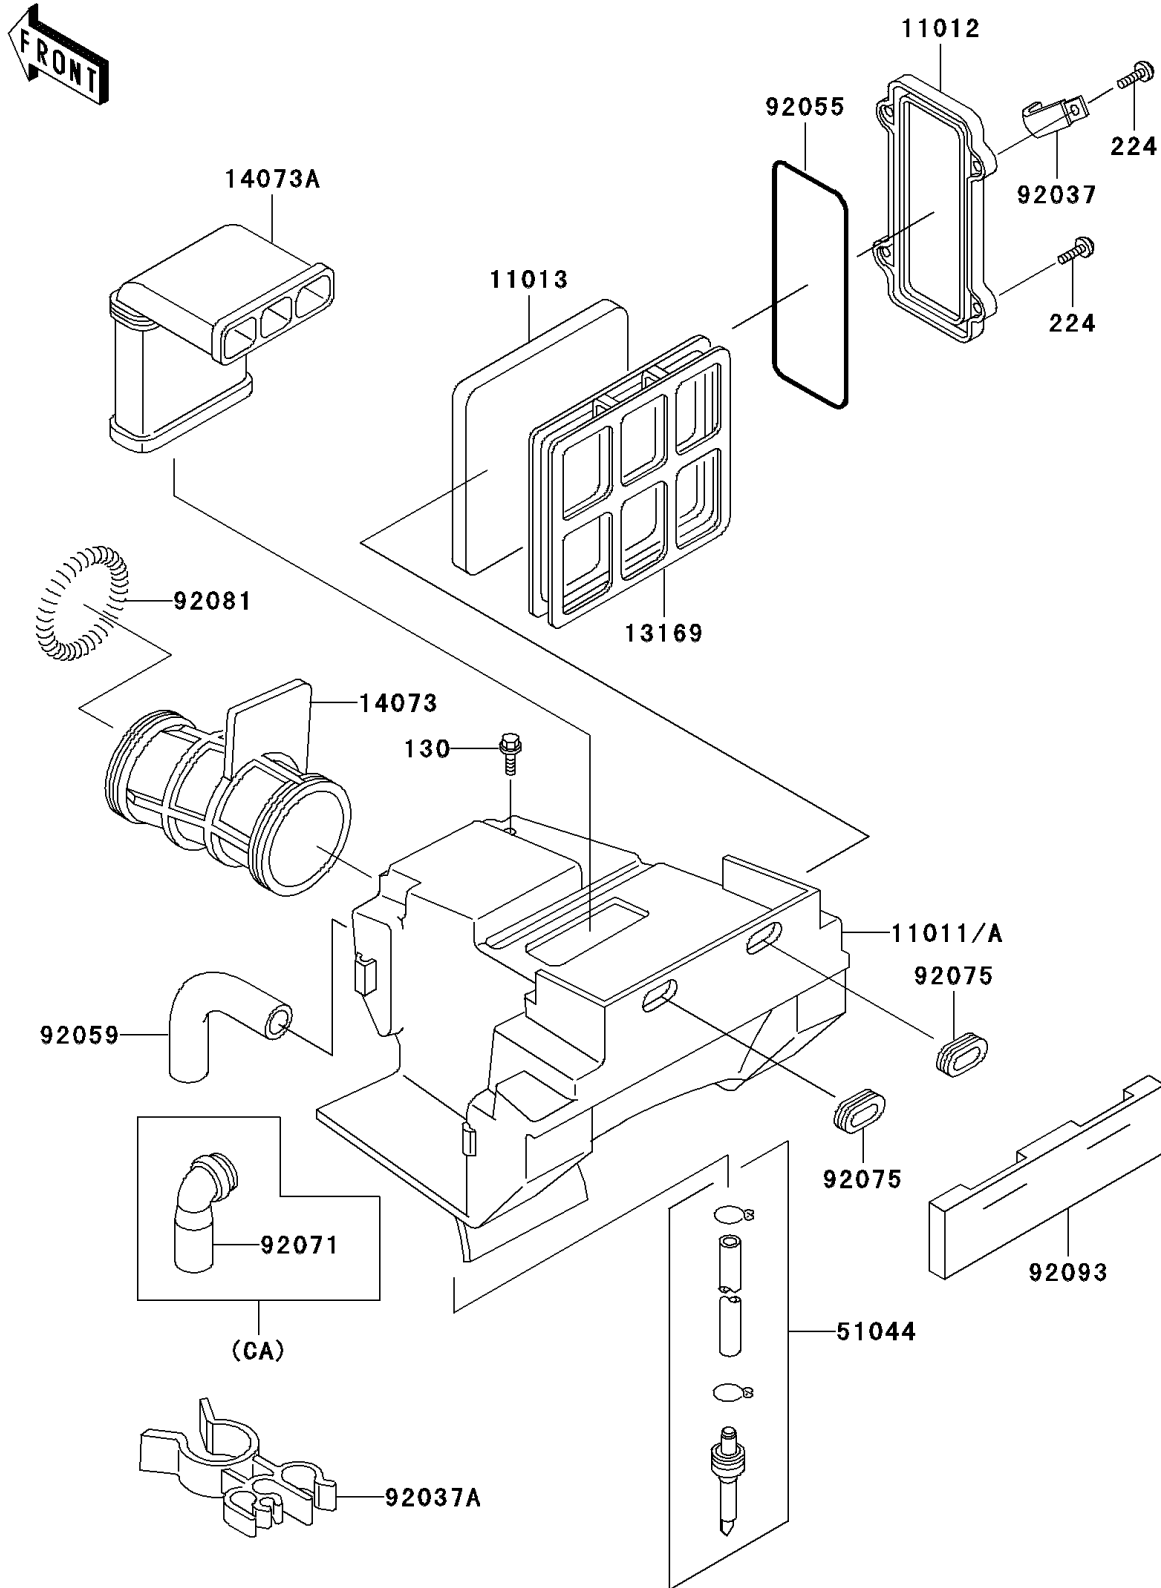

1998 KLR250

PARTS DIAGRAM

Air Cleaner

E1130

1998 KLR250

PARTS LIST

Air Cleaner

ITEM NAME

PART NUMBER

QUANTITY
