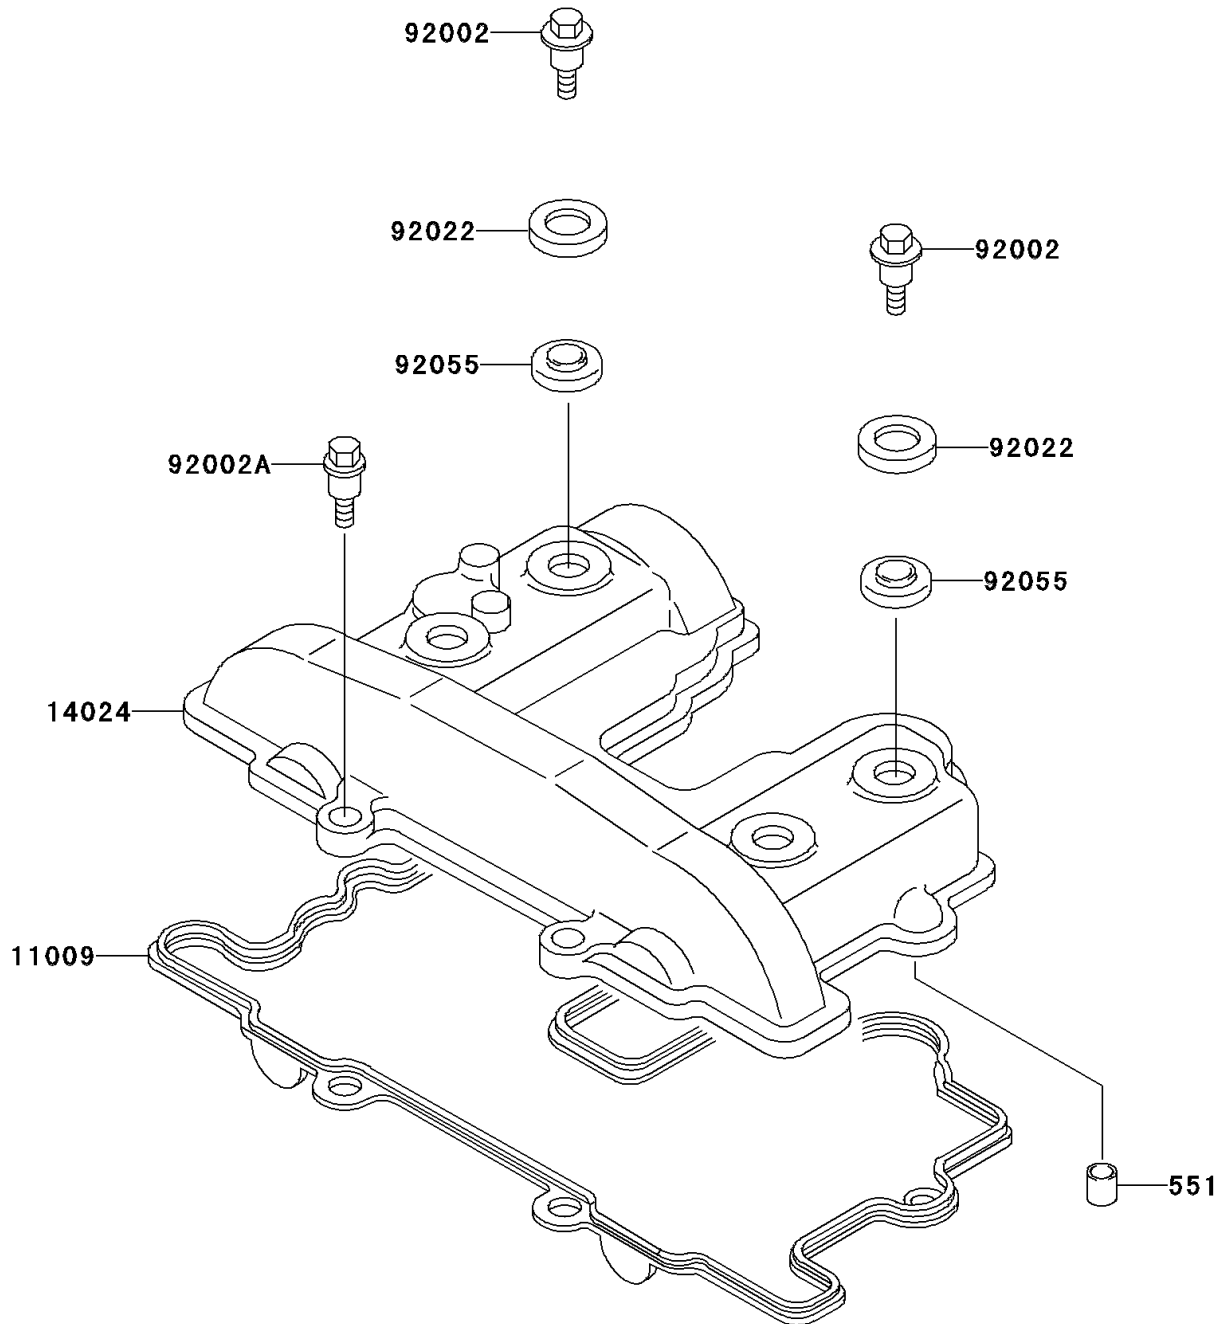

2000 KLR250

PARTS DIAGRAM

Cylinder Head Cover

E1112

2000 KLR250

PARTS LIST

Cylinder Head Cover

Kawasaki

Let the Good Times Roll®

ITEM NAME

PART NUMBER

QUANTITY
