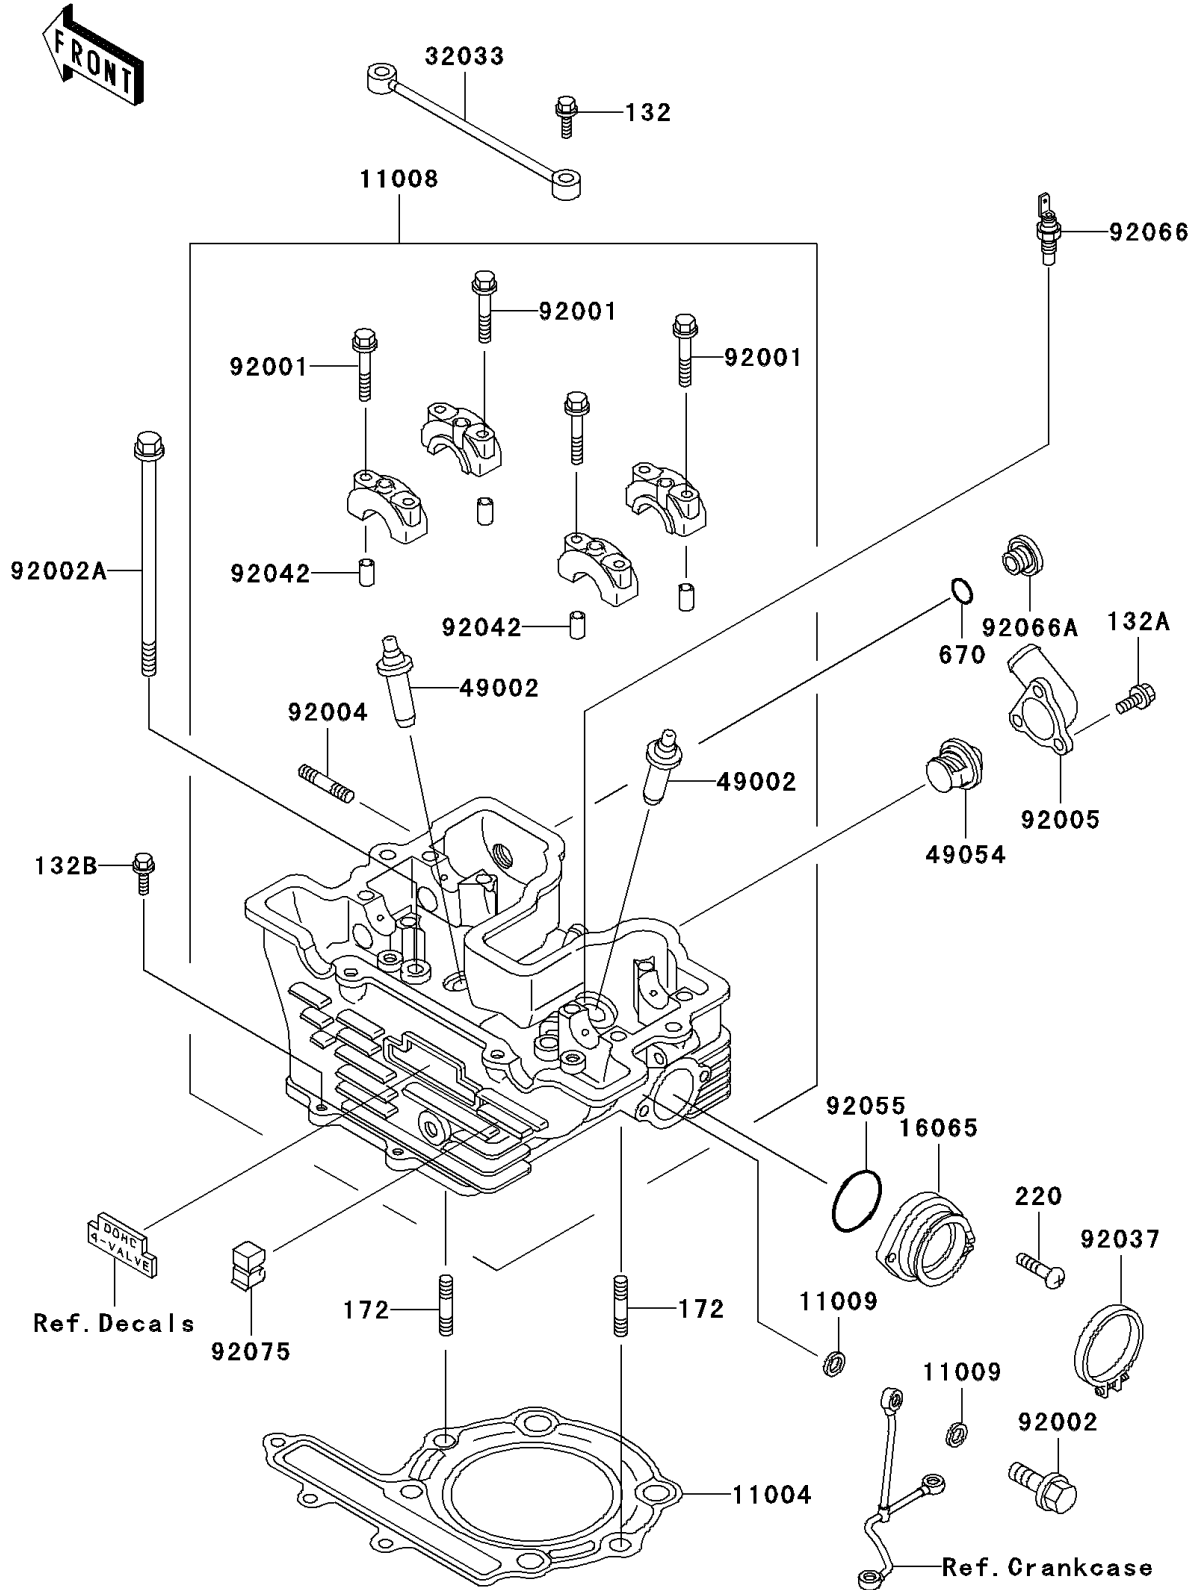

# 1998 KLR250

## PARTS DIAGRAM

### Cylinder Head

E1111

## PARTS LIST Cylinder Head

ITEM NAME	PART NUMBER	QUANTITY
-----------	-------------	----------

---