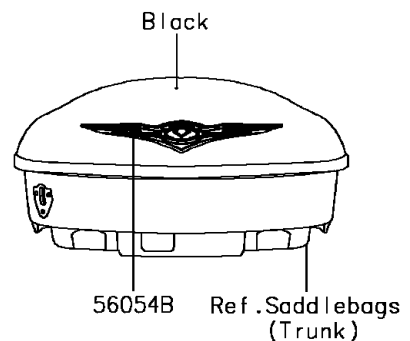

2016 VULCAN® 1700 VOYAGER® ABS

PARTS DIAGRAM

Decals(Black/Silver)(BGF)

F2861E

2016 VULCAN® 1700 VOYAGER® ABS

Kawasaki
Let the Good Times Roll®

PARTS LIST

Decals(Black/Silver)(BGF)

ITEM NAME

PART NUMBER

QUANTITY
