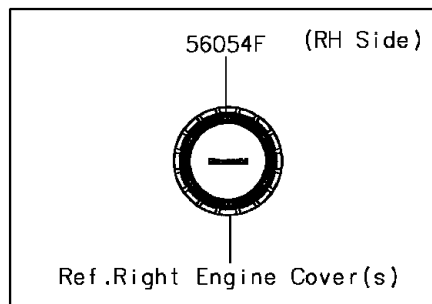

2016 VULCAN® 1700 VOYAGER® ABS

PARTS DIAGRAM

Decals(Black/Silver)(BGF)

F2861E

2016 VULCAN® 1700 VOYAGER® ABS

Kawasaki
Let the Good Times Roll®

PARTS LIST

Decals(Black/Silver)(BGF)