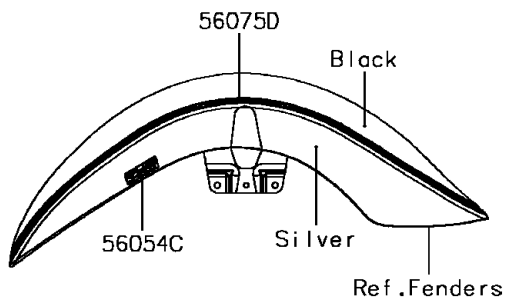

2016 VULCAN® 1700 VOYAGER® ABS

PARTS DIAGRAM

Decals(Black/Silver)(BGF)

F2861E

2016 VULCAN® 1700 VOYAGER® ABS

Kawasaki
Let the Good Times Roll®

PARTS LIST

Decals(Black/Silver)(BGF)

ITEM NAME

PART NUMBER

QUANTITY
