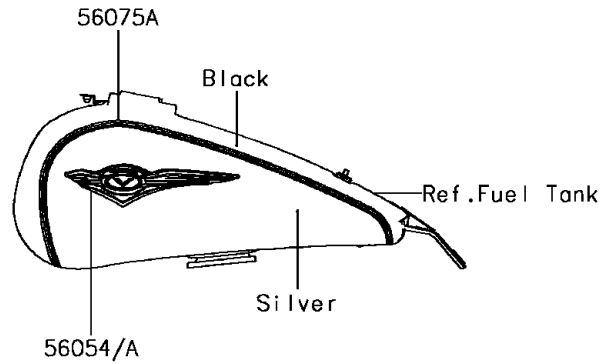

2016 VULCAN® 1700 VOYAGER® ABS

PARTS DIAGRAM

Decals(Black/Silver)(BGF)

F2861E

2016 VULCAN® 1700 VOYAGER® ABS

Kawasaki
Let the Good Times Roll®

PARTS LIST

Decals(Black/Silver)(BGF)

ITEM NAME

PART NUMBER

QUANTITY
