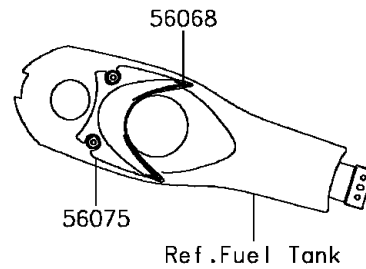

2016 VULCAN® 1700 VOYAGER® ABS

PARTS DIAGRAM

Decals(Black/Silver)(BGF)

F2861E

2016 VULCAN® 1700 VOYAGER® ABS

Kawasaki
Let the Good Times Roll®

PARTS LIST

Decals(Black/Silver)(BGF)

ITEM NAME

PART NUMBER

QUANTITY
