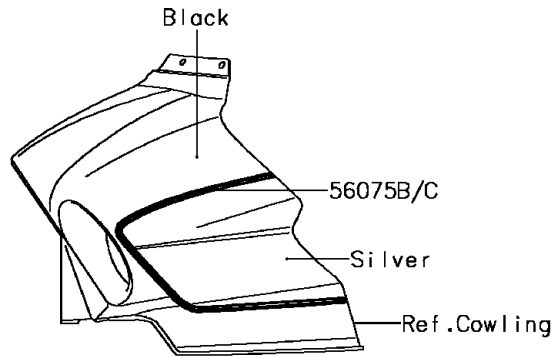

2016 VULCAN® 1700 VOYAGER® ABS

PARTS DIAGRAM

Decals(Black/Silver)(BGF)

F2861E

2016 VULCAN® 1700 VOYAGER® ABS

Kawasaki
Let the Good Times Roll®

PARTS LIST

Decals(Black/Silver)(BGF)

ITEM NAME

PART NUMBER

QUANTITY
