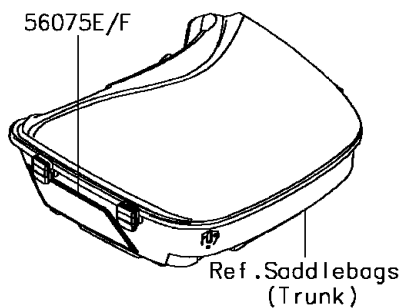

2016 VULCAN® 1700 VOYAGER® ABS

PARTS DIAGRAM

Decals(Black/Silver)(BGF)

F2861E

2016 VULCAN® 1700 VOYAGER® ABS

Kawasaki
Let the Good Times Roll®

PARTS LIST

Decals(Black/Silver)(BGF)

ITEM NAME

PART NUMBER

QUANTITY
