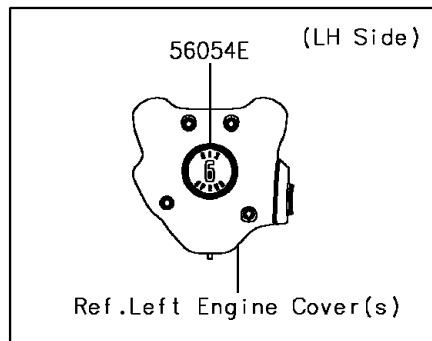

2016 VULCAN® 1700 VOYAGER® ABS

PARTS DIAGRAM

Decals(Black/Silver)(BGF)

F2861E

2016 VULCAN® 1700 VOYAGER® ABS

Kawasaki
Let the Good Times Roll®

PARTS LIST

Decals(Black/Silver)(BGF)

ITEM NAME

PART NUMBER

QUANTITY
