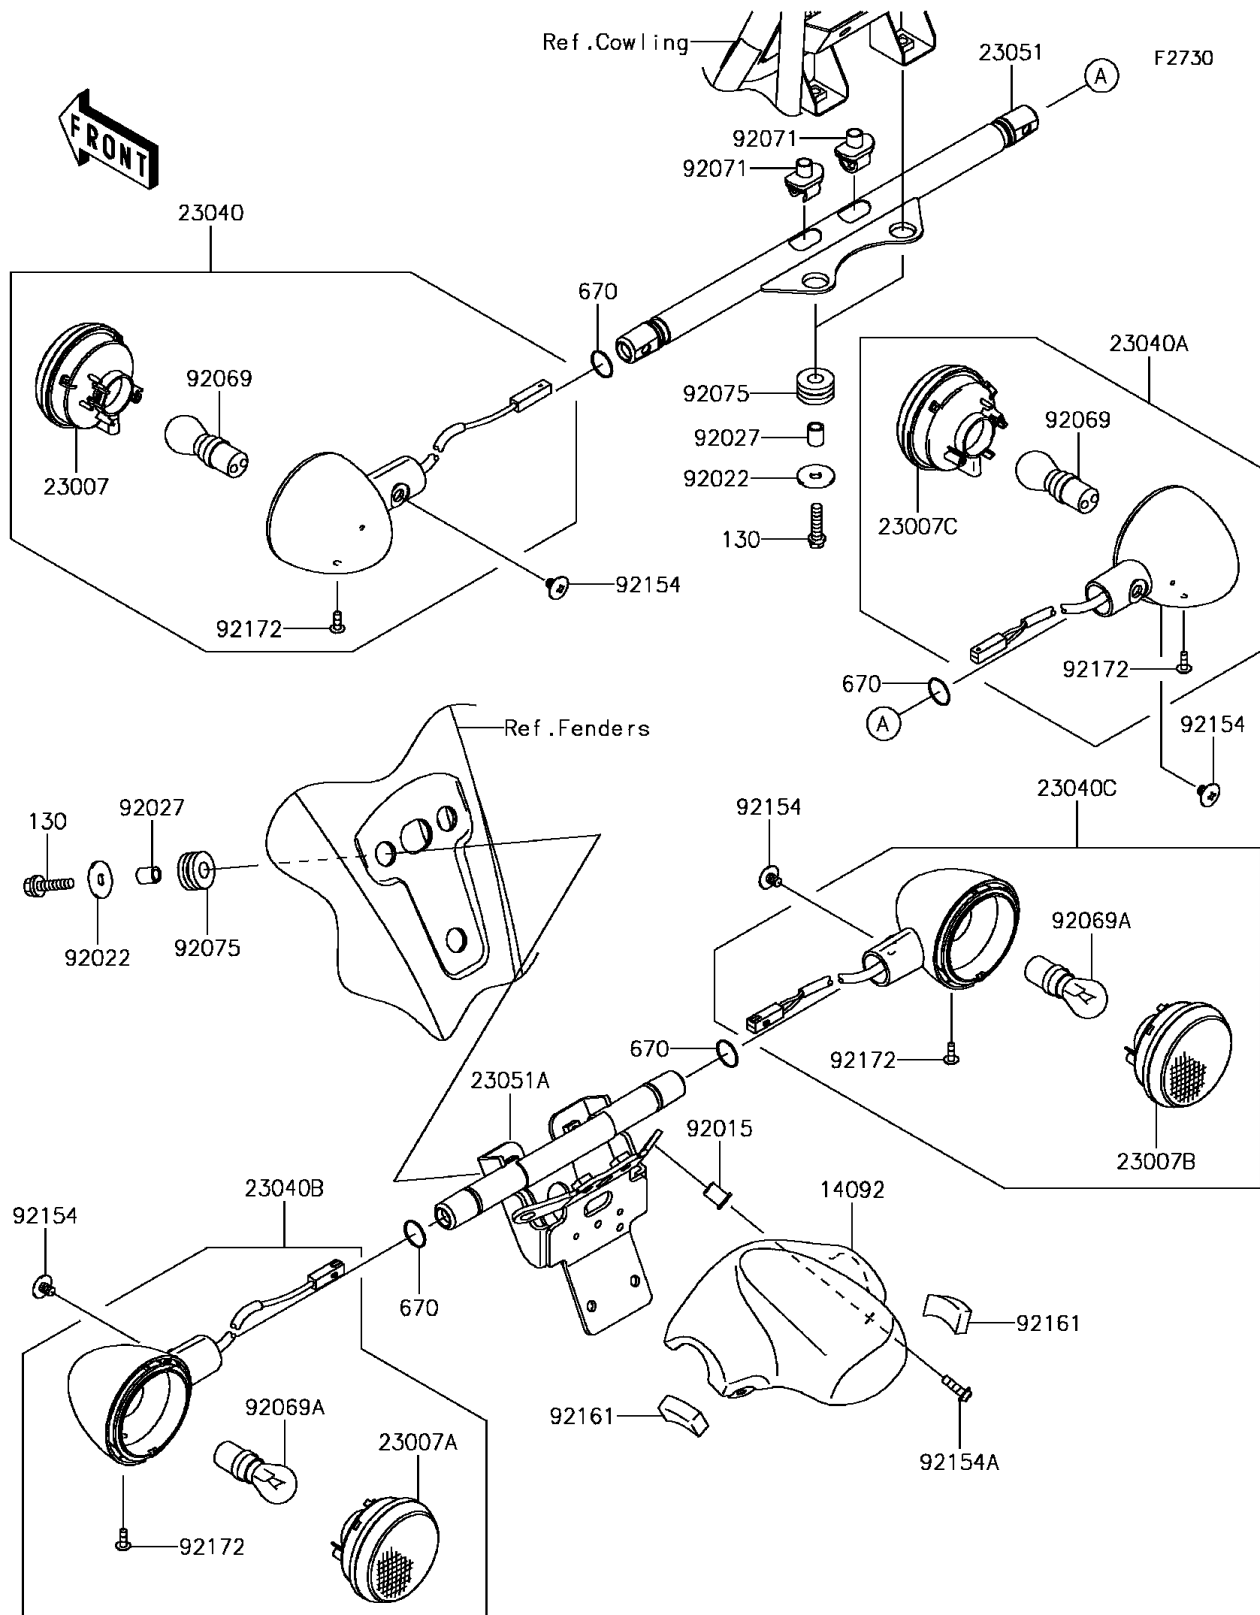

2016 VULCAN® 1700 VOYAGER® ABS

Kawasaki
Let the Good Times Roll®

PARTS DIAGRAM

Turn Signals

2016 VULCAN® 1700 VOYAGER® ABS

Kawasaki
Let the Good Times Roll®

PARTS LIST

Turn Signals

ITEM NAME	PART NUMBER	QUANTITY
-----------	-------------	----------
