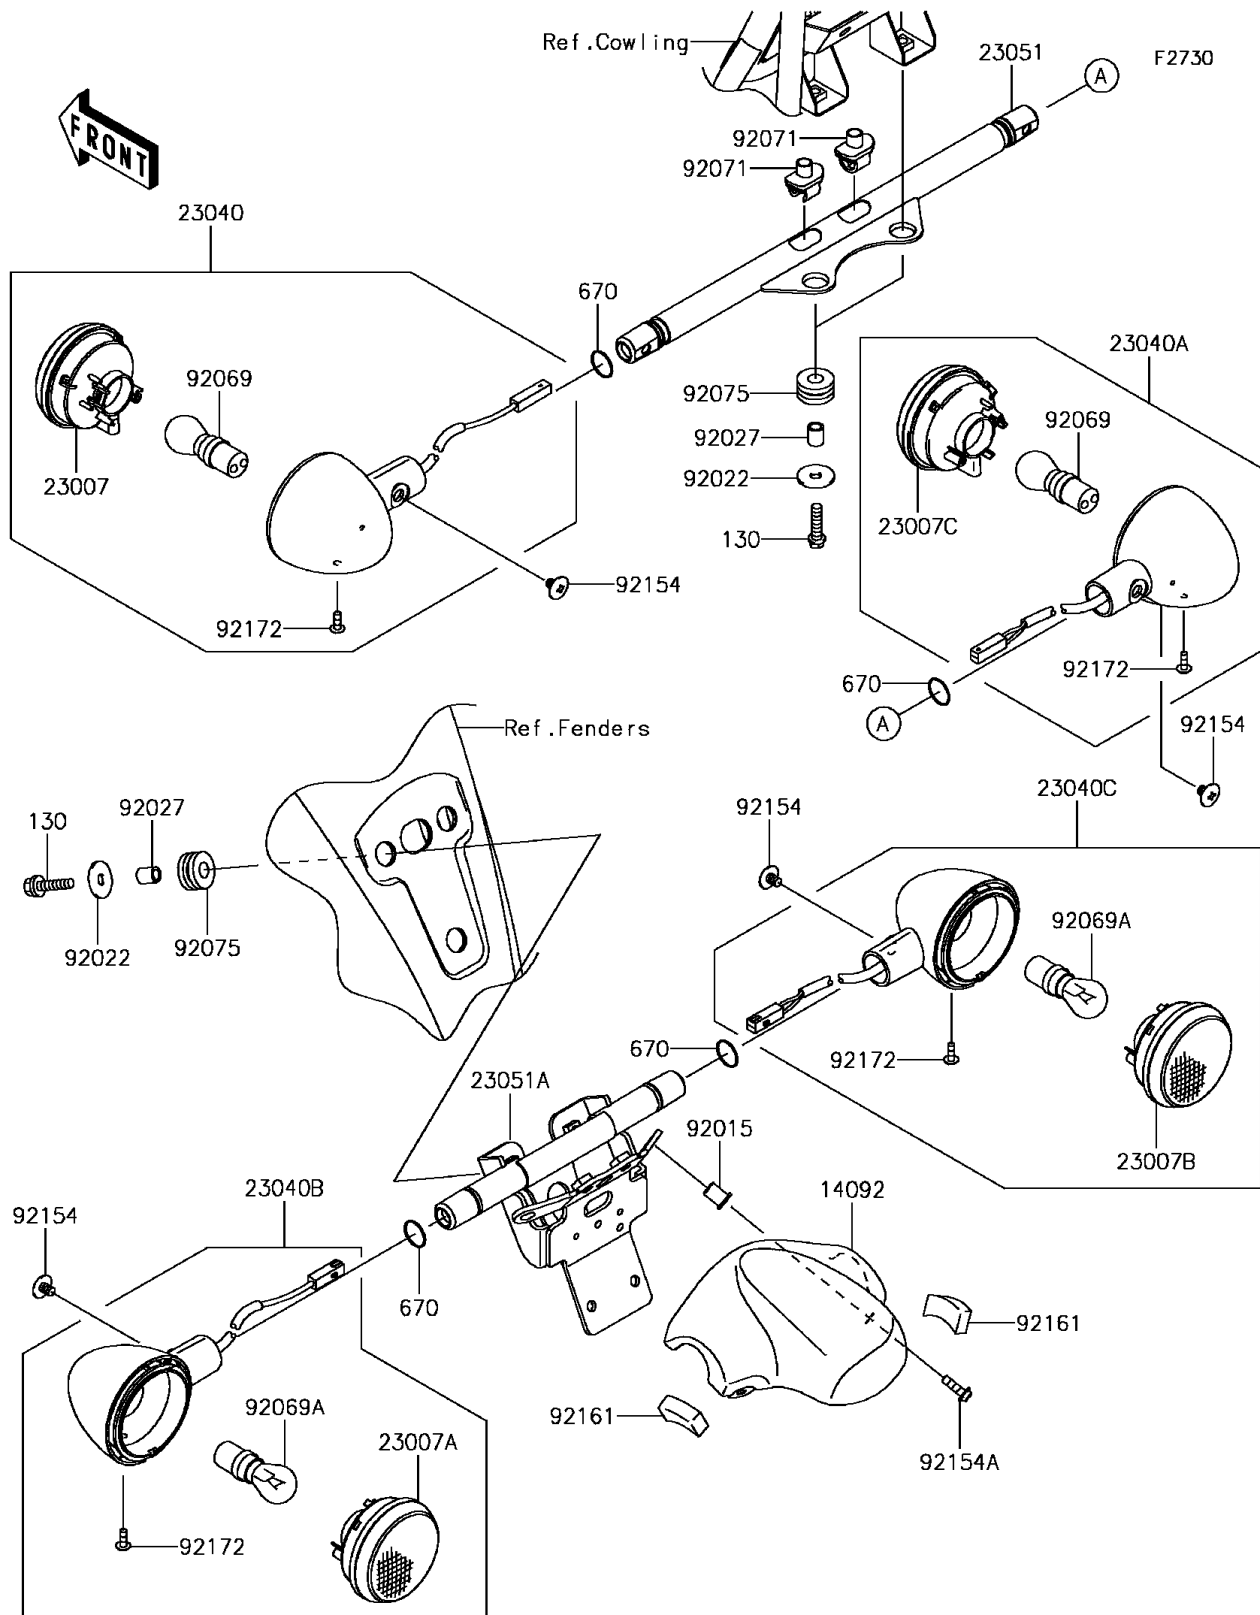

2015 Vulcan 1700 Voyager ABS

PARTS DIAGRAM

Turn Signals

2015 Vulcan 1700 Voyager ABS

PARTS LIST

Turn Signals

ITEM NAME

PART NUMBER

QUANTITY
