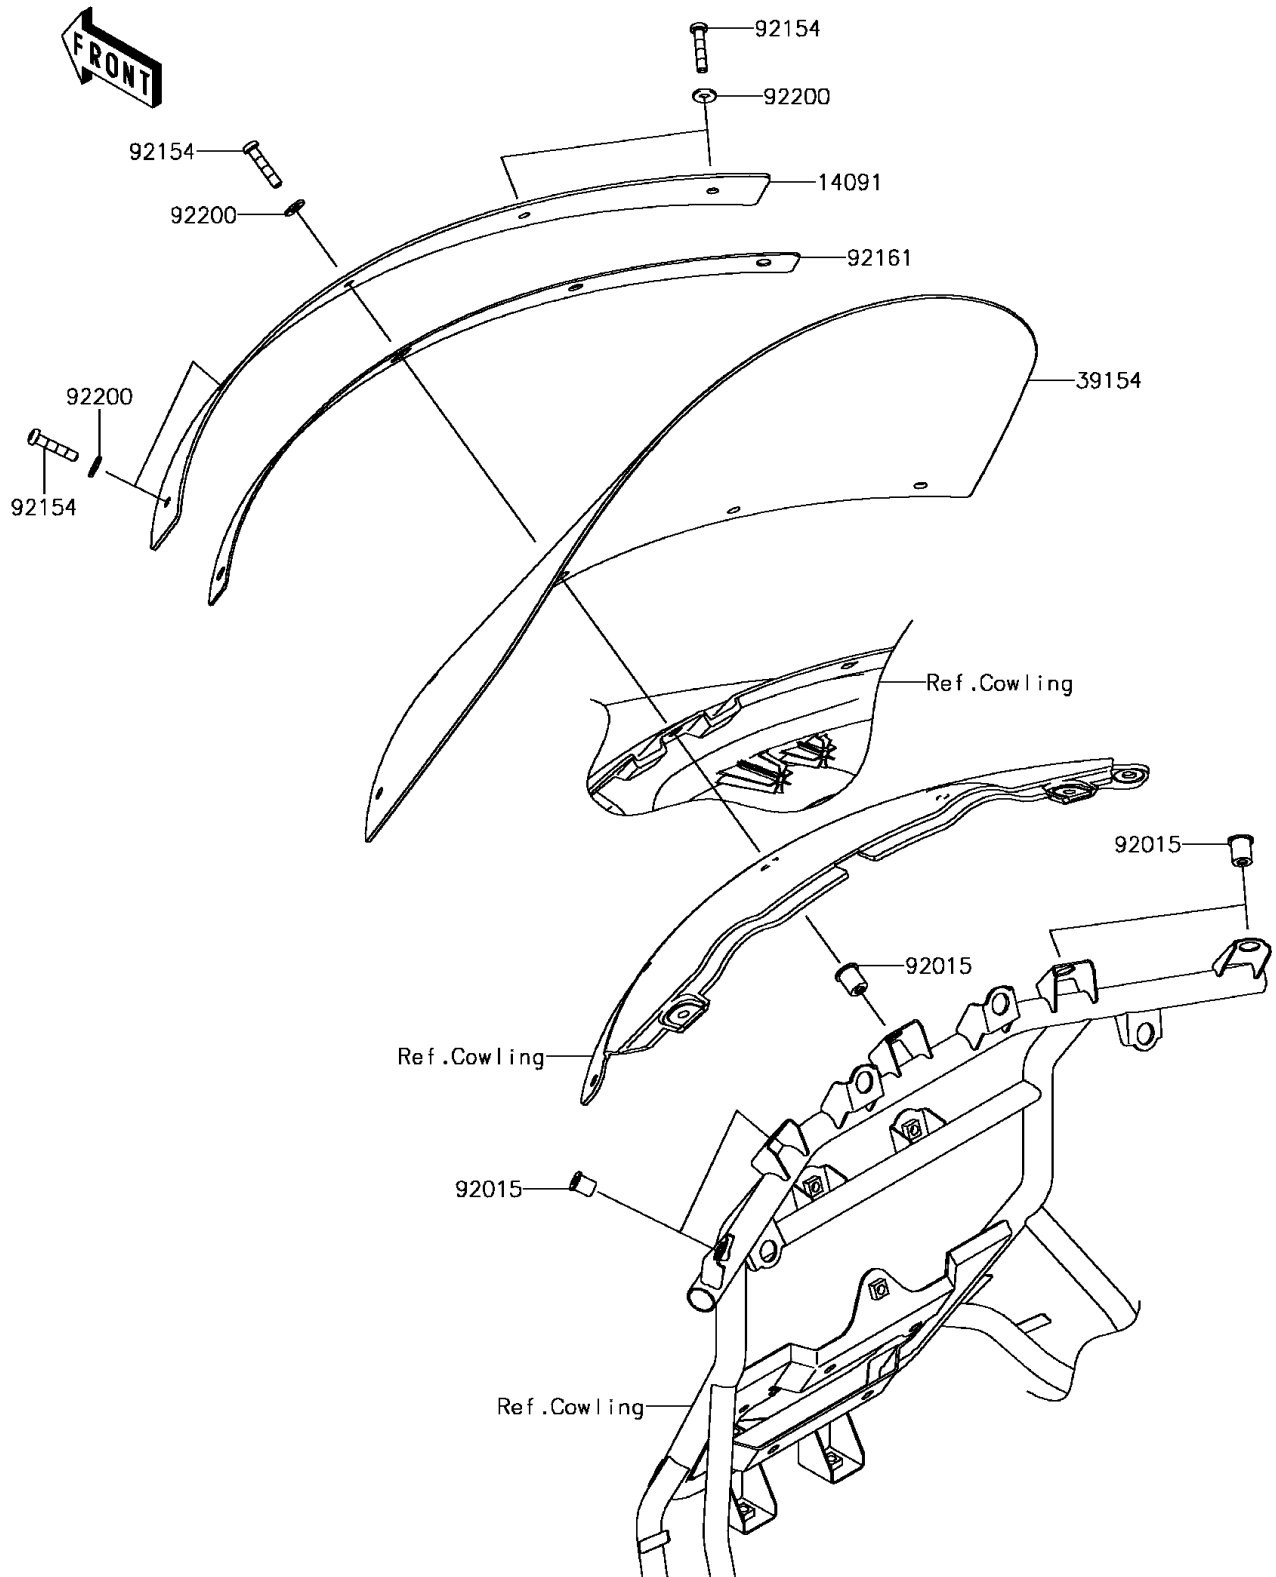

2015 Vulcan 1700 Voyager ABS

PARTS DIAGRAM

Windshield

F2645

2015 Vulcan 1700 Voyager ABS

PARTS LIST

Windshield

ITEM NAME

PART NUMBER

QUANTITY
