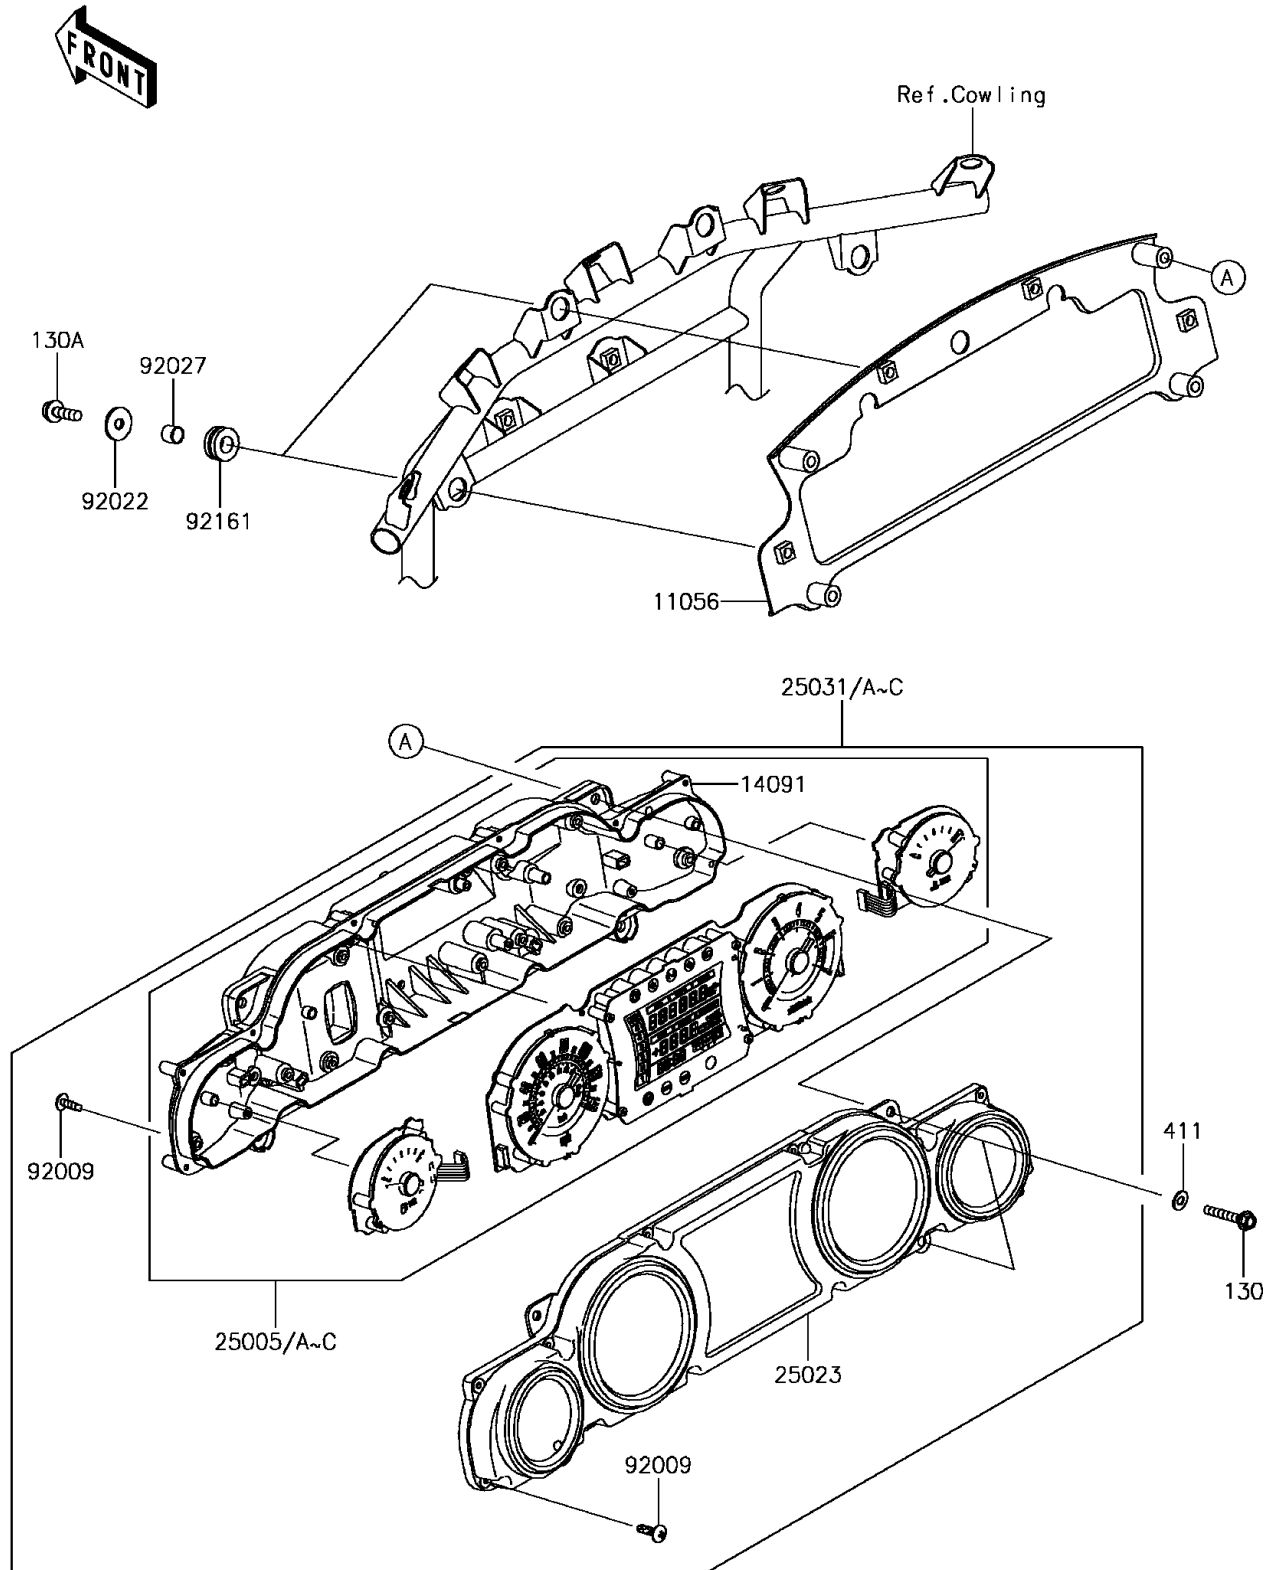

2015 Vulcan 1700 Voyager ABS

PARTS DIAGRAM

Meter(s)

F2530

2015 Vulcan 1700 Voyager ABS

PARTS LIST

Meter(s)

ITEM NAME

PART NUMBER

QUANTITY
