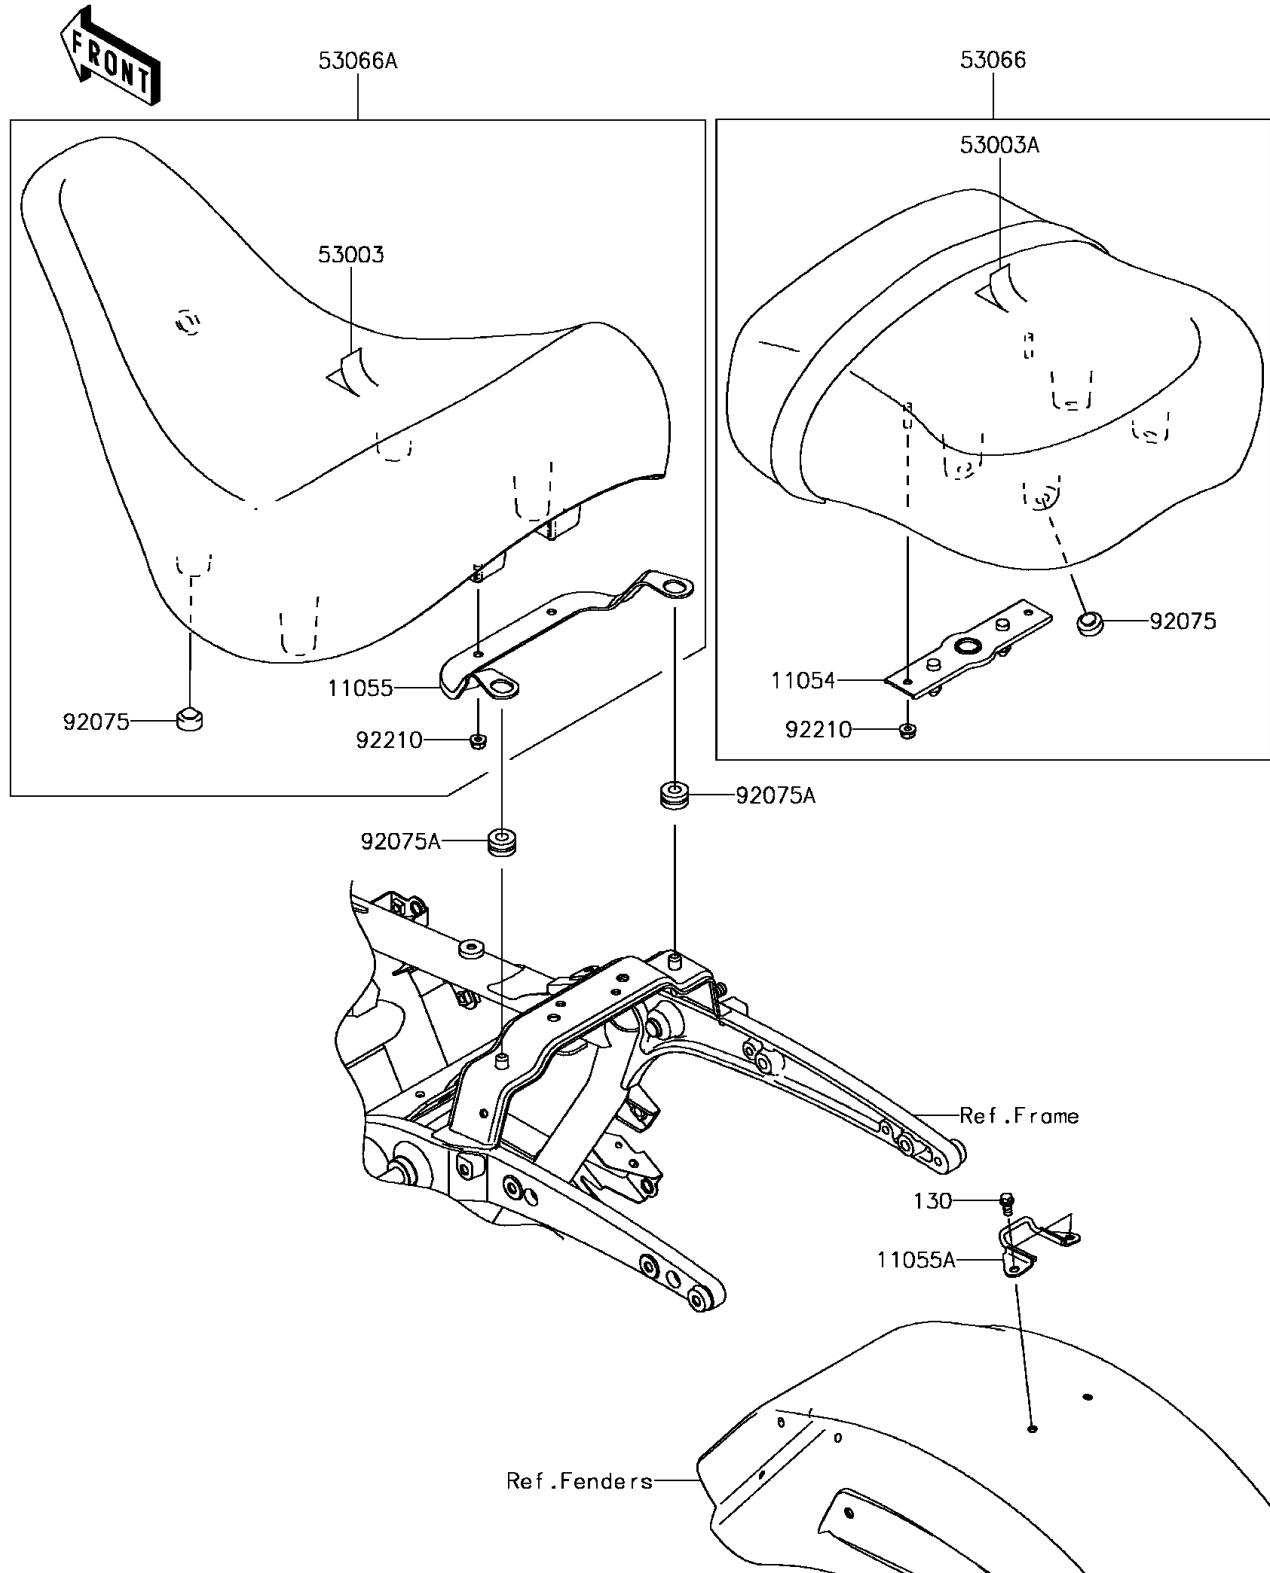

2015 Vulcan 1700 Voyager ABS

PARTS DIAGRAM

Seat

F2510

2015 Vulcan 1700 Voyager ABS

PARTS LIST

Seat

ITEM NAME

PART NUMBER

QUANTITY
