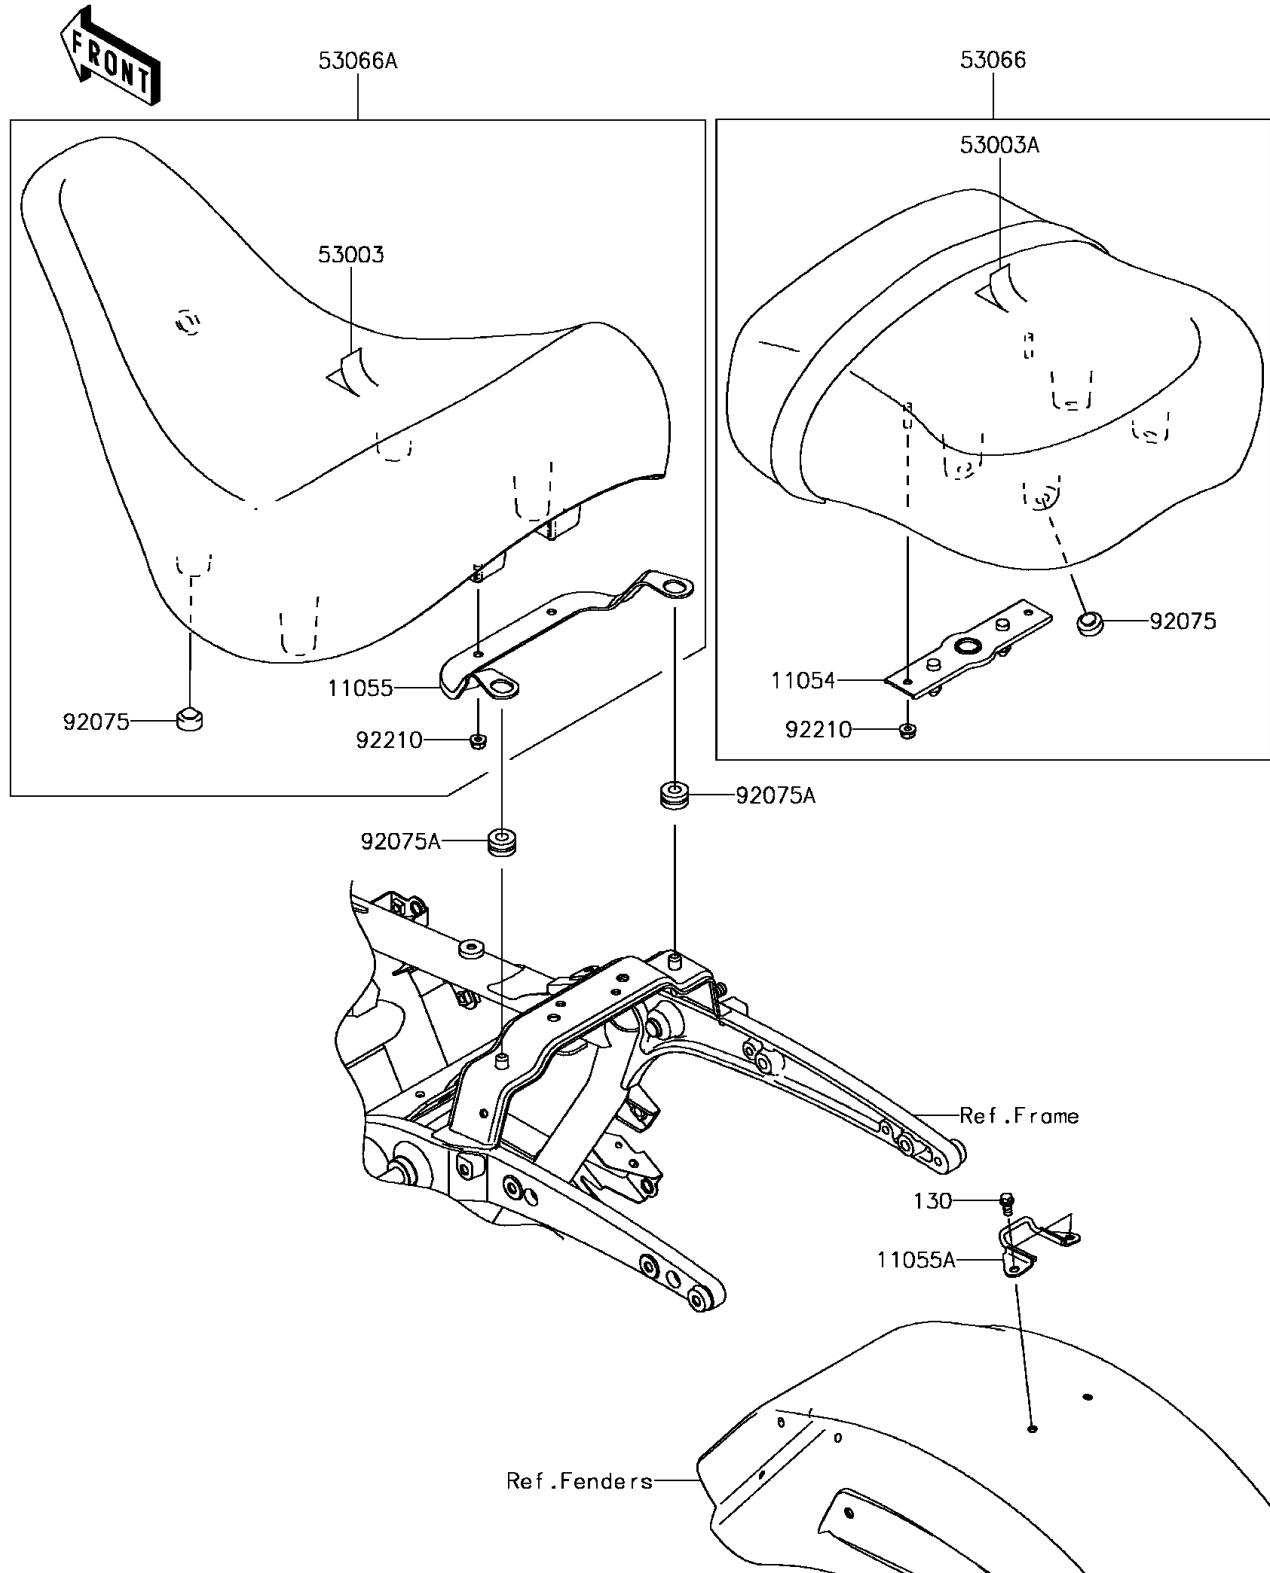

2013 VULCAN® 1700 VOYAGER® ABS

PARTS DIAGRAM

Seat

F2510

2013 VULCAN® 1700 VOYAGER® ABS

Kawasaki
Let the Good Times Roll®

PARTS LIST

Seat

ITEM NAME

PART NUMBER

QUANTITY
