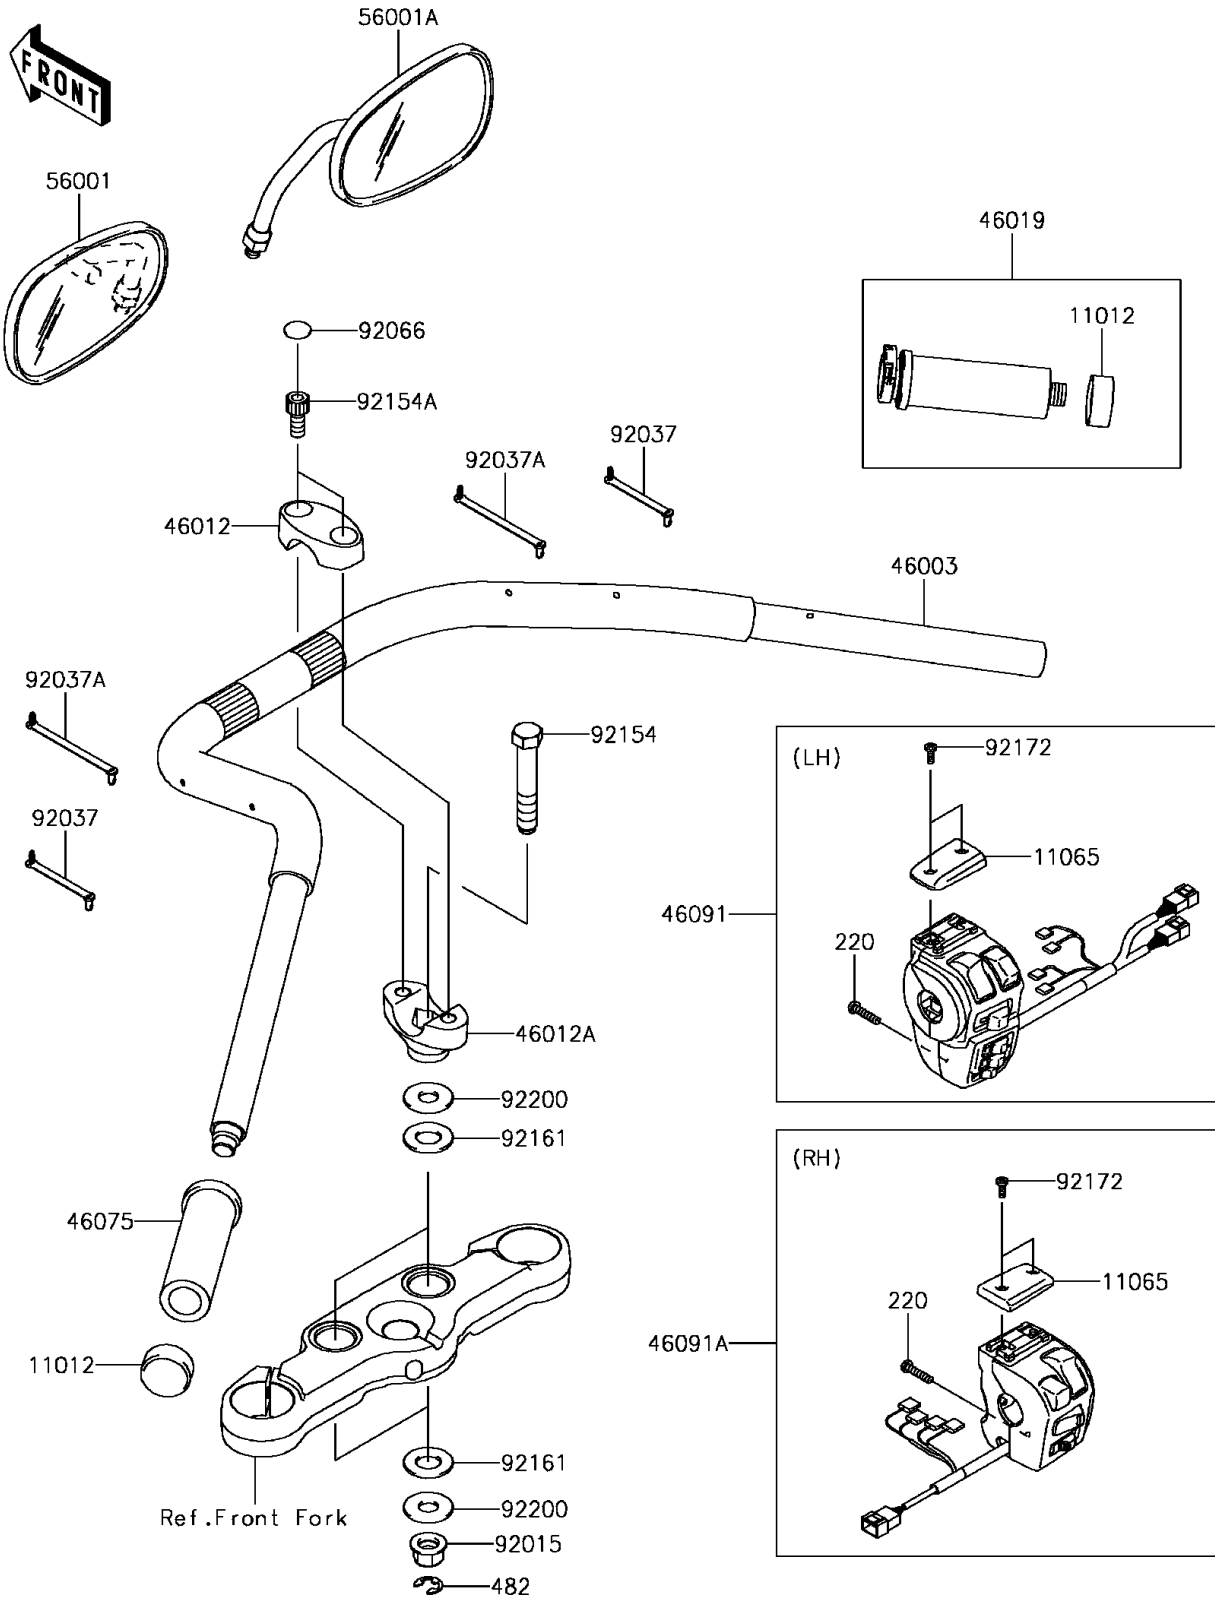

2015 Vulcan 1700 Voyager ABS

PARTS DIAGRAM

Handlebar

F2310

2015 Vulcan 1700 Voyager ABS

PARTS LIST

Handlebar

ITEM NAME

PART NUMBER

QUANTITY
