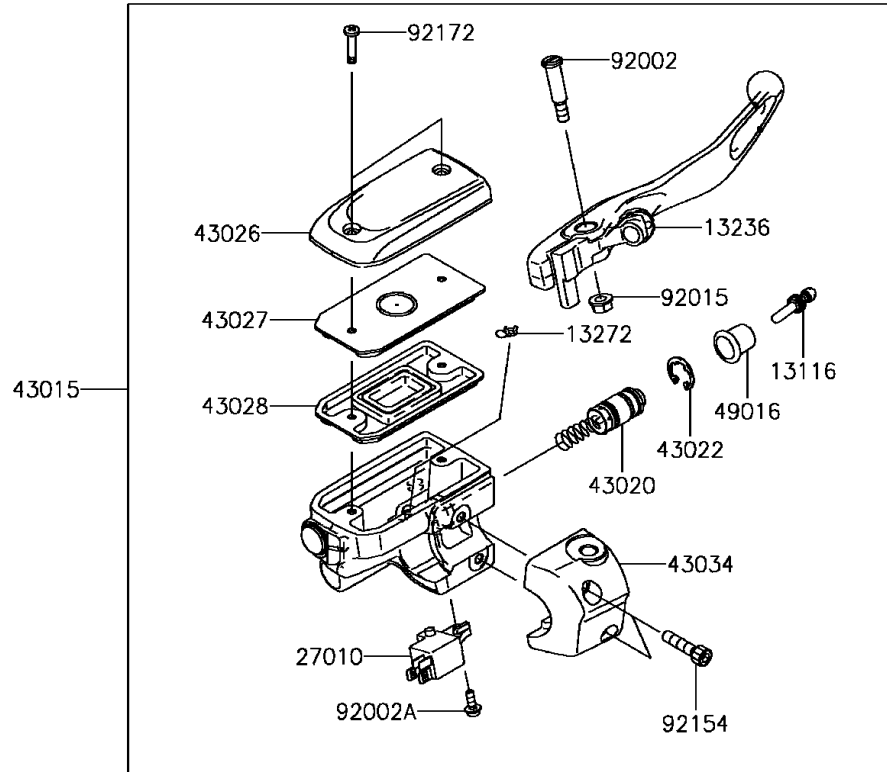

2016 VULCAN® 1700 VOYAGER® ABS

PARTS DIAGRAM Front Master Cylinder

F2291

2016 VULCAN® 1700 VOYAGER® ABS

Kawasaki
Let the Good Times Roll®

PARTS LIST

Front Master Cylinder

ITEM NAME	PART NUMBER	QUANTITY
-----------	-------------	----------
