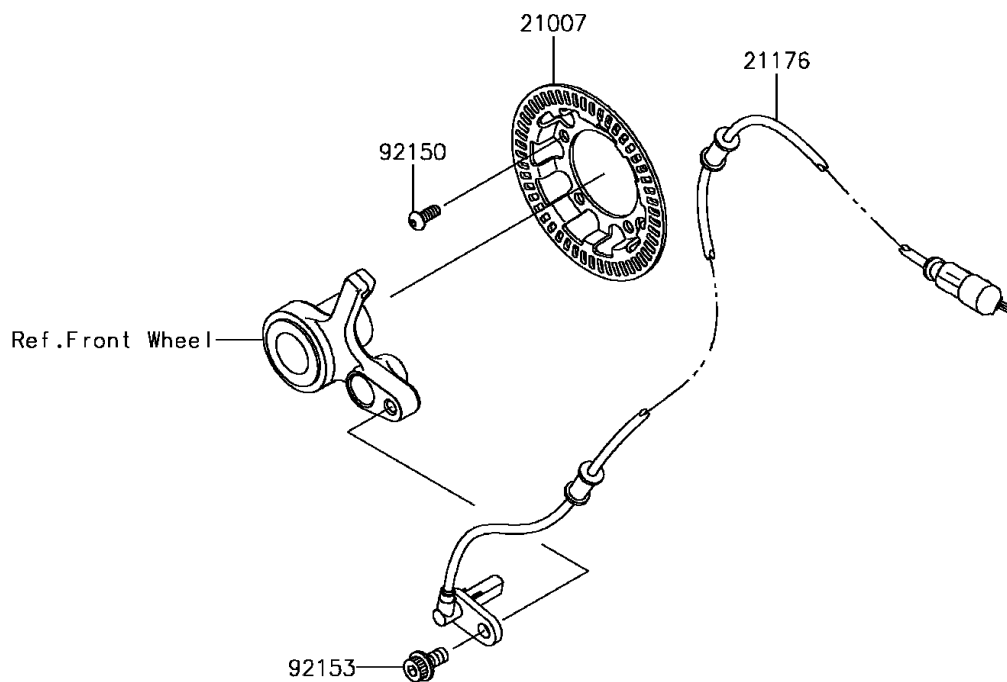

2016 VULCAN® 1700 VOYAGER® ABS

PARTS DIAGRAM Front Master Cylinder

F2291

2016 VULCAN® 1700 VOYAGER® ABS

Kawasaki
Let the Good Times Roll®

PARTS LIST

Front Master Cylinder

ITEM NAME	PART NUMBER	QUANTITY
-----------	-------------	----------
