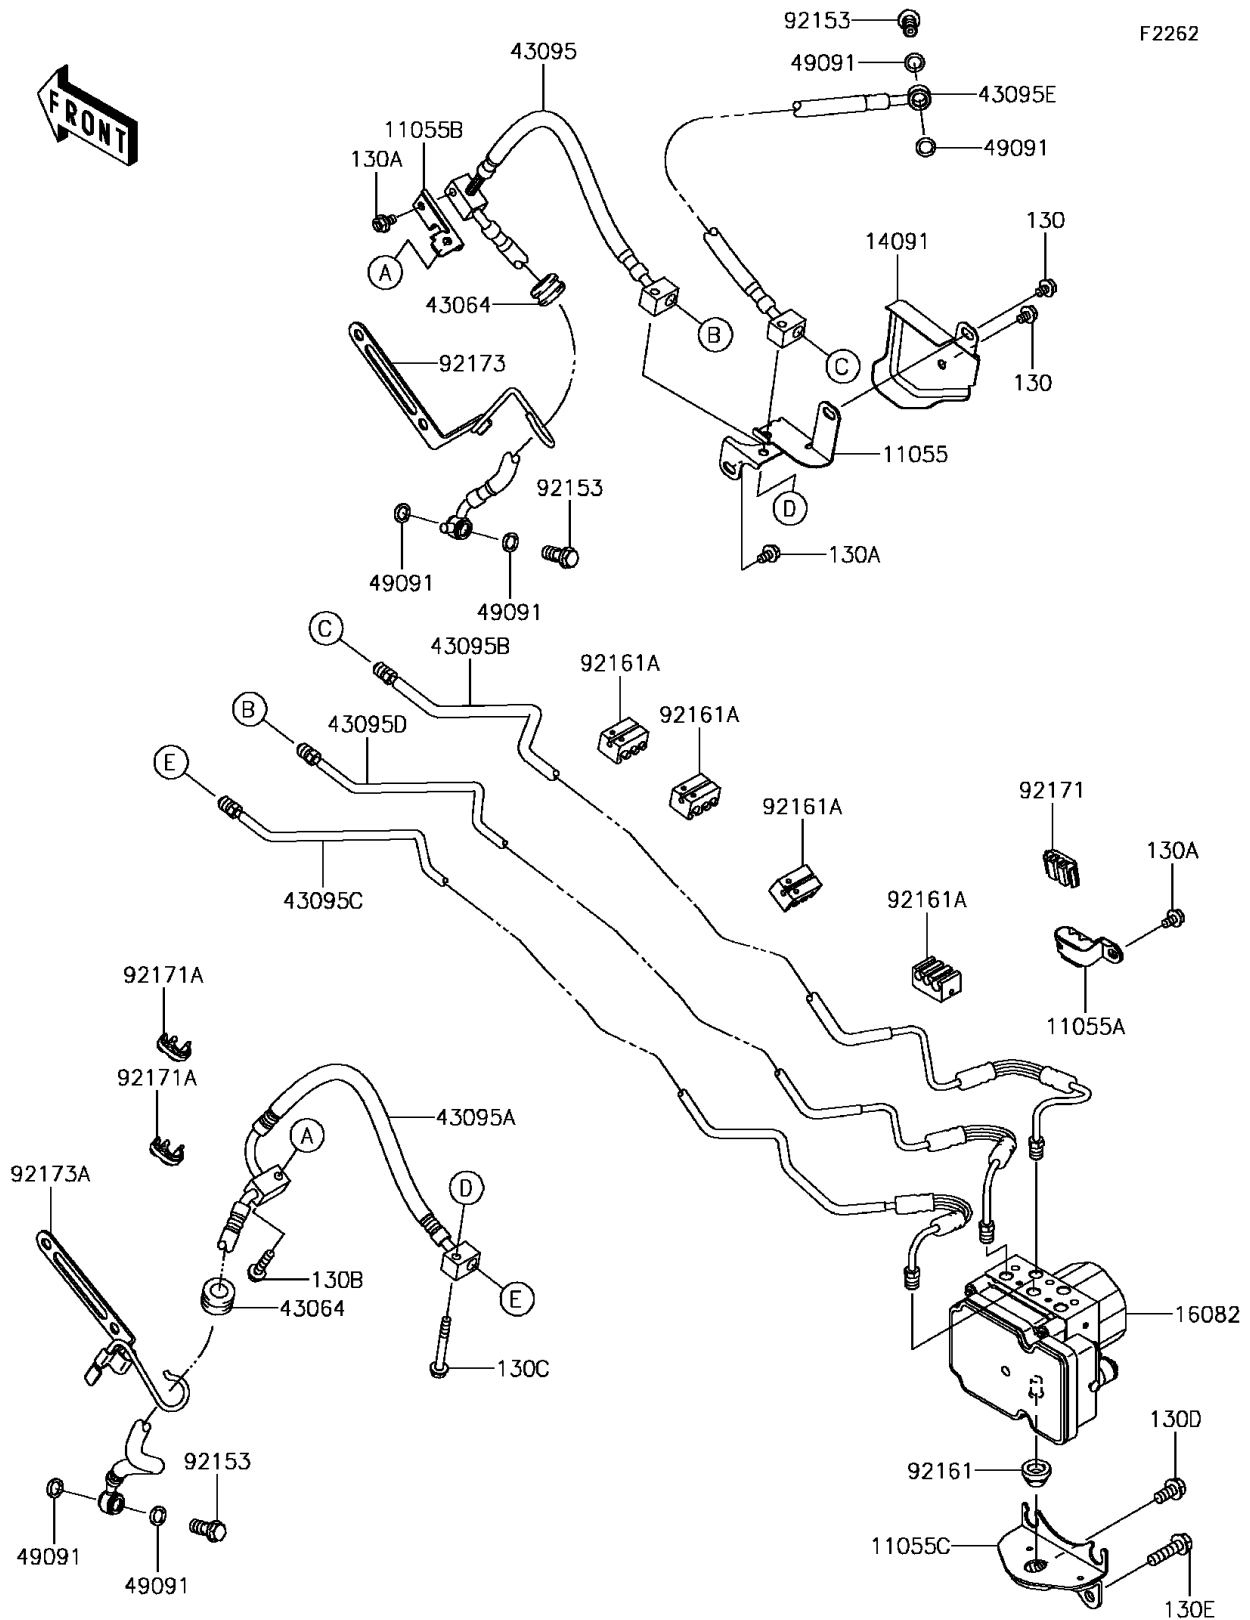

2016 VULCAN® 1700 VOYAGER® ABS

PARTS DIAGRAM

Brake Piping

2016 VULCAN® 1700 VOYAGER® ABS

Kawasaki
Let the Good Times Roll®

PARTS LIST

Brake Piping

ITEM NAME	PART NUMBER	QUANTITY
-----------	-------------	----------
