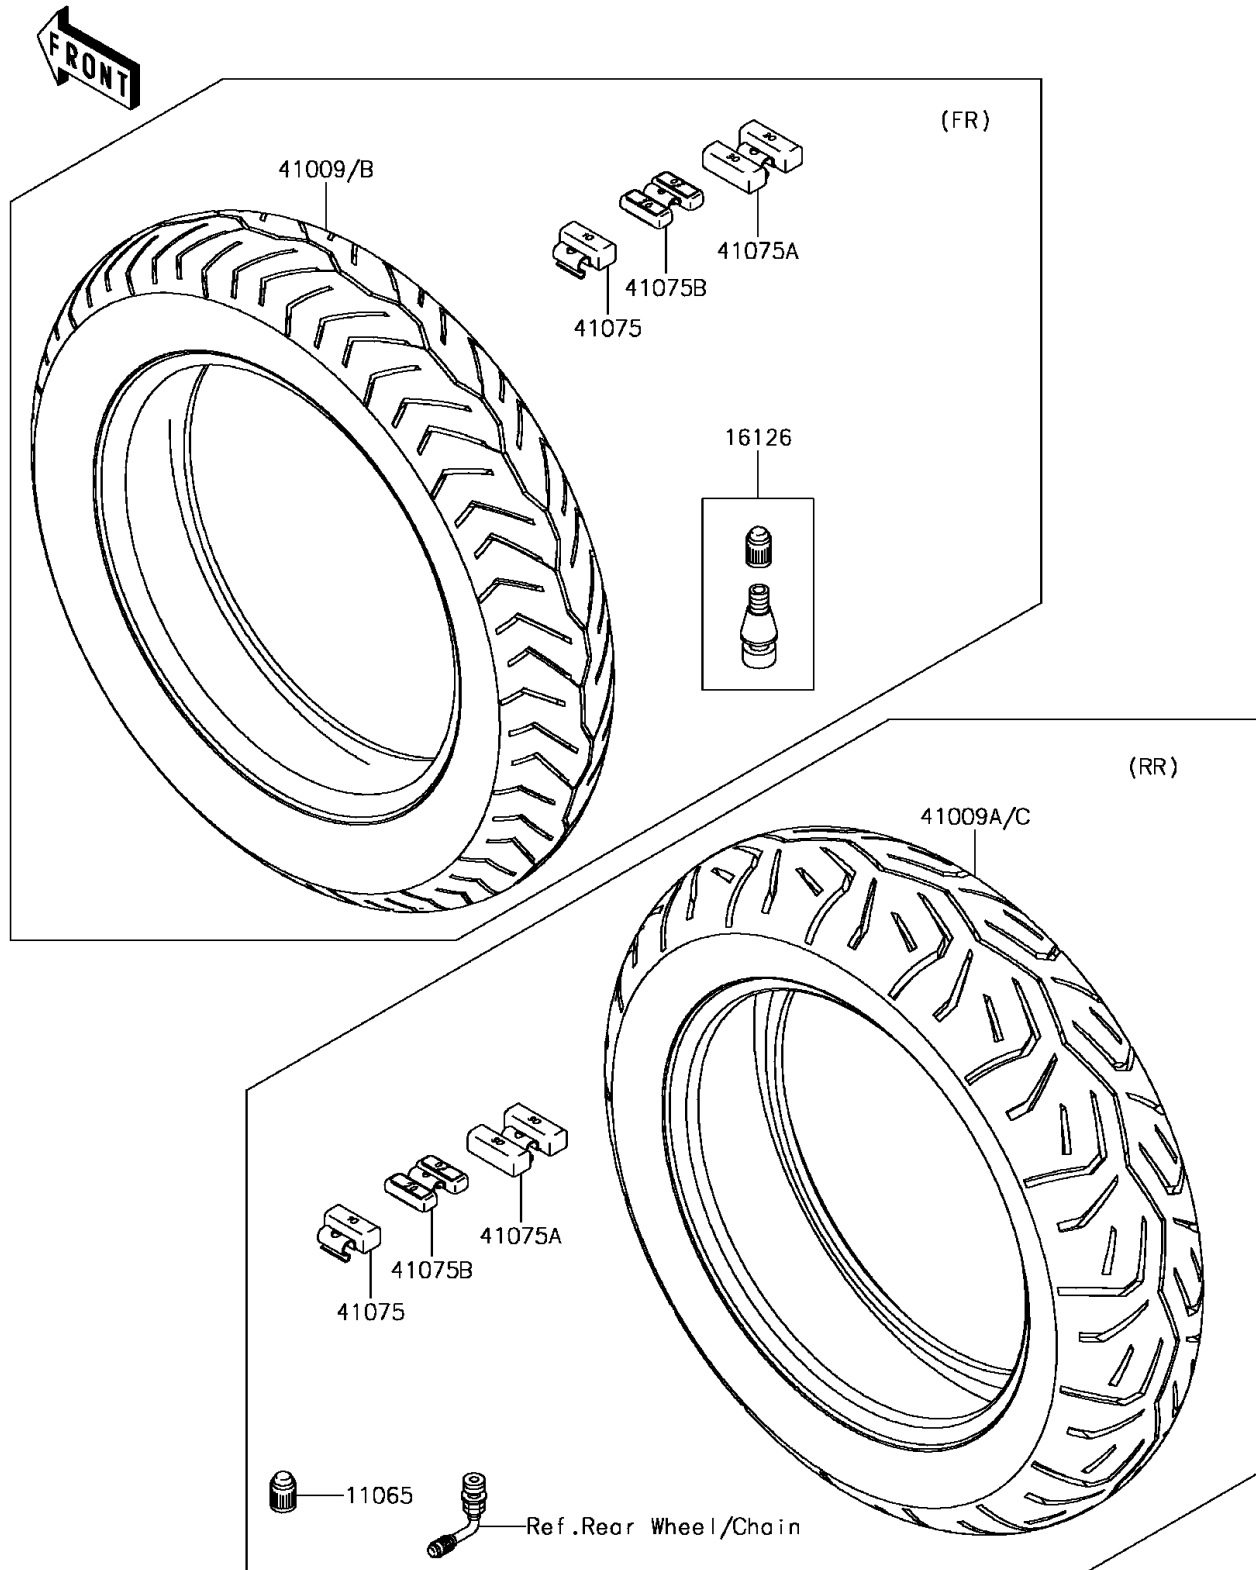

2015 Vulcan 1700 Voyager ABS

PARTS DIAGRAM

Tires

F2210

2015 Vulcan 1700 Voyager ABS

PARTS LIST

Tires

ITEM NAME

PART NUMBER

QUANTITY
