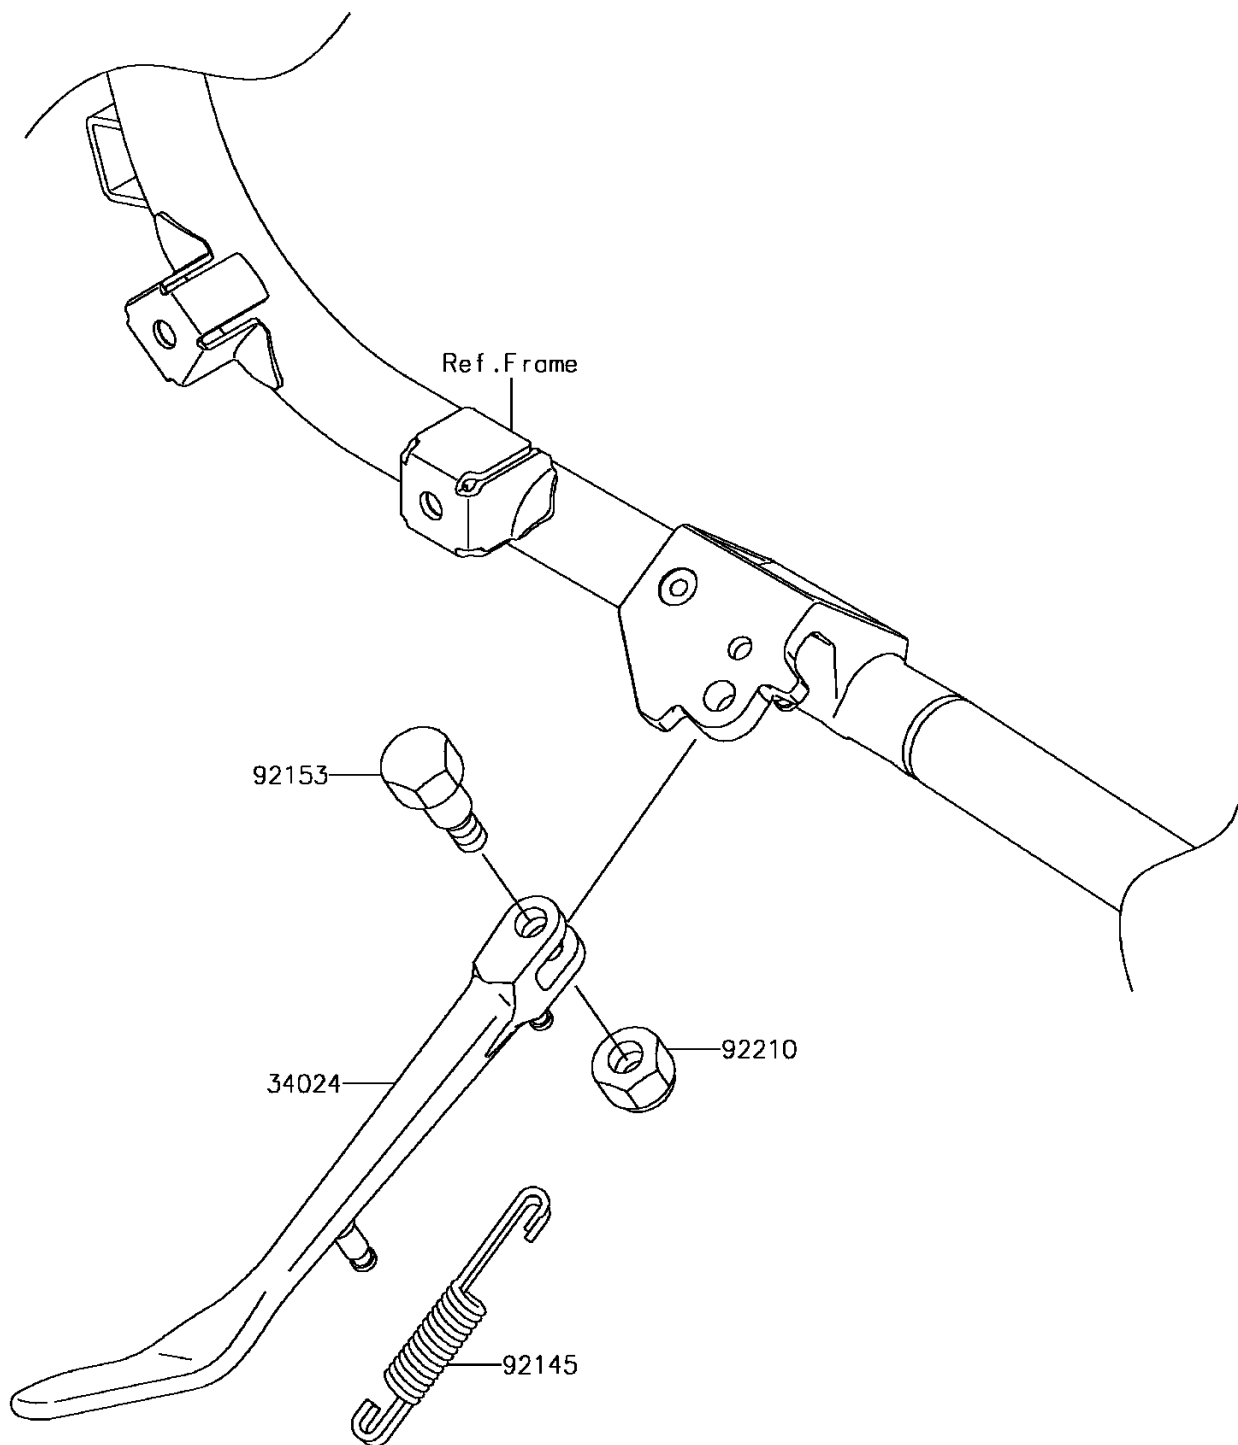

# 2016 VULCAN® 1700 VOYAGER® ABS

**Kawasaki**  
Let the Good Times Roll®

## PARTS DIAGRAM

Stand(s)

F2190

## PARTS LIST

Stand(s)

**ITEM NAME**

**PART NUMBER**

**QUANTITY**

---