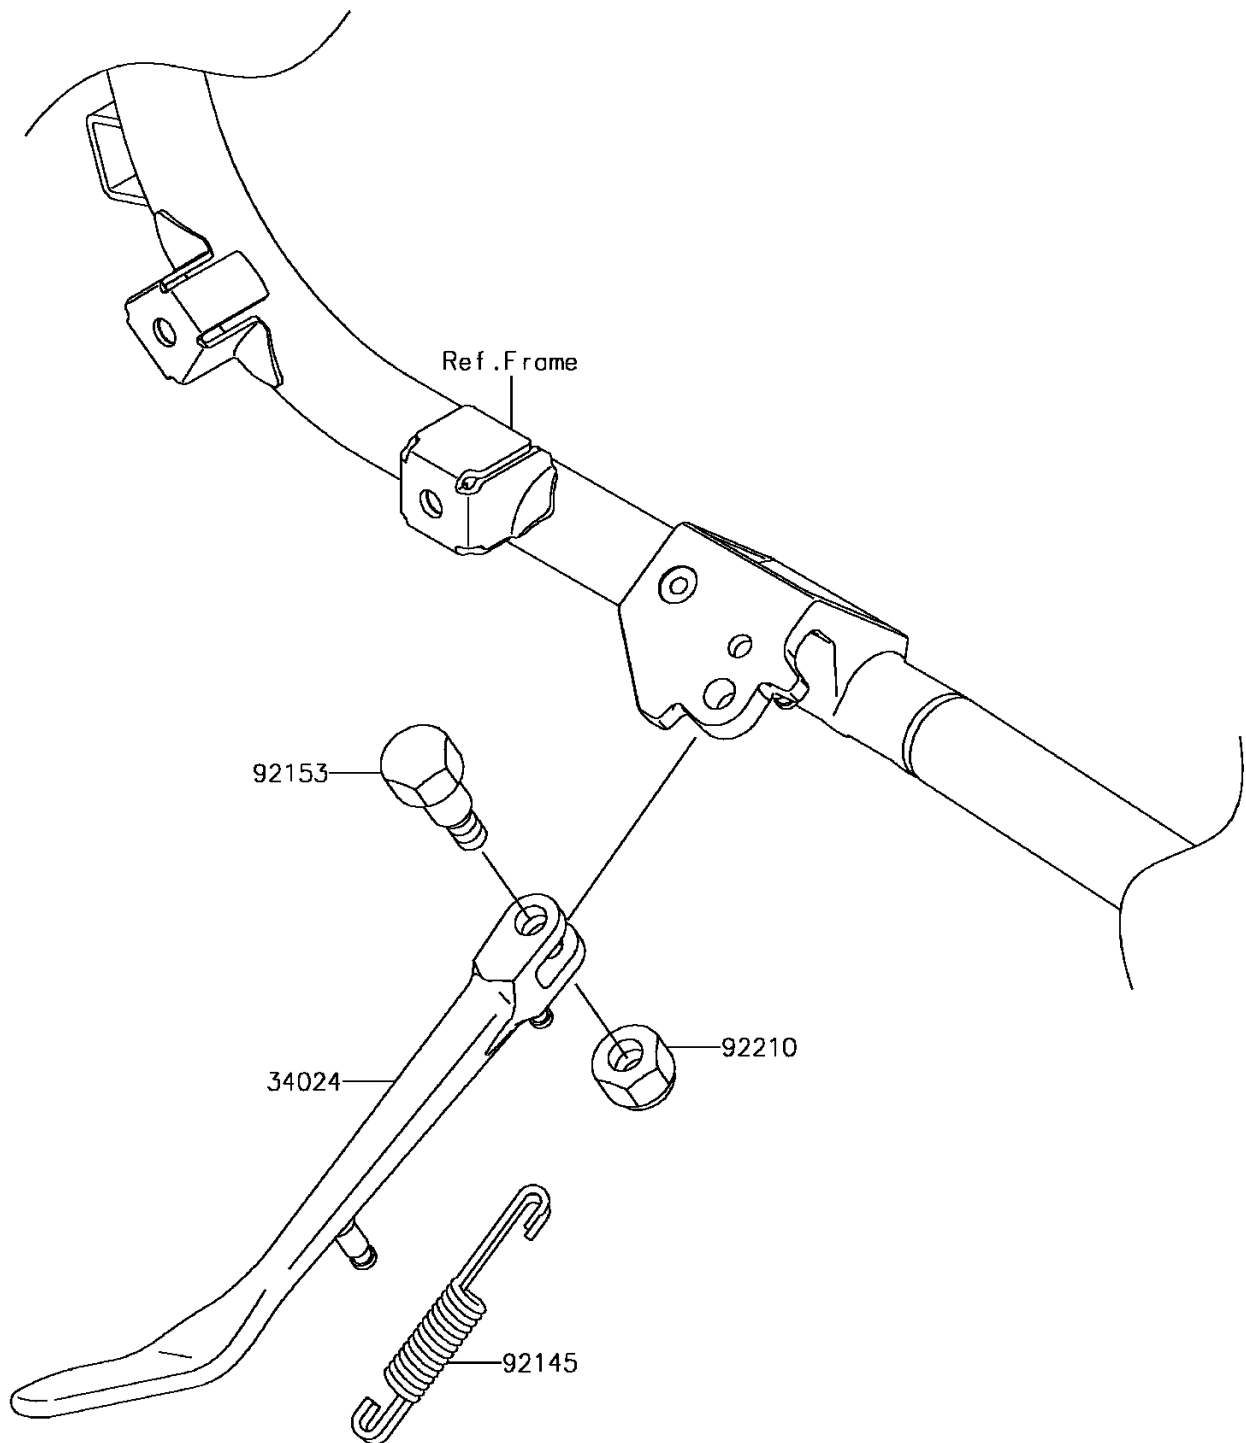

2015 Vulcan 1700 Voyager ABS

PARTS DIAGRAM

Stand(s)

F2190

2015 Vulcan 1700 Voyager ABS

PARTS LIST

Stand(s)

ITEM NAME

PART NUMBER

QUANTITY
