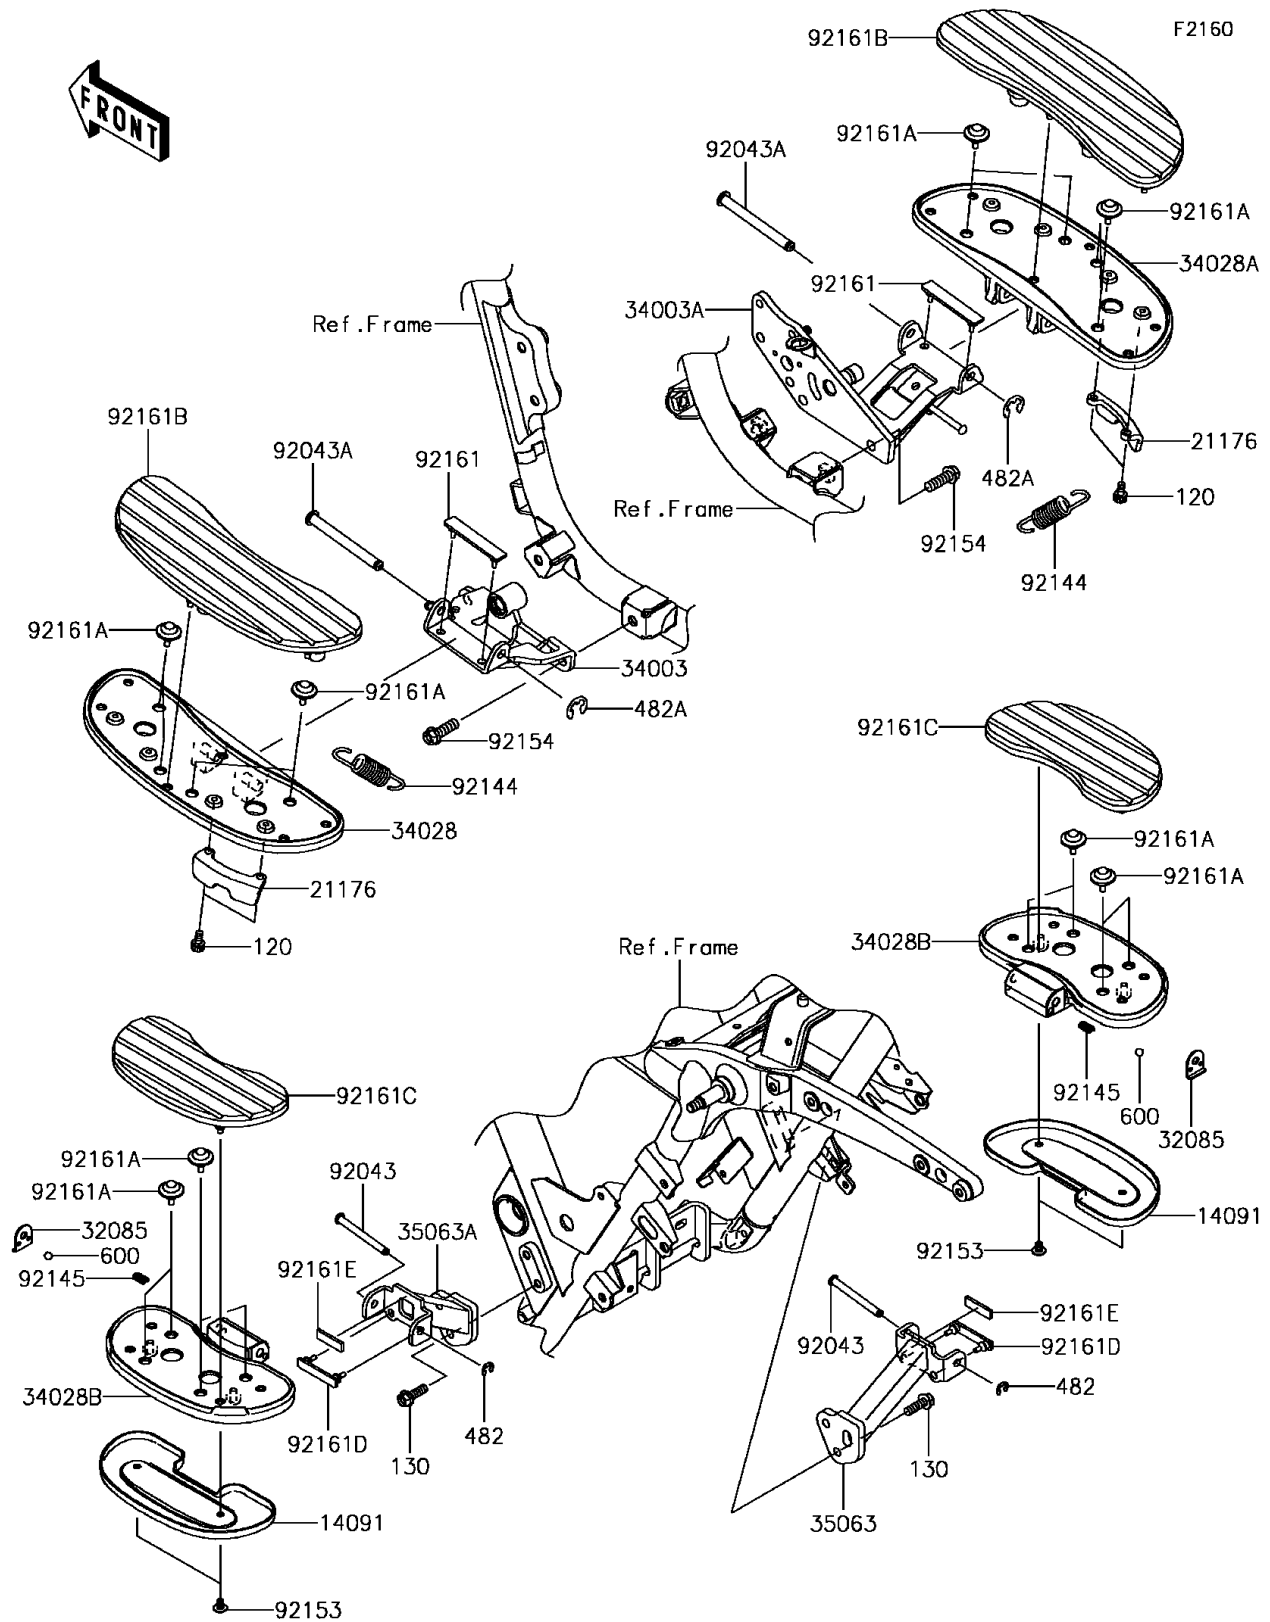

2016 VULCAN® 1700 VOYAGER® ABS

Kawasaki
Let the Good Times Roll®

PARTS DIAGRAM

Footrests

2016 VULCAN® 1700 VOYAGER® ABS

Kawasaki
Let the Good Times Roll®

PARTS LIST

Footrests

ITEM NAME	PART NUMBER	QUANTITY
-----------	-------------	----------
