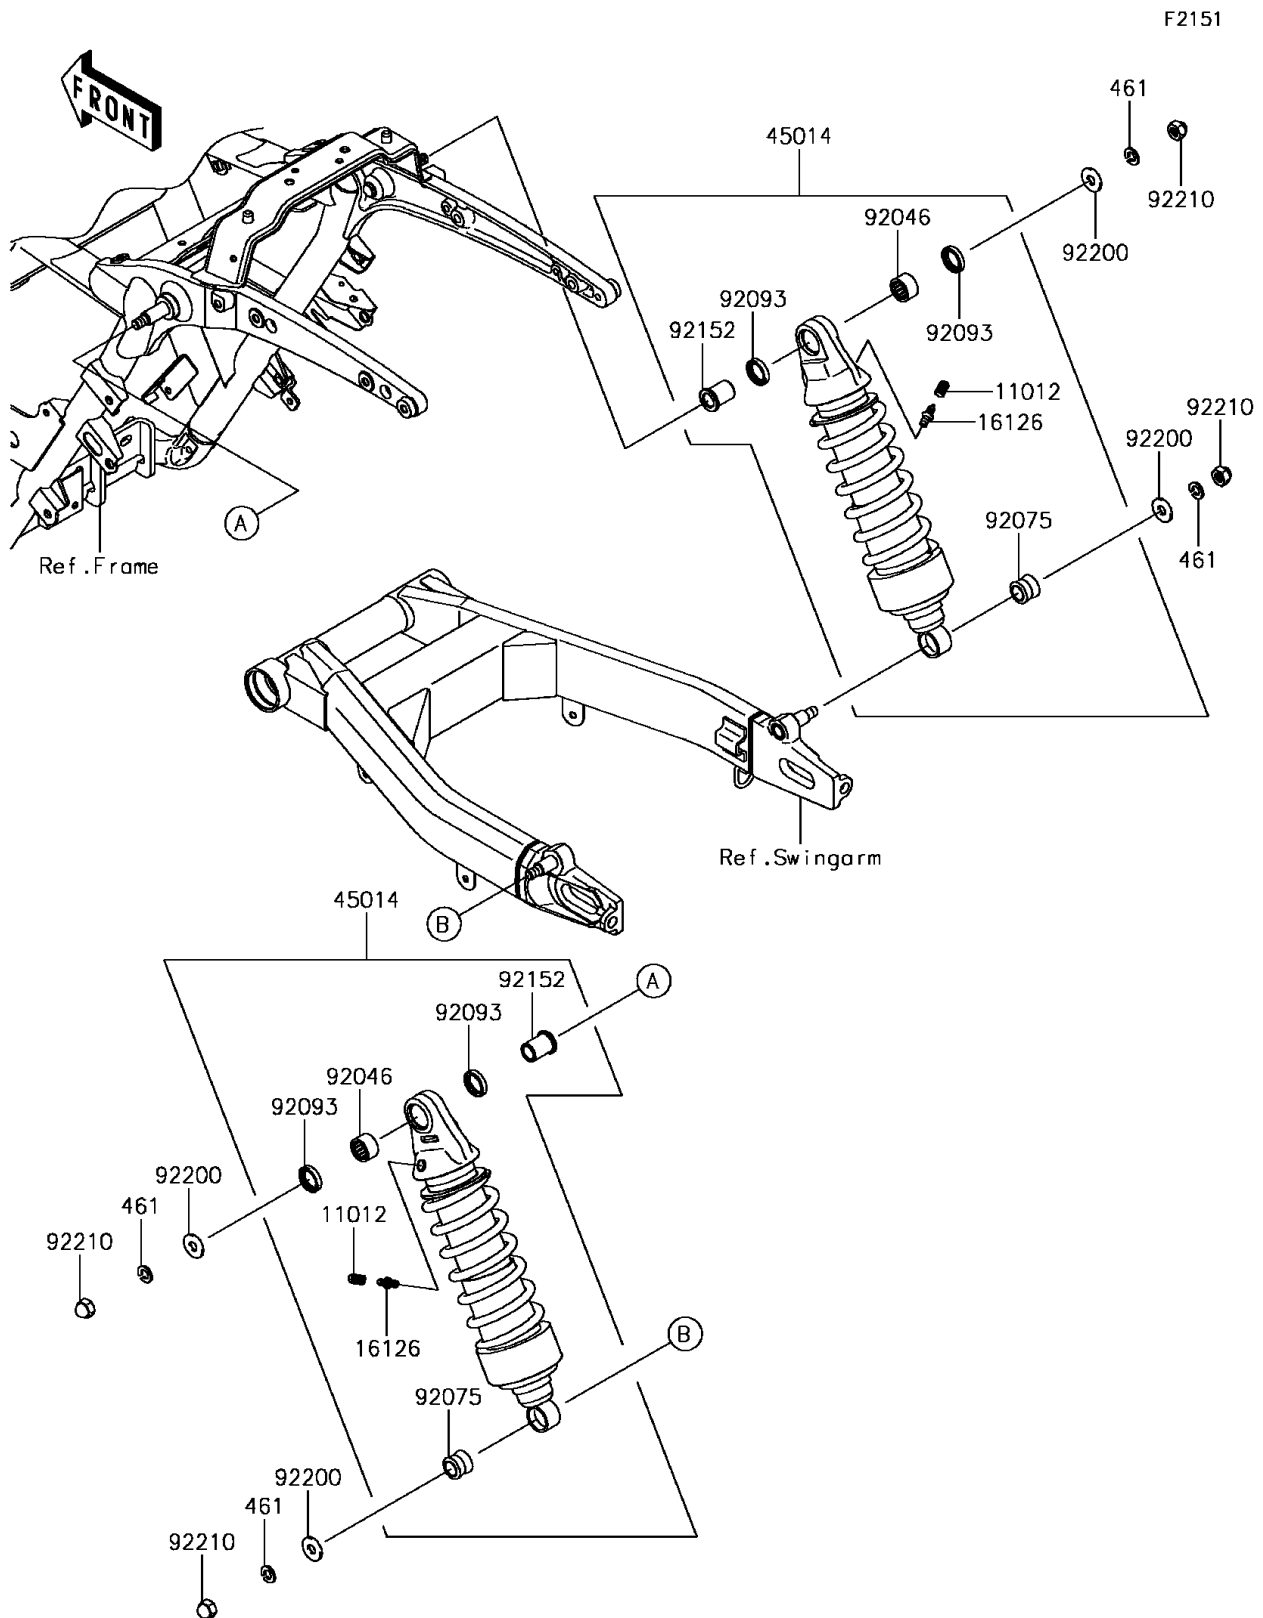

2016 VULCAN® 1700 VOYAGER® ABS

PARTS DIAGRAM

Suspension/Shock Absorber

2016 VULCAN® 1700 VOYAGER® ABS

Kawasaki
Let the Good Times Roll®

PARTS LIST

Suspension/Shock Absorber

ITEM NAME	PART NUMBER	QUANTITY
-----------	-------------	----------
