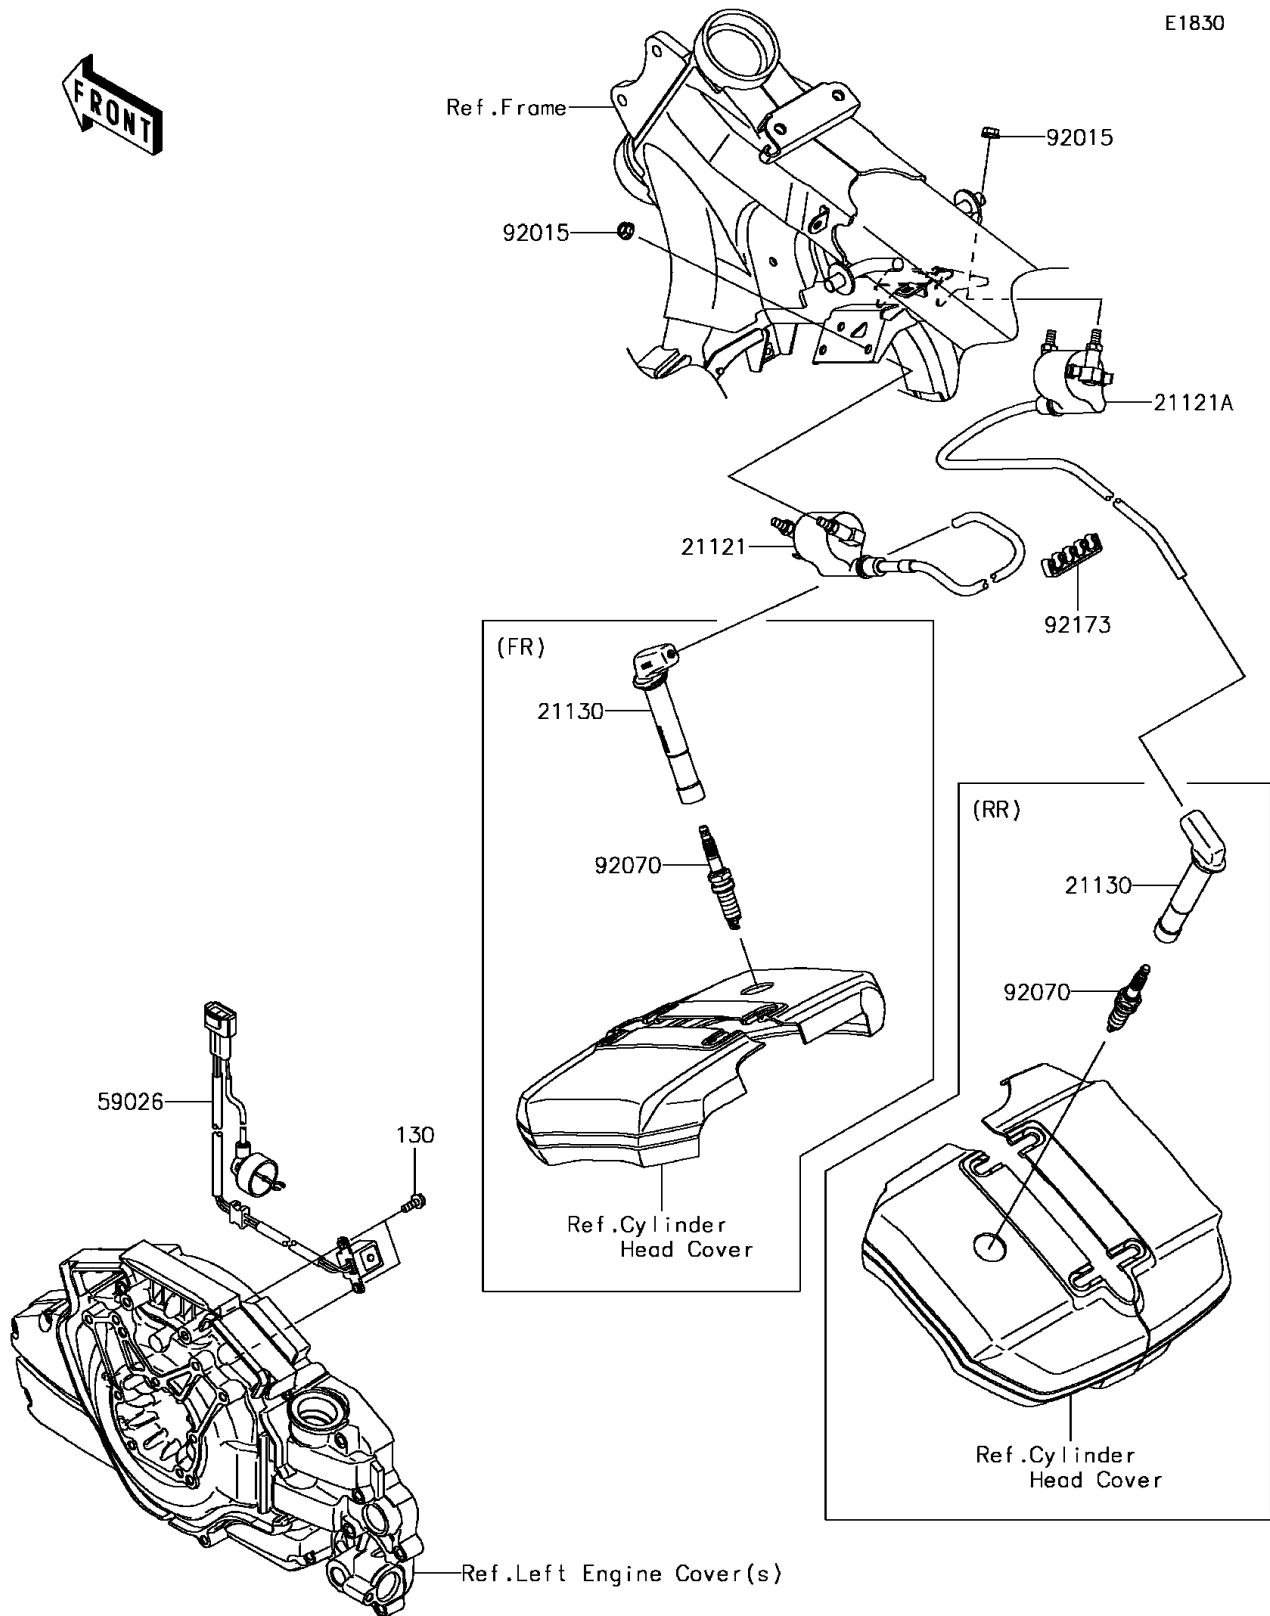

2016 VULCAN® 1700 VOYAGER® ABS

PARTS DIAGRAM

Ignition System

2016 VULCAN® 1700 VOYAGER® ABS

Kawasaki
Let the Good Times Roll®

PARTS LIST

Ignition System

ITEM NAME	PART NUMBER	QUANTITY
-----------	-------------	----------
