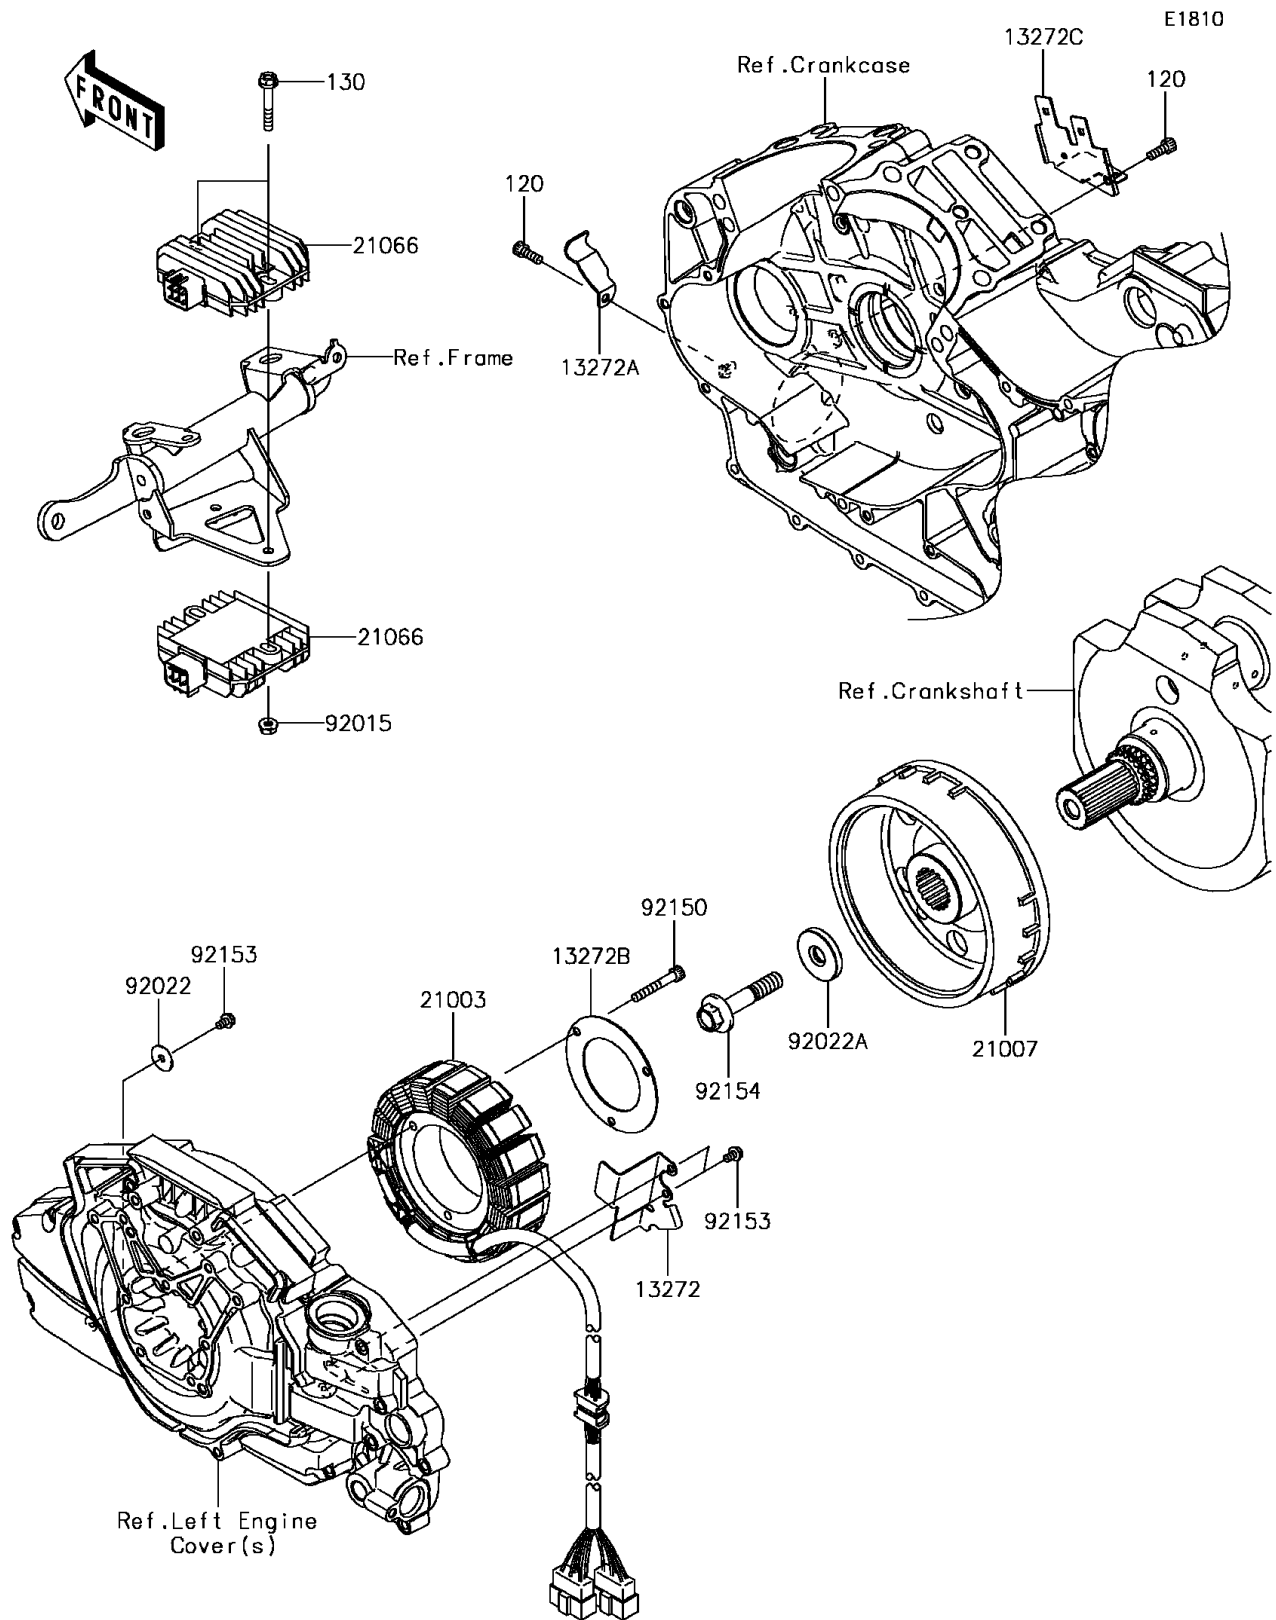

2015 Vulcan 1700 Voyager ABS

PARTS DIAGRAM

Generator

2015 Vulcan 1700 Voyager ABS

PARTS LIST

Generator

ITEM NAME

PART NUMBER

QUANTITY
