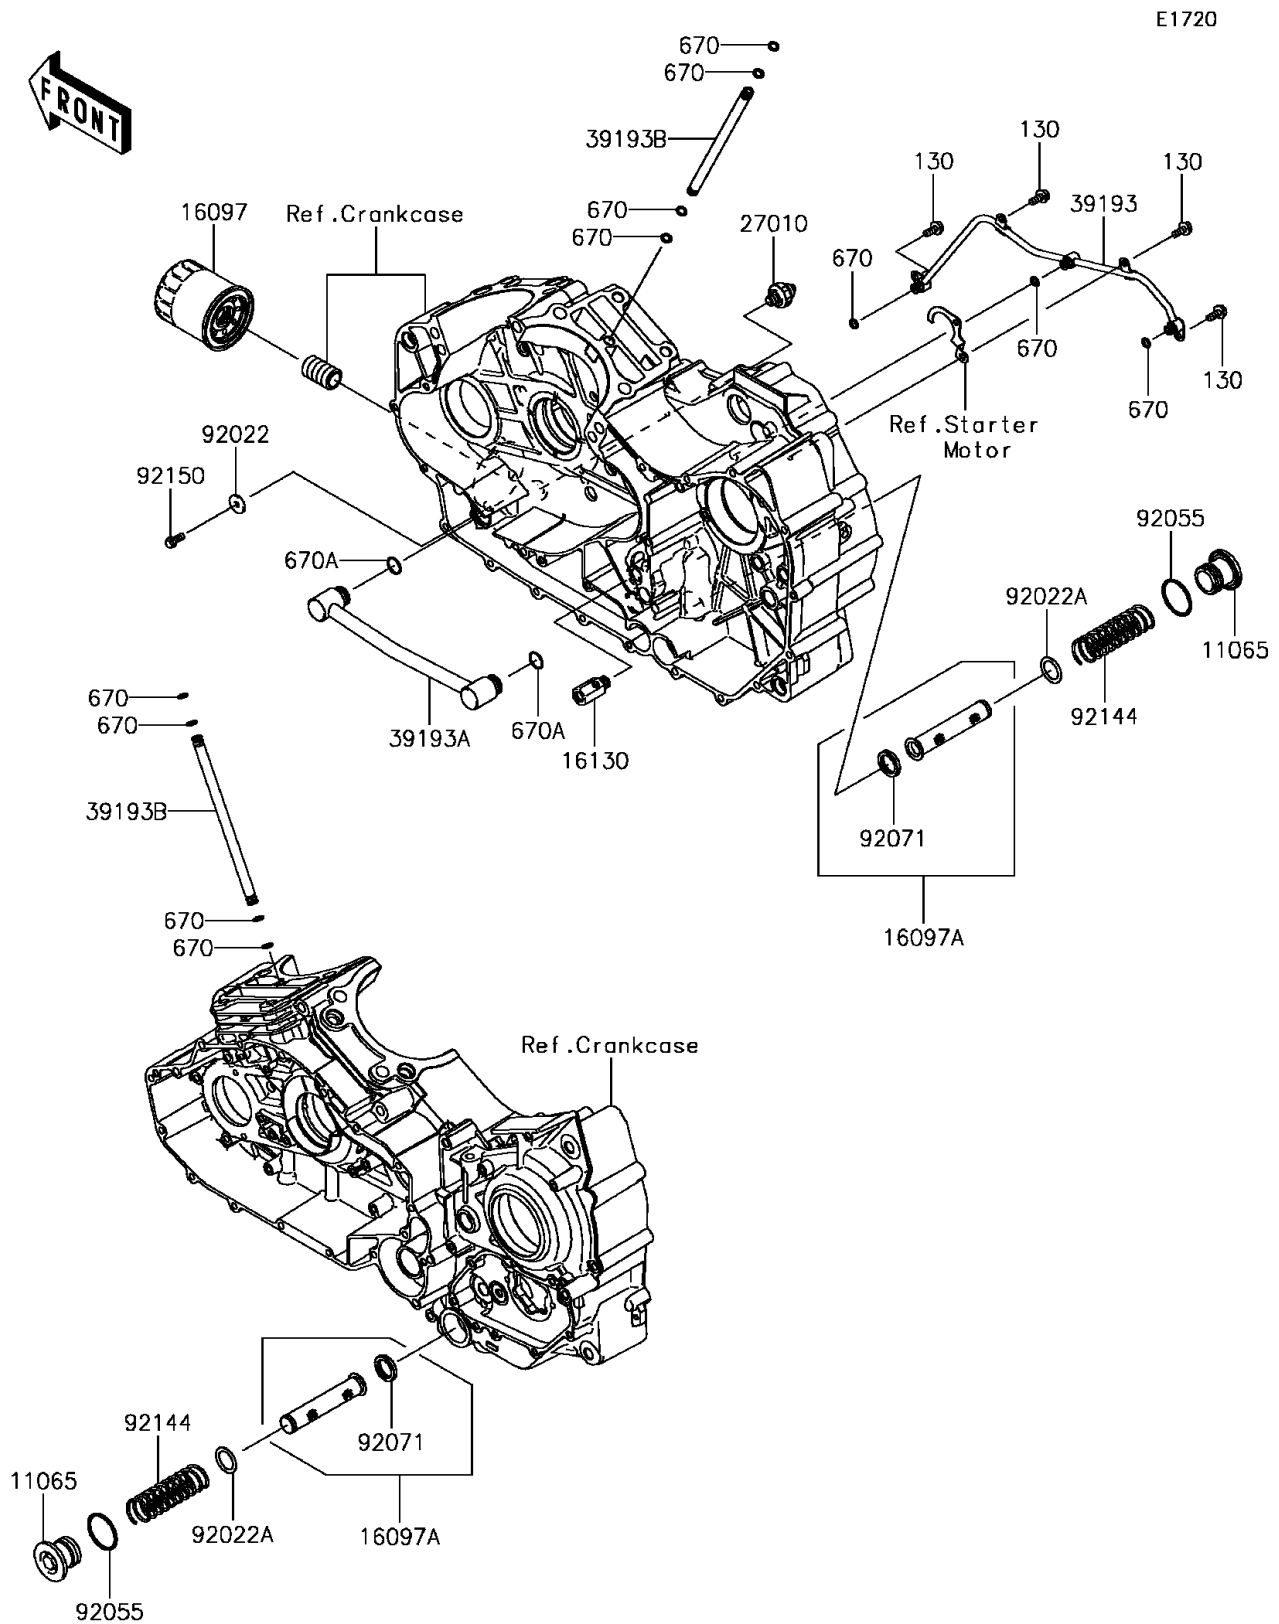

2016 VULCAN® 1700 VOYAGER® ABS

PARTS DIAGRAM

Oil Filter

2016 VULCAN® 1700 VOYAGER® ABS

Kawasaki
Let the Good Times Roll®

PARTS LIST

Oil Filter

ITEM NAME	PART NUMBER	QUANTITY
-----------	-------------	----------
